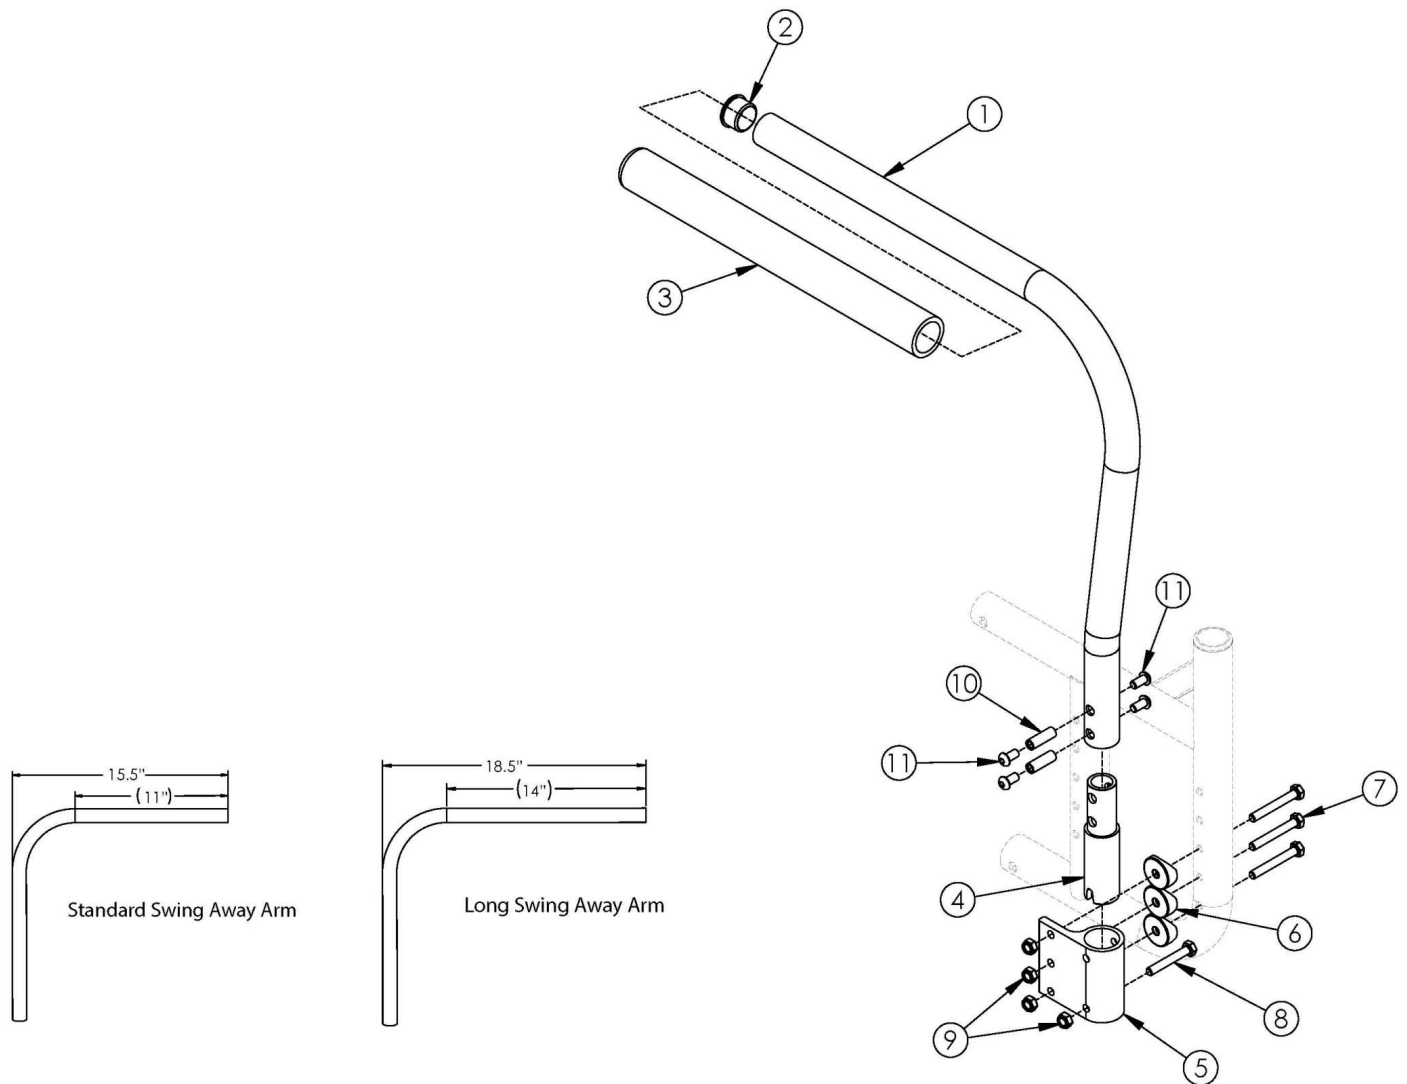

Catalyst E Armrests - Swing Away

Item Number	Part Number	Description	Quantity	Retail
1a, 2-4, 10, 11	500500	Tubular Swing Away Armrest Assembly Left CAT	1	\$125.82
1b, 2-4, 10, 11	500501	Tubular Swing Away Armrest Assembly Right CAT	1	\$125.82
1a, 1b, 2-4, 10, 11	500588	Tubular Swing Away Armrest Assembly Pair CAT	1	\$251.62
1c, 2-4, 10, 11	501480	Tubular Long Swing Away Armrest Assembly Left CAT	1	\$125.82
1d, 2-4, 10, 11	501481	Tubular Long Swing Away Armrest Assembly Right CAT	1	\$125.82
1c, 1d, 2-4, 10, 11	501482	Tubular Long Swing Away Armrest Assembly Pair CAT	1	\$251.62
5, 6, 7, 8, 9	502283	Tubular Swing Away Armrest Receiver Kit CAT	1	\$57.02
1a, 2-11	502284	Tubular Swing Away Armrest w/ Receiver Kit Left CAT	1	\$182.37

Item Number	Part Number	Description	Quantity	Retail
1b, 2-11	502285	Tubular Swing Away Armrest w/ Receiver Kit Right CAT	1	\$182.37
1a, 1b, 2-11	502286	Tubular Swing Away Armrest w/ Receiver Kit PAIR CAT	1	\$364.72
1c, 2-11	502287	Tubular Long Swing Away Armrest w/ Receiver Kit Left CAT	1	\$178.68
1d, 2-11	502288	Tubular Long Swing Away Armrest w/ Receiver Kit Right CAT	1	\$178.68
1c, 1d, 2-11	502289	Tubular Long Swing Away Armrest w/ Receiver Kit PAIR CAT	1	\$357.37
2	100804	Tube End Plug 1"	1	\$1.58
4	000267	Armrest Swing Away Lower CAT	1	\$34.16
5	000044	Armrest Swing Away Receiver Cat	1	\$43.91
6	000056	Saddle 1 1/8"	3	\$1.58
7	100674	M6 x 45 CLS10.9 DIN931 HHCS ZC	3	\$1.58
8	100681	M6 x 40 CLS8.8 DIN931 HHCS ZC	1	\$1.58
9	100658	M6 Nylock Nut Blk Zn	4	\$1.05
10	000065	M6 x 23.68 Threaded Barrel	2	\$4.13
11	100667	M6 x 12 BTN SHCS BLKZC w/Patch	4	\$1.58