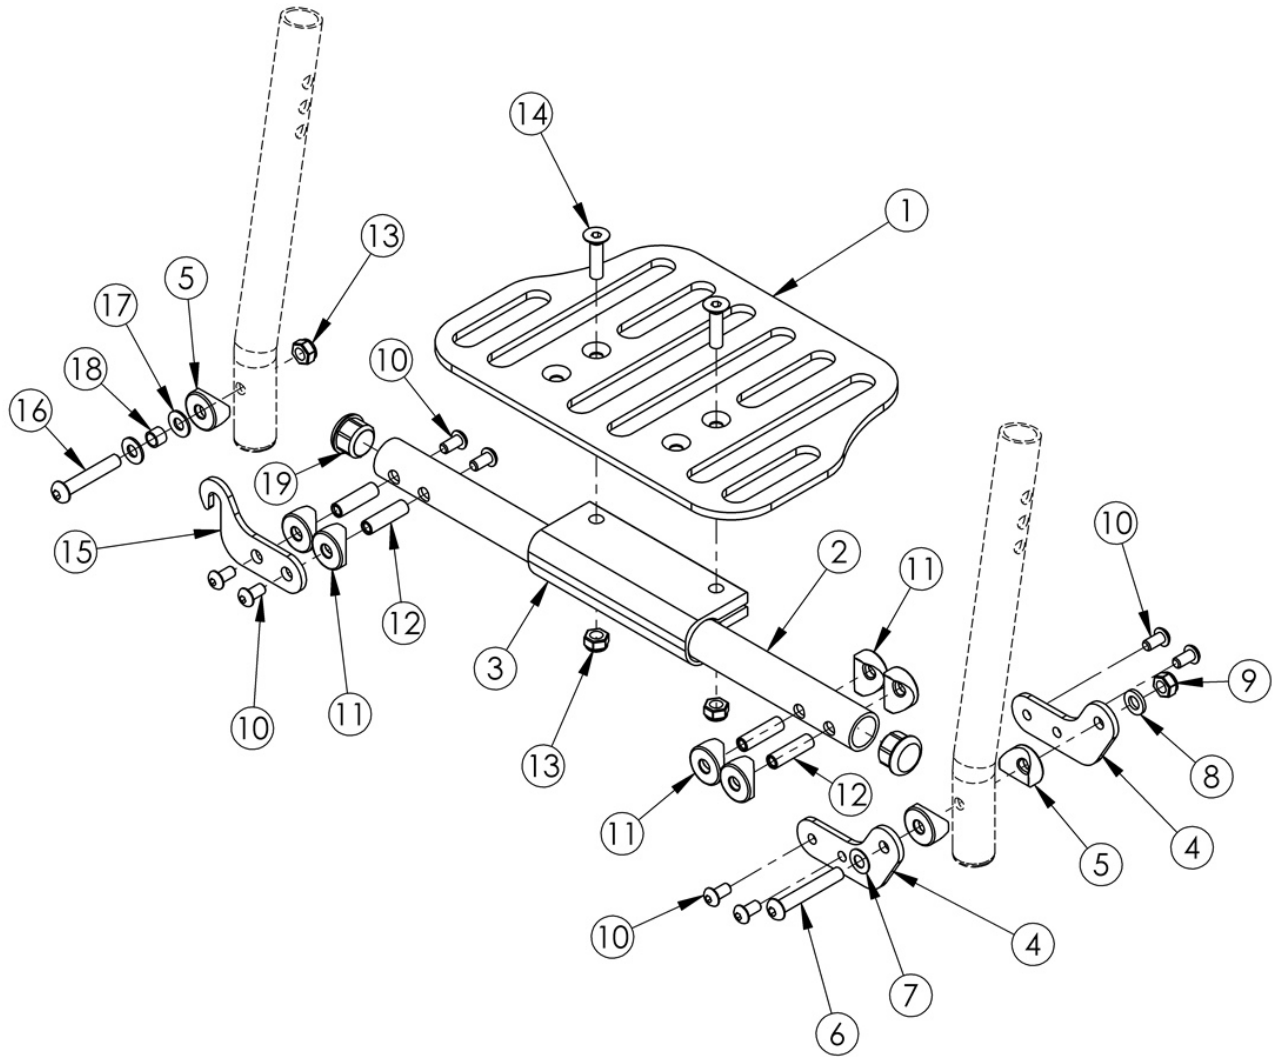

Catalyst 5Ti Footplates - One Piece Flip Up

Sizes for footplates are based on seat width. If changing footplate style, new extension tubes may be needed. Only compatible with extension tube hangers.

Item Number	Part Number	Description	Quantity
3-19	112894	Hardware Assembly for One Piece Flip Up Footplate	1
1a, 2a, 3-19	500517	Footrest Assembly One Piece Flip 14" Wide	1
1a, 2b, 3-19	500518	Footrest Assembly One Piece Flip 15" Wide	1
1a, 2c, 3-19	500519	Footrest Assembly One Piece Flip 16" Wide	1

Item Number	Part Number	Description	Quantity
13	100658	M6 Nylock Nut Blk Zn	3
14	100662	M6 x 25 FSHCS BLK ZC	2
15	000356	Flip Up Footrest Latch	1
16	101811	M6 x 35 BHCS Blk Zn	1
17	100831	1/2" Washer OD .040" Thick	2
18	000354	Flip Up Ferrule	1
19	100638	Tube End Plug 3/4"	2