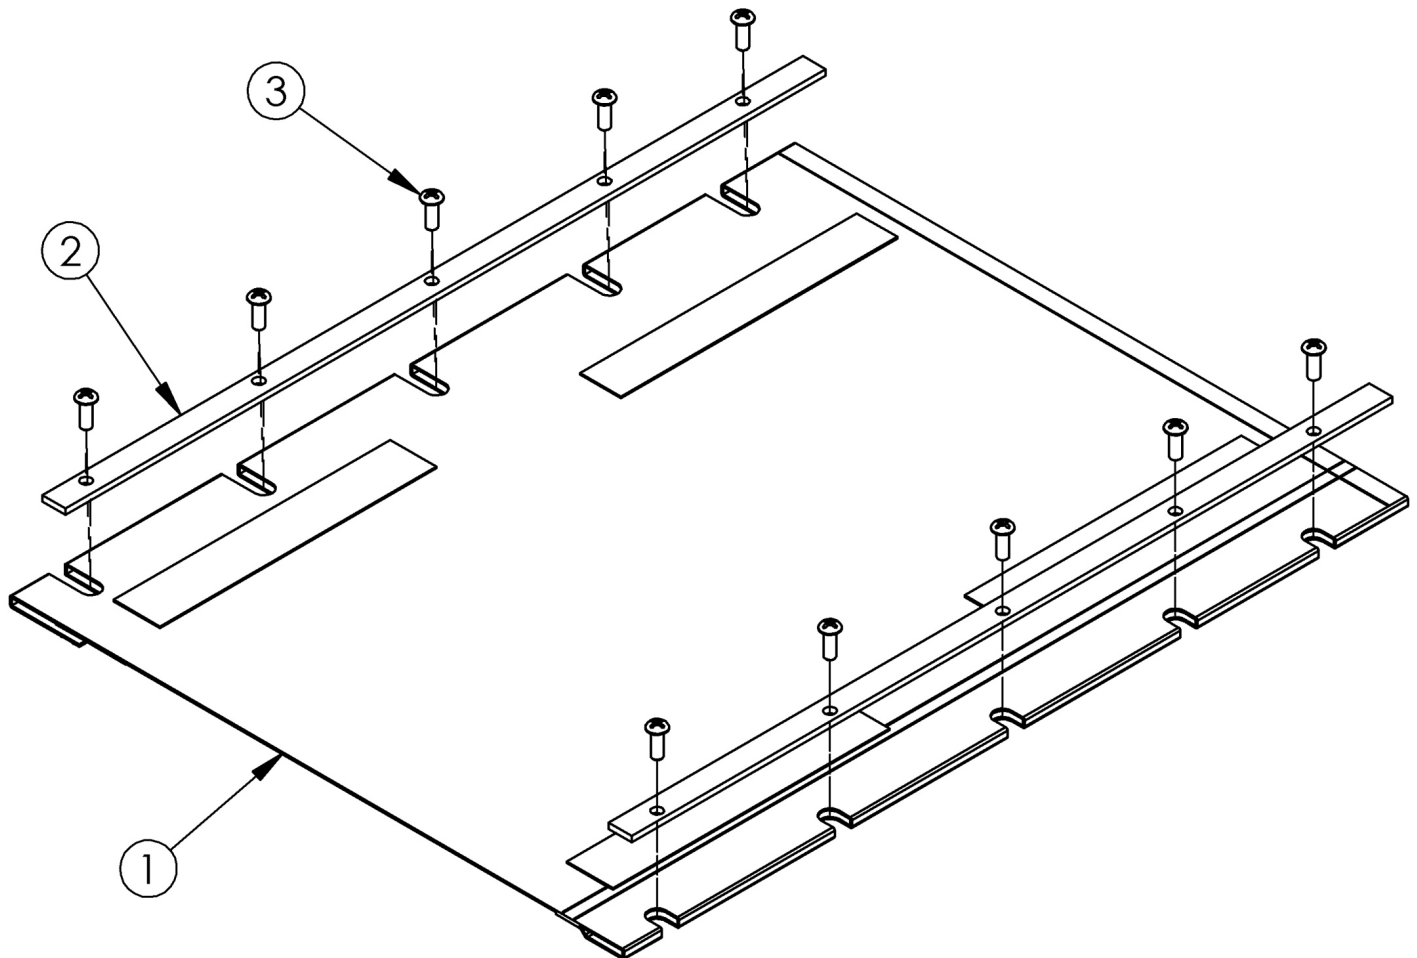

Rogue XP Seat Upholstery

SCREW (ITEM 3) QTY PER CHAIR	
SEAT DEPTH	SCREW QTY
10" - 12"	6
13" - 15"	8
16" - 18"	10
19" - 20"	12

Seat upholstery width measures approximately 1" less than the chair size. Seat upholstery depth measures true to the chair size.

Item Number	Part Number	Description	Quantity
1a	101500	Seat Upholstery Rigid 1010	1
1b	101501	Seat Upholstery Rigid 1011	1

Item Number	Part Number	Description	Quantity
1c	101502	Seat Upholstery Rigid 1012	1
1d	101503	Seat Upholstery Rigid 1013	1
1e	101504	Seat Upholstery Rigid 1014	1
1f	101505	Seat Upholstery Rigid 1015	1
1g	101506	Seat Upholstery Rigid 1016	1
1h	101565	Seat Upholstery Rigid 1017	1
1i	101566	Seat Upholstery Rigid 1018	1
1j	102528	Seat Upholstery Rigid 1019	1
1k	101507	Seat Upholstery Rigid 1110	1
1l	101508	Seat Upholstery Rigid 1111	1
1m	101509	Seat Upholstery Rigid 1112	1
1n	101510	Seat Upholstery Rigid 1113	1
1o	101511	Seat Upholstery Rigid 1114	1
1p	101512	Seat Upholstery Rigid 1115	1
1q	101513	Seat Upholstery Rigid 1116	1
1r	101567	Seat Upholstery Rigid 1117	1
1s	101568	Seat Upholstery Rigid 1118	1
1t	102529	Seat Upholstery Rigid 1119	1
1u	101170	Seat Upholstery Rigid 1210	1
1v	101228	Seat Upholstery Rigid 1211	1
1w	101514	Seat Upholstery Rigid 1212	1
1x	101515	Seat Upholstery Rigid 1213	1
1y	101516	Seat Upholstery Rigid 1214	1
1z	101517	Seat Upholstery Rigid 1215	1
1aa	101518	Seat Upholstery Rigid 1216	1
1ab	101519	Seat Upholstery Rigid 1217	1
1ac	101520	Seat Upholstery Rigid 1218	1
1ad	101569	Seat Upholstery Rigid 1219	1