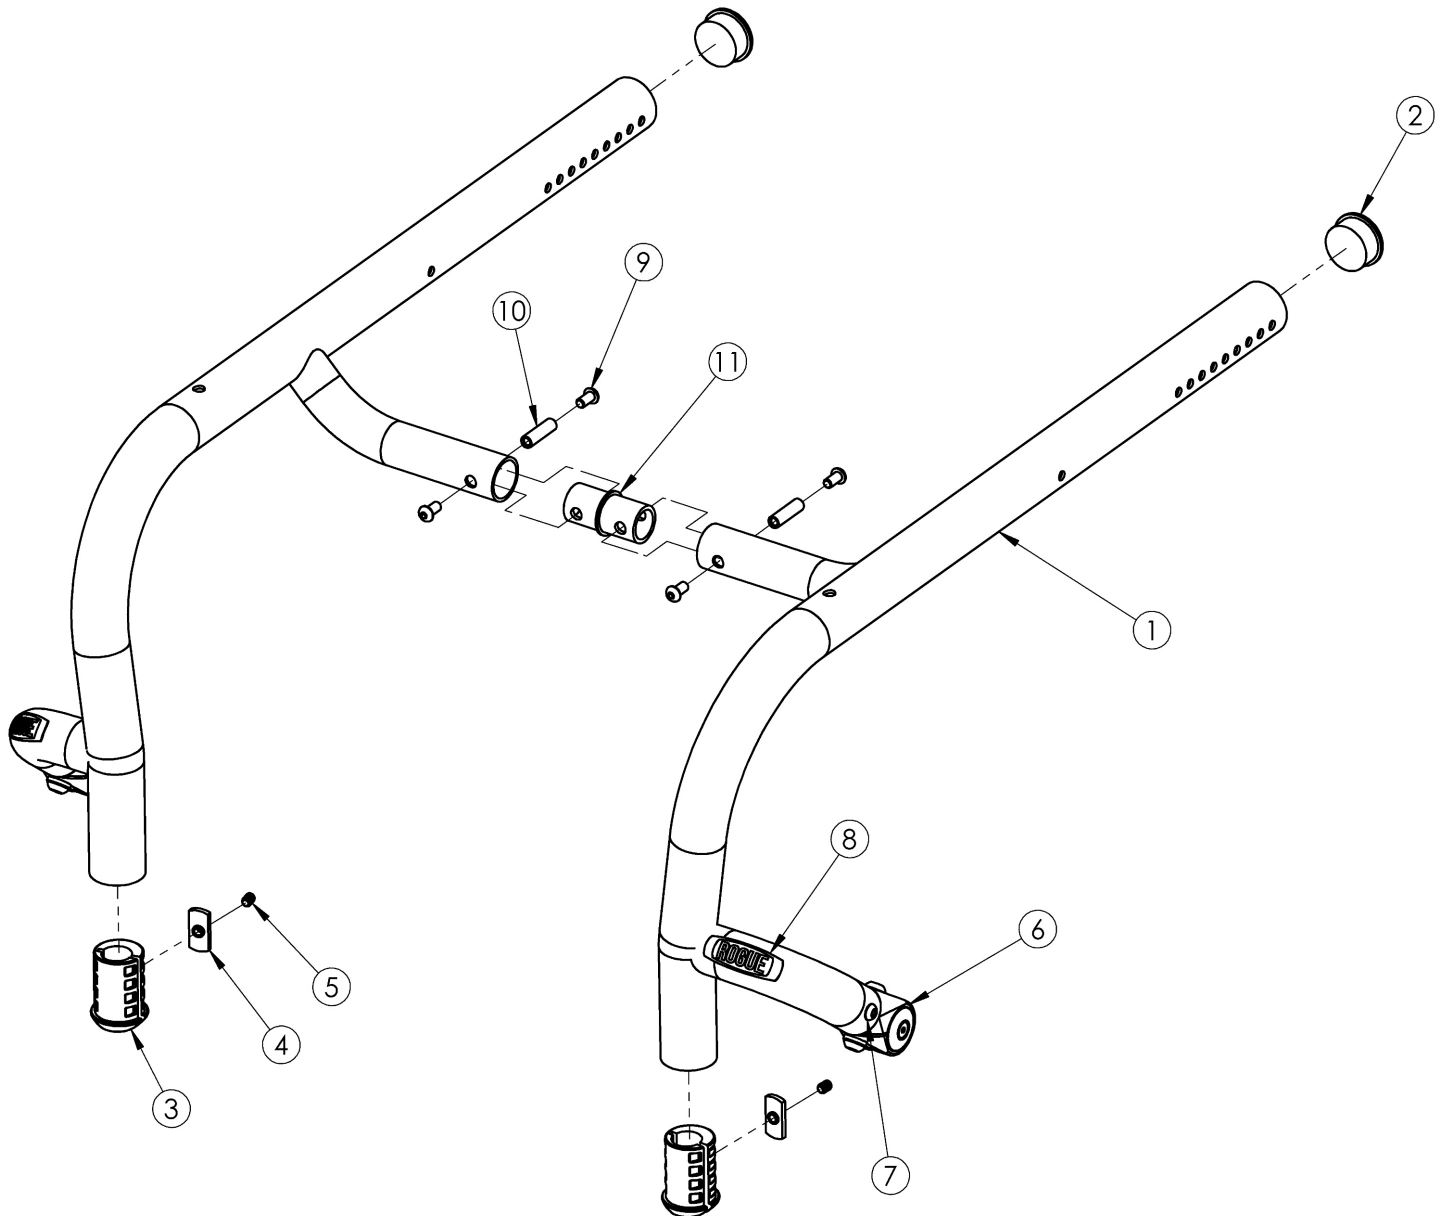

(Discontinued) Rogue Rigid Frame with XP Option

This Rogue Rigid Frame with XP Option is discontinued as of July 25th, 2016 Maximum Growable Seat Width: 19" Replacement rigid frames may be quoted, but must be ordered through Customer Service

Item Number	Part Number	Description	Quantity
9, 10, 11b	501331	Connector Assembly Frame 1" w/ Hardware	1
9, 10, 11c	501332	Connector Assembly Frame 2" w/ Hardware	1
9, 10, 11d	501333	Connector Assembly Frame 3" w/ Hardware	1
2	101113	Tube End Plug 1 3/8" <i>Use quantity 4 with high-mounted footrests. Extra plugs are inserted into front of frame.</i>	2

Item Number	Part Number	Description	Quantity
3	001346	Footrest Sleeve 3/4" to 1 3/8" <i>Used only with frame-inserted footrests. Use item number 2 with high mounted footrests.</i>	2
4a	001141	Weld Nut NDM 06028 Zinc <i>Used only with frame-inserted footrests. Use item number 2 with high mounted footrests.</i>	2
4b	102092	M6 Weld Nut Offset <i>Used only as needed with frame-inserted footrests. Use item number 2 with high mounted footrests.</i>	2
5	102090	M6 Set Screw Flat Point <i>Used only with frame-inserted footrests. Use item number 2 with high mounted footrests.</i>	2
8	002473	Aluminum Wing Badge Rogue	2
9	100667	M6 x 12 BTN SHCS BLKZC w/Patch <i>Not included on 19" wide frame</i>	4
10	000980	M6 x 27.69 Threaded Barrel <i>Not included on 19" wide frame</i>	2
11a	000585	Frame Connector 0" LW/RG	1
11b	000586	Frame Connector 1" LW/RG	1
11c	000587	Frame Connector 2" LW/RG	1
11d	000588	Frame Connector 3" LW/RG	1