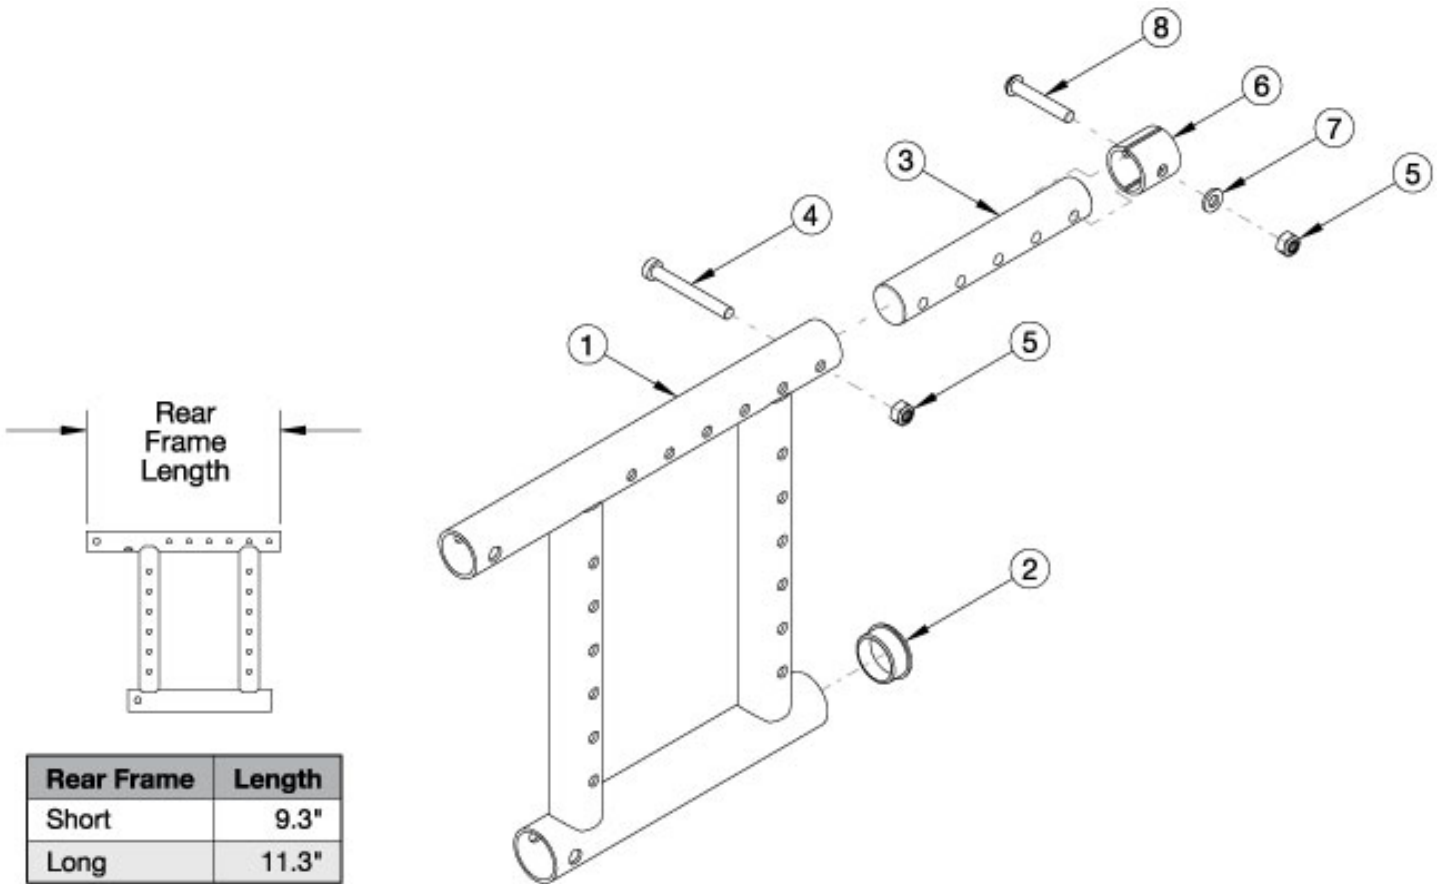

# Spark Rear Frame

Rear Frame	Length
Short	9.3"
Long	11.3"

Use short frame for 12-13" Frame Depths. Use long frame for 14-19" Frame Depths. If changing to a new seat depth, new Height Adjustable T-Arms may be required

Item Number	Part Number	Description	Quantity
1a, 2	101609_ _ _	Frame Assembly, Spark Rear, Left, Short <i>Use when Height Adjustable T-Arm is not present</i>	1
1b, 2	501637_ _ _	Frame Assembly, Spark Rear, Right, Short <i>Use when Height Adjustable T-Arm is not present</i>	1
1f, 2	111376_ _ _	Frame Assembly for Height Adjustable T-Arm, Spark Rear, Left, Short	1
1g, 2	111377_ _ _	Frame Assembly for Height Adjustable T-Arm, Spark Rear, Right, Short	1
1c, 2	101608_ _ _	Frame Assembly, Spark Rear, Left, Long <i>Use when Height Adjustable T-Arm is not present</i>	1
1d, 2	501638_ _ _	Frame Assembly, Spark Rear, Right, Long <i>Use when Height Adjustable T-Arm is not present</i>	1
1e, 2	111375_ _ _	Frame Assembly for Height Adjustable T-Arm, Spark Rear, Left, Long	1

Item Number	Part Number	Description	Quantity
1h. 2	111378_ _ _	Frame Assembly for Height Adjustable T-Arm, Spark Rear, Right, Long	1
3, 5-8	115765	Depth Adjustable Extension with Hardware, Catalyst/Spark	1
2	100532	Tube End Plug 1 1/8"	1
3	000605	Depth Adjustable Frame Extension Tube, Catalyst/Spark	1
4	101124	M6 x 50 Low SHCS BLK ZC	1
5	100658	M6 Nylock Nut Blk Zn	1
6	114443	Tube Spacer, Black, 1" OD x .083" x .80 LG <i>Used with Stroller Handle Backpost and Height Adjustable Straight with Push Handle Backpost designs released February 8th, 2021</i>	2
7	100746	M6 Flat Washer Blk Zn <i>Used with Stroller Handle Backpost and Height Adjustable Straight with Push Handle Backpost designs released February 8th, 2021</i>	1
8	101811	M6 x 35 BHCS Blk Zn <i>Used with Stroller Handle Backpost and Height Adjustable Straight with Push Handle Backpost designs released February 8th, 2021</i>	1