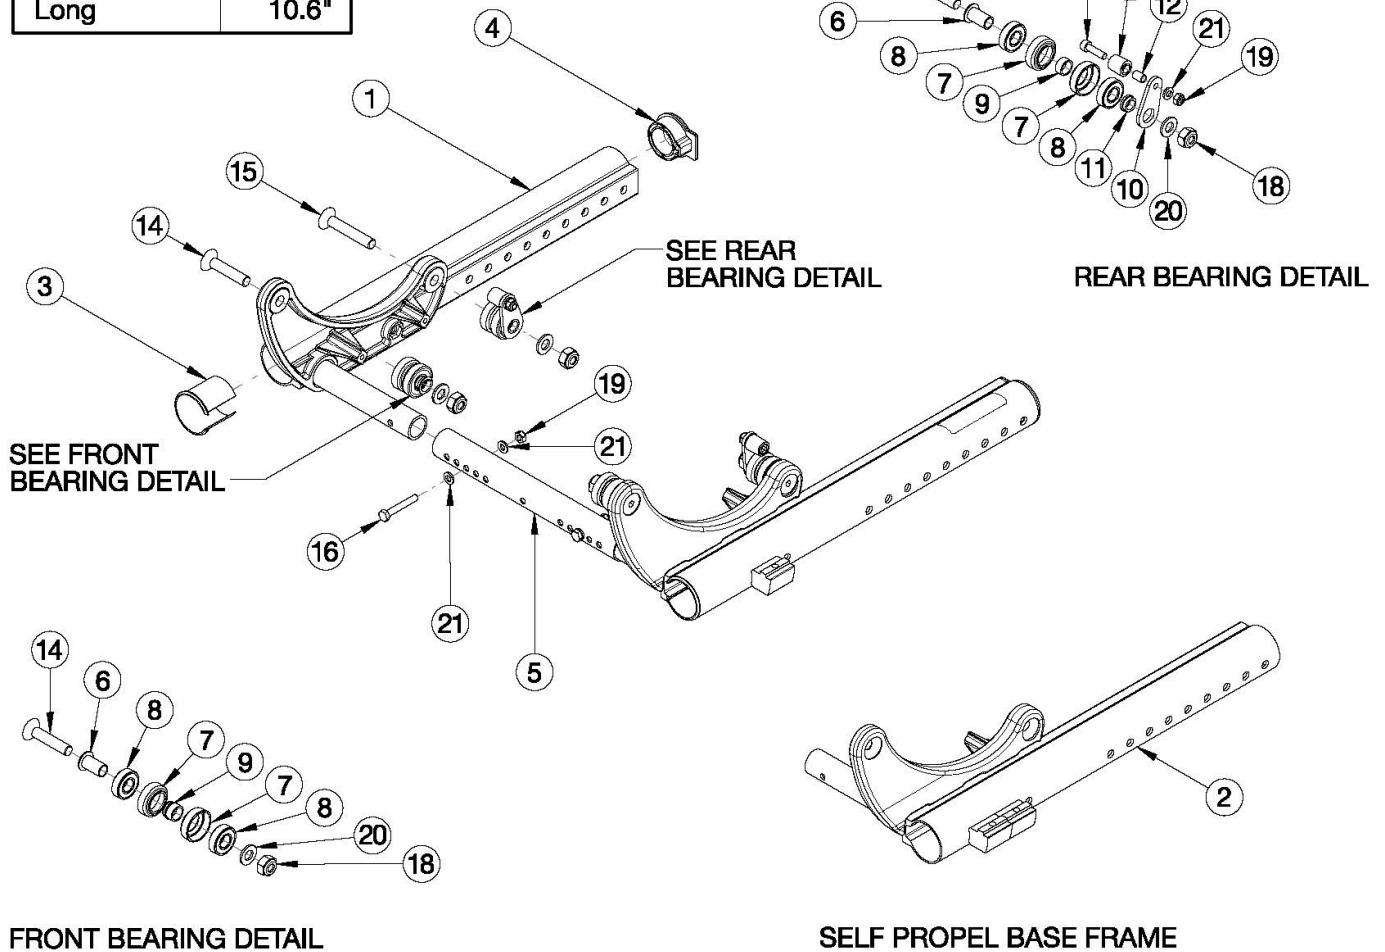

Focus CR Base Frame

Growth Strut	Length
Short	6.6"
Medium	8.6"
Long	10.6"

Heavy Duty Base Frame required for X-Large (20"-24") Frame Width Range If quoting a Left Frame for Australia or New Zealand, 122921 is required when transit is not present.

Item Number	Part Number	Description	Quantity
1a, 3, 4	501064_ _ _	Base Frame Assembly Right	1
1b, 3, 4	501065_ _ _	Base Frame Assembly Left	1
2a, 3, 4	503413_ _ _	Base Frame Self Propel Assembly Right	1

Item Number	Part Number	Description	Quantity
2b, 3, 4	503414_ _ _	Base Frame Self Propel Assembly Left	1
6-9, 14, 18, 20	502412	Front Bearing Kit Focus (1 Side)	1
6-13, 15, 17-21	502413	Rear Bearing Kit Focus (1 Side)	1
6-15, 17-21	501066	Bearing Replacement Kit Focus <i>Contains complete 2 front and 2 rear bearings</i>	1
3	001009	Sleeve Base Frame TILT	2
4	001010	Plug Base Frame TILT	2
5a	001011	Growth Strut, Base, Small Tilt <i>Used on Small Width Range</i>	1
5b	001012	Growth Strut, Base, Medium Tilt <i>Used on Medium Width Range</i>	1
5c	001013	Growth Strut, Base, Large Tilt <i>Used on Large Width Range</i>	1
6	001014	Bearing Shaft TILT	4
7	001015	Bearing Liner TILT	8
8	100902	Bearing 1 1/8" x 1/2" R8RS	8
9	001016	Bearing Spacer TILT	4
10	001017	Swivel Plate TILT	2
12	001019	Bearing Shaft Upper	2
13	001020	Bearing Upper TILT	2
14	101816	M10 x 50 FHCS Blk Zn	2
15	101817	M10 x 60 FHCS Blk Zn	2
16	101825	M6 x 40 HHCS Blk Zn	2
17	101845	M6 x 22 SHCS Blk Zn	2
18	101840	M10 Nylock Nut Blk Zn	4
19	100658	M6 Nylock Nut Blk Zn	4
20	101859	M10 Flat Washer Blk Zn	4
21	100746	M6 Flat Washer Blk Zn	6
	122921	Not AS/NZS 3696.19 Compliant On-Chair Label with Instruction	1