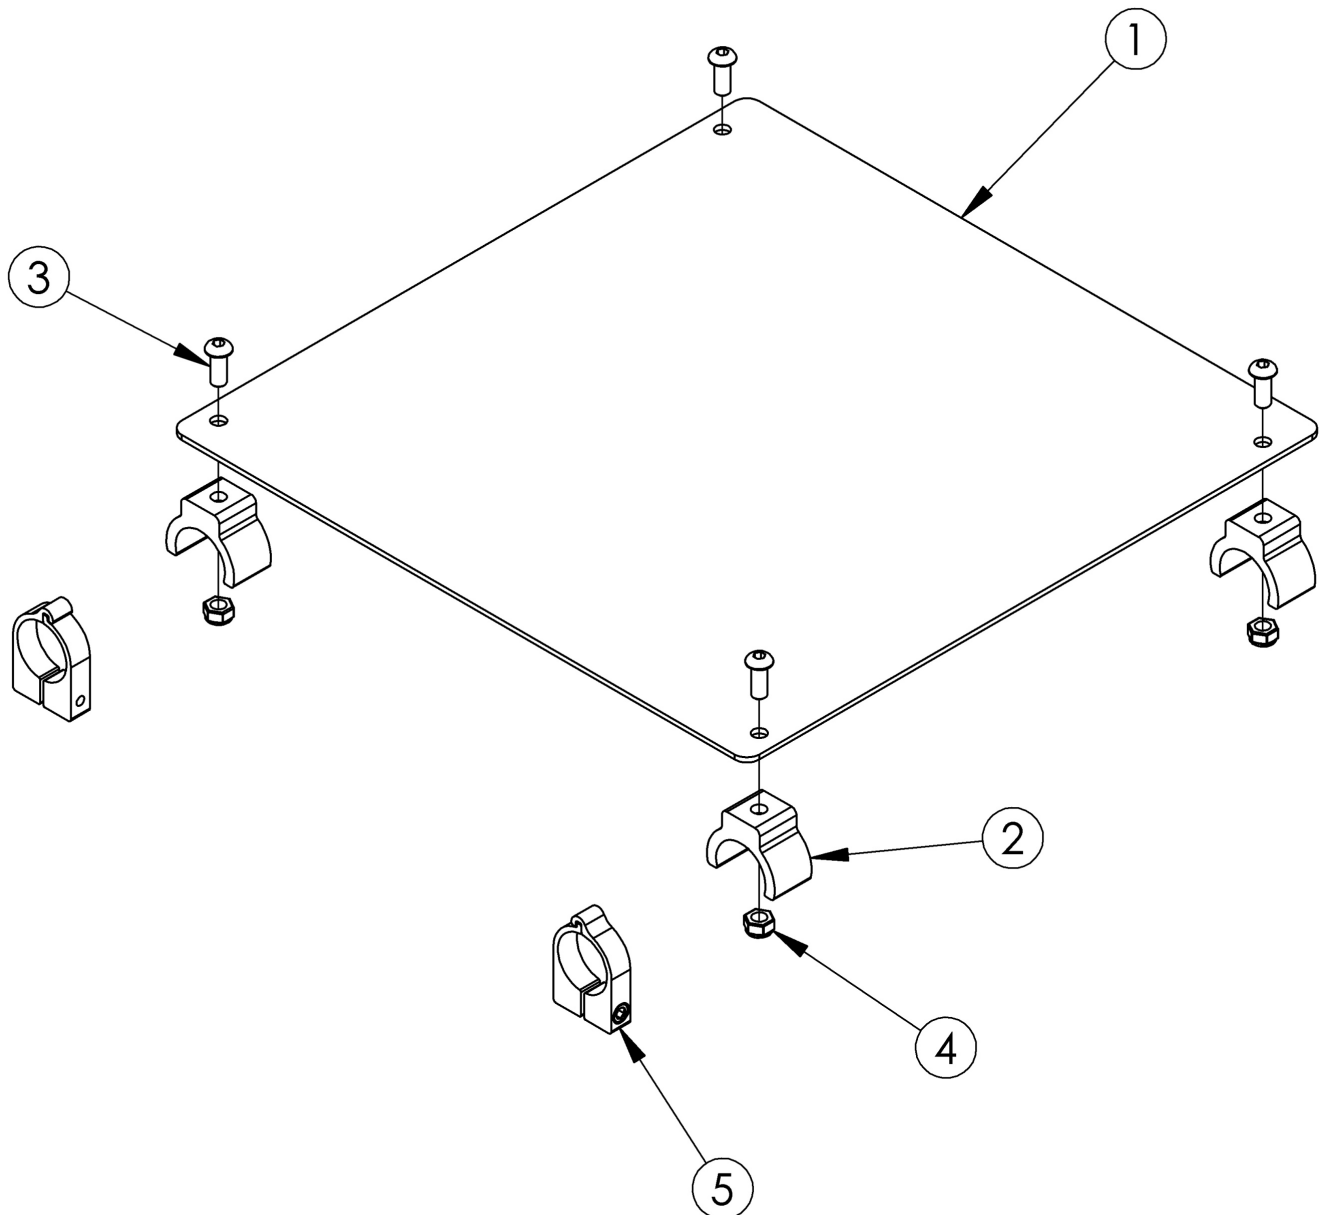

## **(Discontinued) Catalyst Aluminum Seat Pan**

*This seat pan was used if Transit is not present on the chair. See Spark / Catalyst Aluminum Seat Pan page.*

Item Number	Part Number	Description	Quantity
1h	002110	Seat Pan Cat/ Spark 10 x 17 <i>Replaced with 506016</i>	1
1i	002111	Seat Pan Cat/ Spark 10 x 18 <i>Replaced with 506017</i>	1
1o	001524	Seat Pan Cat/ Spark 11 x 15	1

Item Number	Part Number	Description	Quantity
		<i>Replaced with 506023</i>	
1q	002112	Seat Pan Cat/ Spark 11 x 17 <i>Replaced with 506025</i>	1
1r	002113	Seat Pan Cat/ Spark 11 x 18 <i>Replaced with 506026</i>	1
1u	001528	Seat Pan Cat/ Spark 12 x 12 <i>Replaced with 506029</i>	1
1as	001552	Seat Pan Cat/ Spark 14 x 18 <i>Replaced with 505784</i>	1
1bf	001565	Seat Pan Cat/ Spark 15 x 20 <i>Replaced with 505793</i>	1
1bp	001575	Seat Pan Cat/ Spark 16 x 19 <i>Replaced with 505799</i>	1
1ce	001590	Seat Pan Cat/ Spark 18 x 16 <i>Replaced with 505814</i>	1
1cg	001592	Seat Pan Cat/ Spark 18 x 18 <i>Replaced with 505816</i>	1
1cl	002114	Seat Pan Cat/ Spark 19 x 14 <i>Replaced with 505821</i>	1
1cp	001600	Seat Pan Cat/ Spark 19 x 18 <i>Replaced with 505825</i>	1
1cu	002115	Seat Pan Cat/ Spark 20 x 14 <i>Replaced with 505830</i>	1
1cy	001608	Seat Pan Cat/ Spark 20 x 18 <i>Replaced with 505834</i>	1
1da	001610	Seat Pan Cat/ Spark 20 x 20 <i>Replaced with 505836</i>	1
1dd	002116	Seat Pan Cat/ Spark 21 x 14 <i>Replaced with 505839</i>	1
1de	002117	Seat Pan Cat/ Spark 21 x 15 <i>Replaced with 505840</i>	1
1dj	001617	Seat Pan Cat/ Spark 21 x 20 <i>Replaced with 505845</i>	1
1dm	002118	Seat Pan Cat/ Spark 22 x 14 <i>Replaced with 505848</i>	1
1dn	002119	Seat Pan Cat/ Spark 22 x 15	1

Item Number	Part Number	Description	Quantity
		<i>Replaced with 505849</i>	
2	000990	Seat Pan Clip CAT	4
3	100667	M6 x 12 BTN SHCS BLKZC w/Patch	4
4	100658	M6 Nylock Nut Blk Zn	4
5	102856	Seat Pan Stop Collar	2