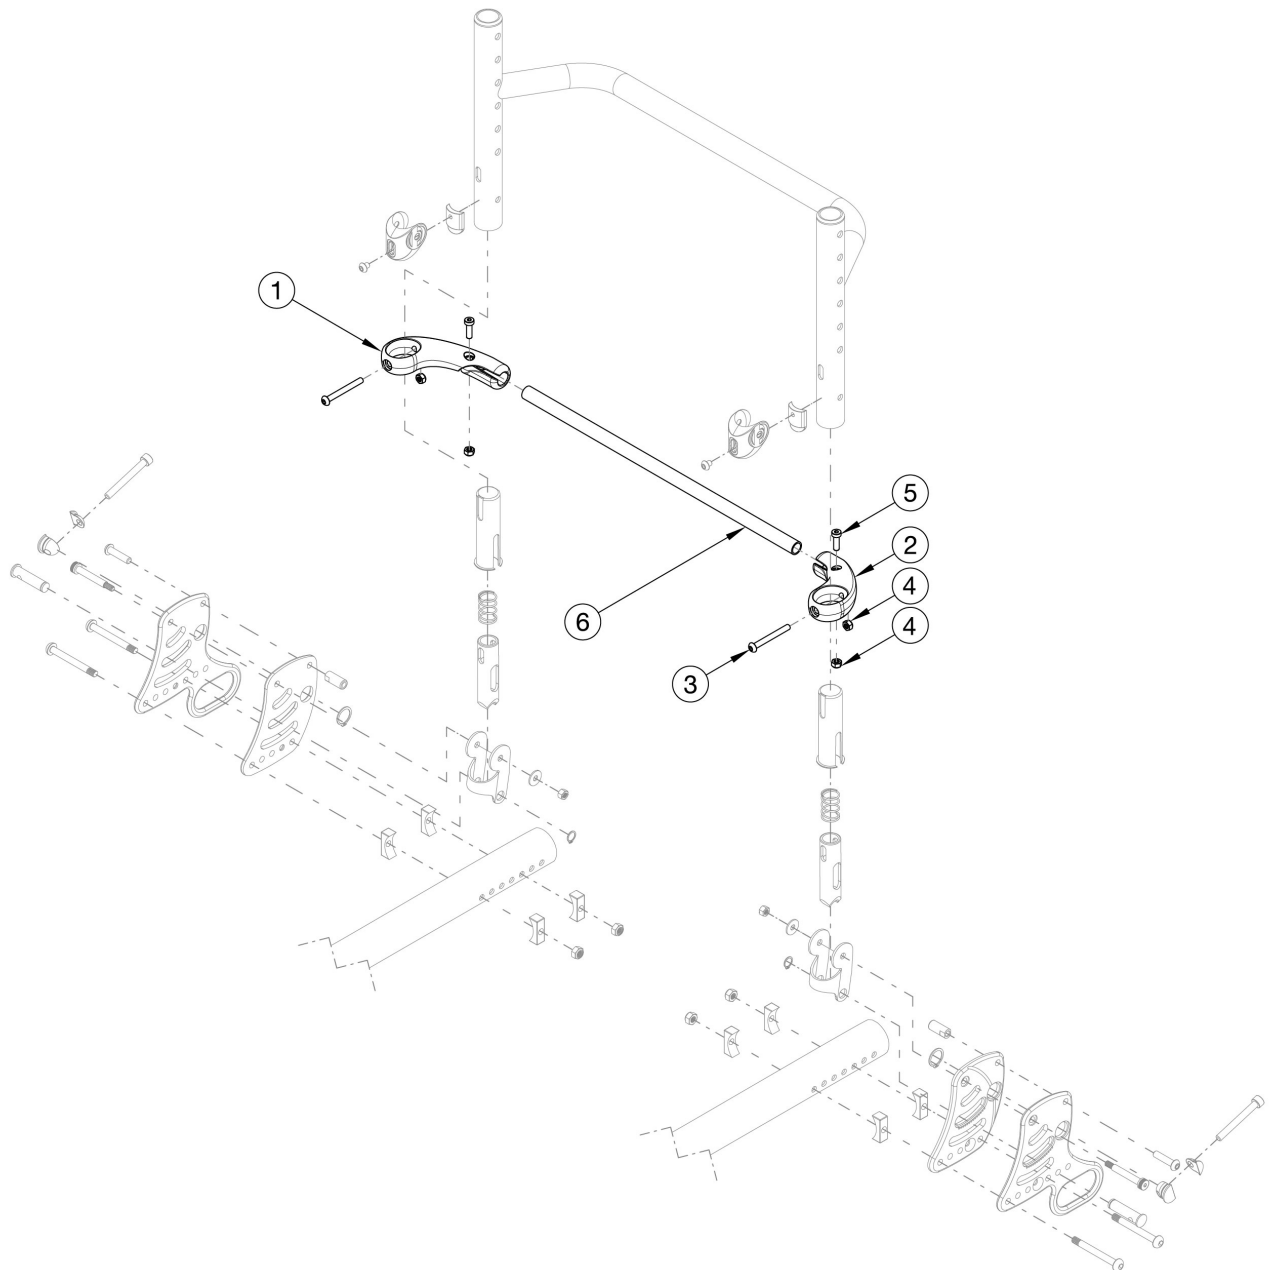

Rogue Backrest Mount and Hardware - Growth

Utilize this page if chair has Rigid Locking Fold Down Back.

Item Number	Part Number	Description	Quantity
1 - 5, 6a	116879	Backrest Actuation Bar Subassembly w/ Release Levers and Fasteners, 12" Wide, Black	1
1 - 5, 6b	116880	Backrest Actuation Bar Subassembly w/ Release Levers and Fasteners, 13" Wide, Black	1
1 - 5, 6c	116881	Backrest Actuation Bar Subassembly w/ Release Levers and Fasteners, 14" Wide, Black	1