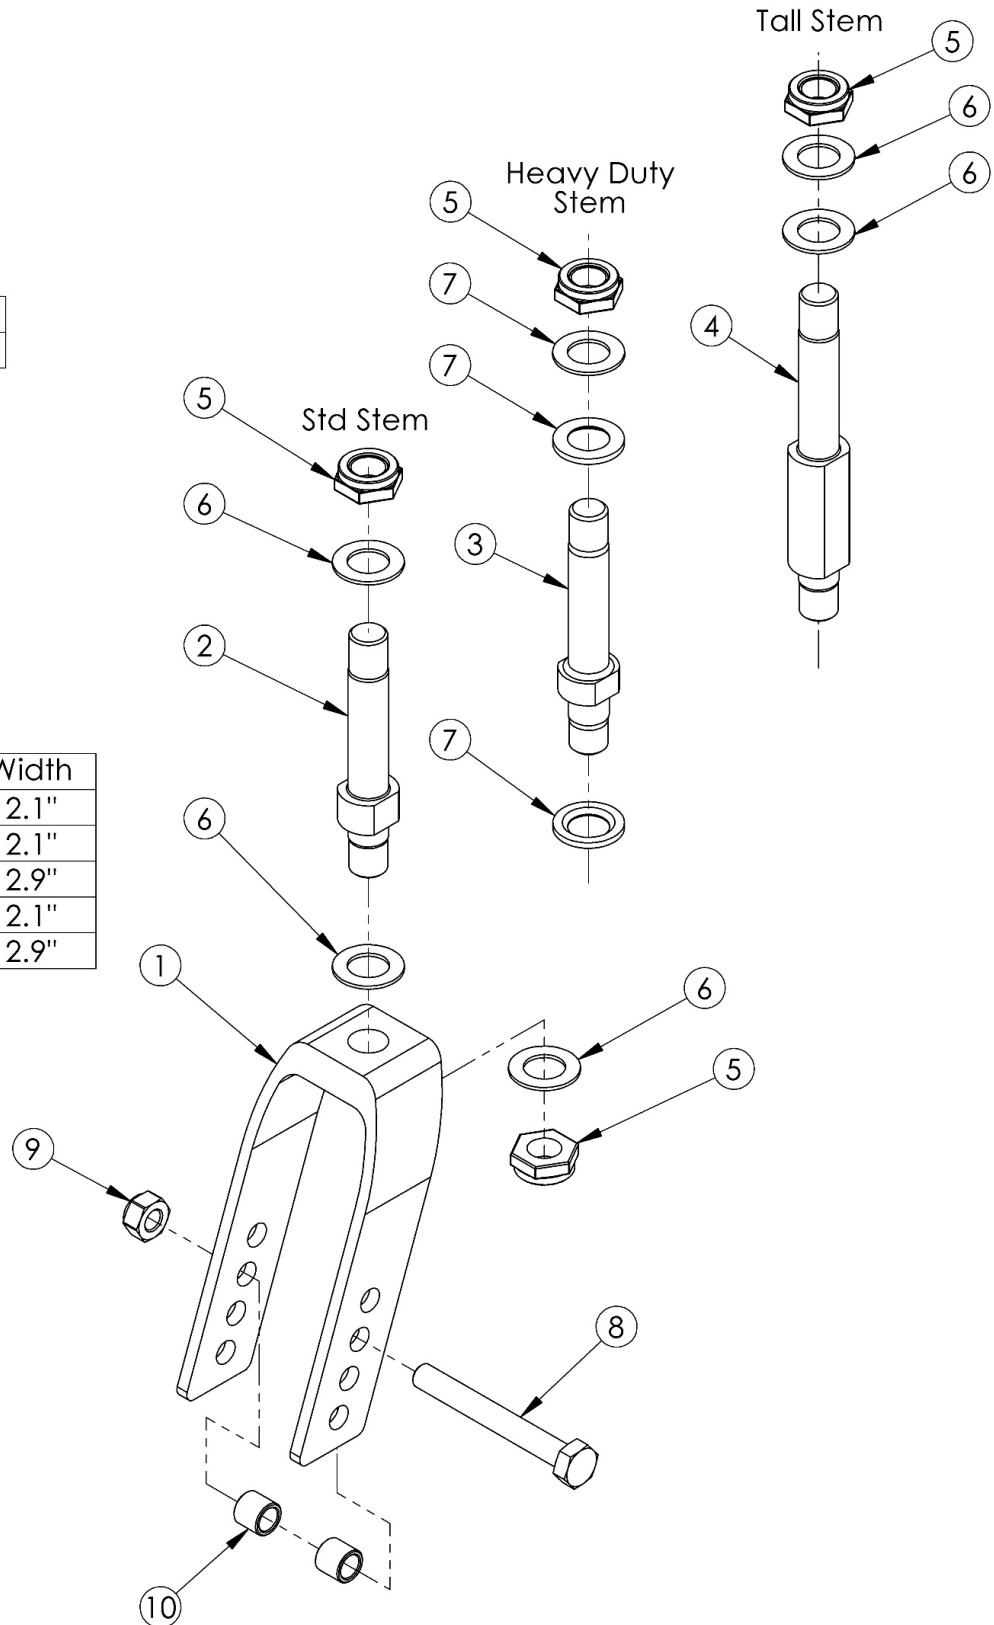

Discontinued Focus CR Caster Forks and Stems

| | |
|--------|------|
| Std/HD | 3.5" |
| Tall | 4.7" |

| Fork | Height | Width |
|---------|--------|-------|
| 5" Std | 4.7" | 2.1" |
| 6" Std | 5.7" | 2.1" |
| 6" Wide | 5.8" | 2.9" |
| 7" Std | 7.0" | 2.1" |
| 7" Wide | 7.0" | 2.9" |

| Item Number | Part Number | Description | Quantity | Retail |
|-------------|-------------|---------------------------------------|----------|--------|
| | | <i>Only used with 6" x 2" casters</i> | | |