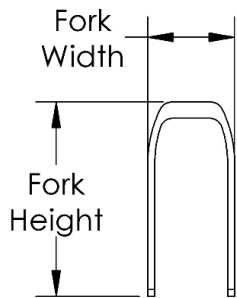

Discontinued Focus CR Caster Forks and Stems

| | |
|--------|------|
| Std/HD | 3.5" |
| Tall | 4.7" |

| Fork | Height | Width |
|---------|--------|-------|
| 5" Std | 4.7" | 2.1" |
| 6" Std | 5.7" | 2.1" |
| 6" Wide | 5.8" | 2.9" |
| 7" Std | 7.0" | 2.1" |
| 7" Wide | 7.0" | 2.9" |

| Item Number | Part Number | Description | Quantity | Retail |
|-------------|-------------|---------------------------------------|----------|--------|
| | | <i>Only used with 6" x 2" casters</i> | | |