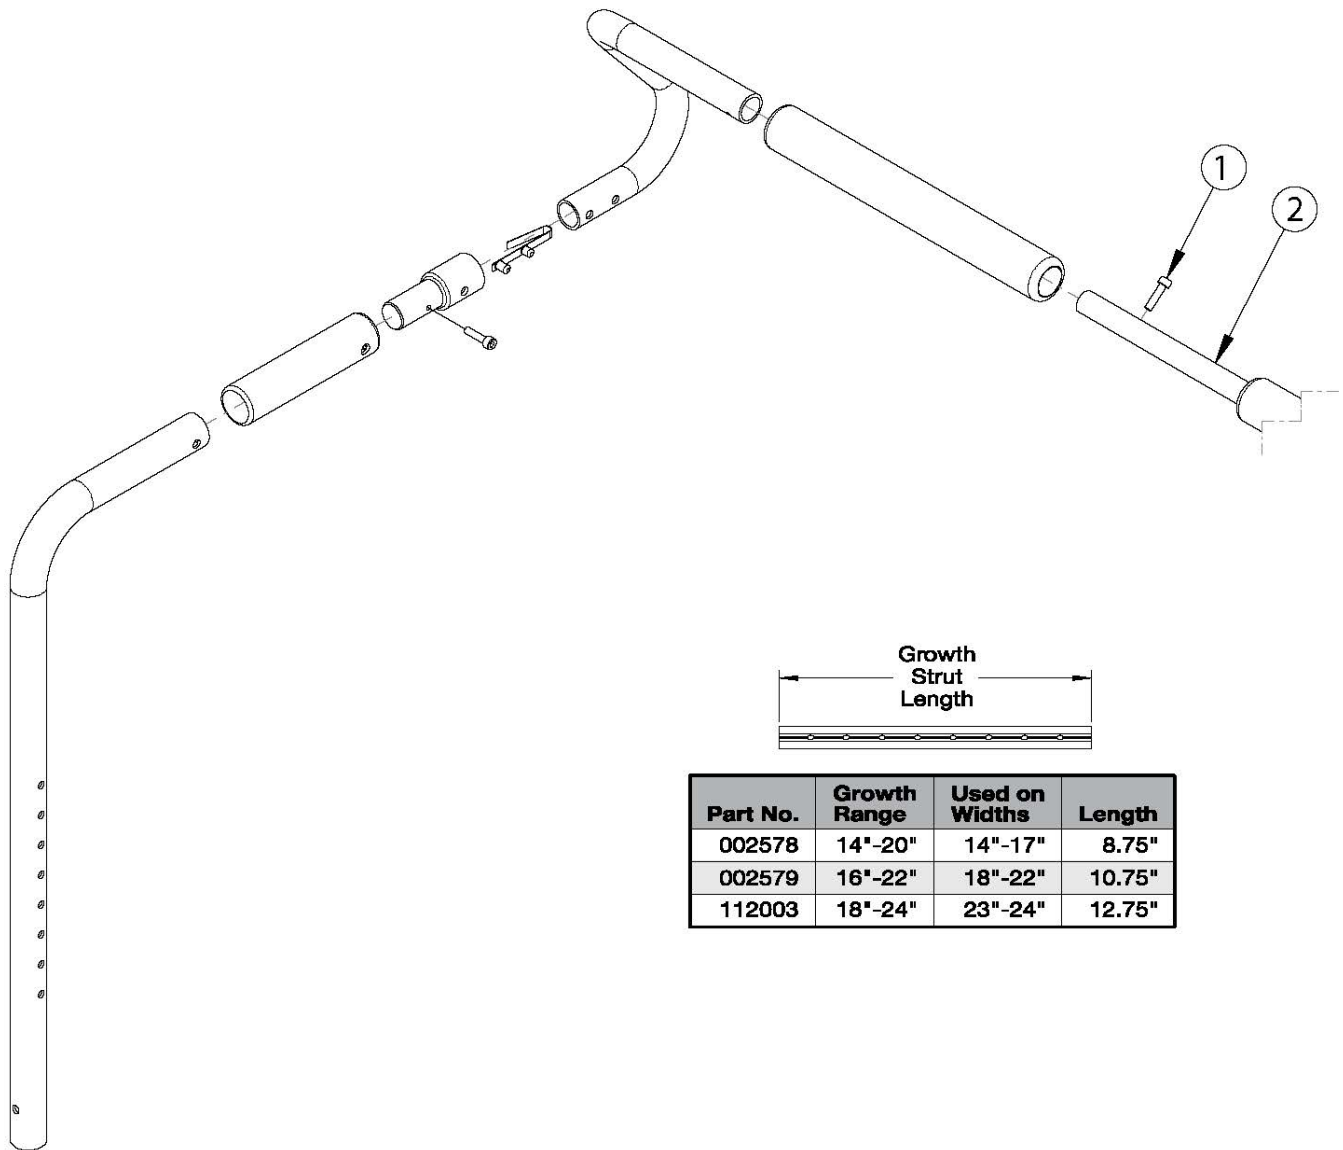

Focus CR Seating Dynamics Rocker Back - Growth

Part No.	Growth Range	Used on Widths	Length
002578	14"-20"	14"-17"	8.75"
002579	16"-22"	18"-22"	10.75"
112003	18"-24"	23"-24"	12.75"

Has your width changed? If yes, verify the current growth strut will work or select appropriately below.

Item Number	Part Number	Description	Quantity	Retail
1, 2a	503107	Growth Strut Assembly Short, Focus/Flip <i>Used on chairs 14" - 17" wide</i>	1	\$26.14
1, 2b	503108	Growth Strut Assembly Long, Flip/Focus <i>Used on chairs 18" - 22" wide</i>	1	\$28.55
1, 2c	114289	Growth Strut Assembly Extra Long, Focus <i>Used on chairs 23"-24" wide</i>	1	\$31.58