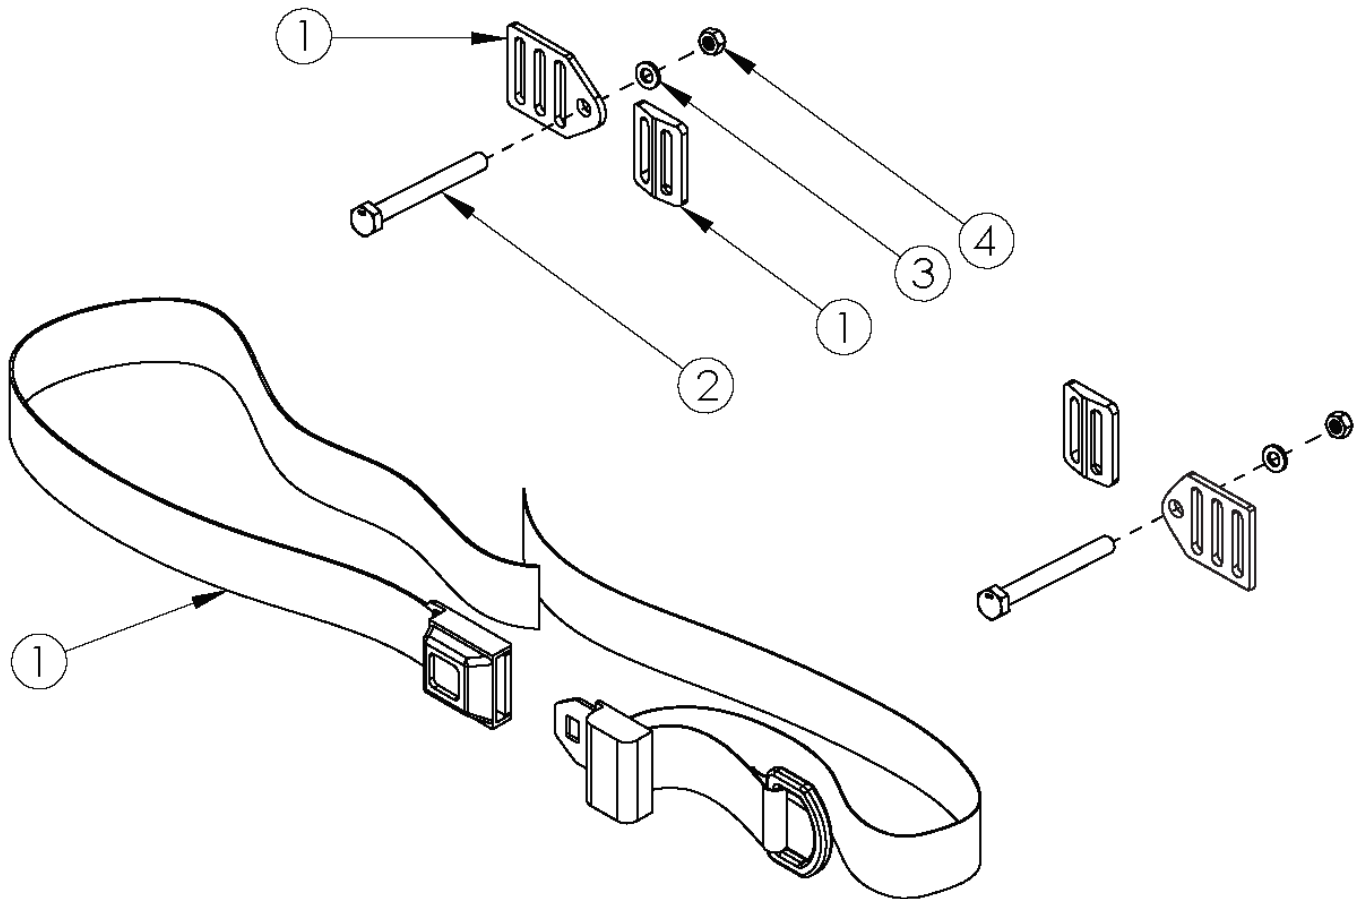

Rogue ALX Pelvic Positioning Belts - 1.5" Auto Buckle and Hardware (Formerly Tsunami)

Item Number	Part Number	Description	Quantity
1a, 2, 3, 4	100595	Belt Pelvic Positioning 1.5" Auto Buckle 56" <i>Used with seat widths up to 18" and standard weight capacity</i>	1
1b, 2, 3, 4	111393	Belt Pelvic Positioning 1.5" Auto Buckle 60", RG ALX/Rogue/LW XP <i>Used with 19"-22" seat widths and all heavy duty</i>	1
1b	100847	Belt Pelvic Positioning 1.5" Auto Buckle 60"	1
2	101781	M6 x 50mm Partial Thread BHCS Blk ZC	2
3	100746	M6 Flat Washer Blk Zn	2
4	100658	M6 Nylock Nut Blk Zn	2