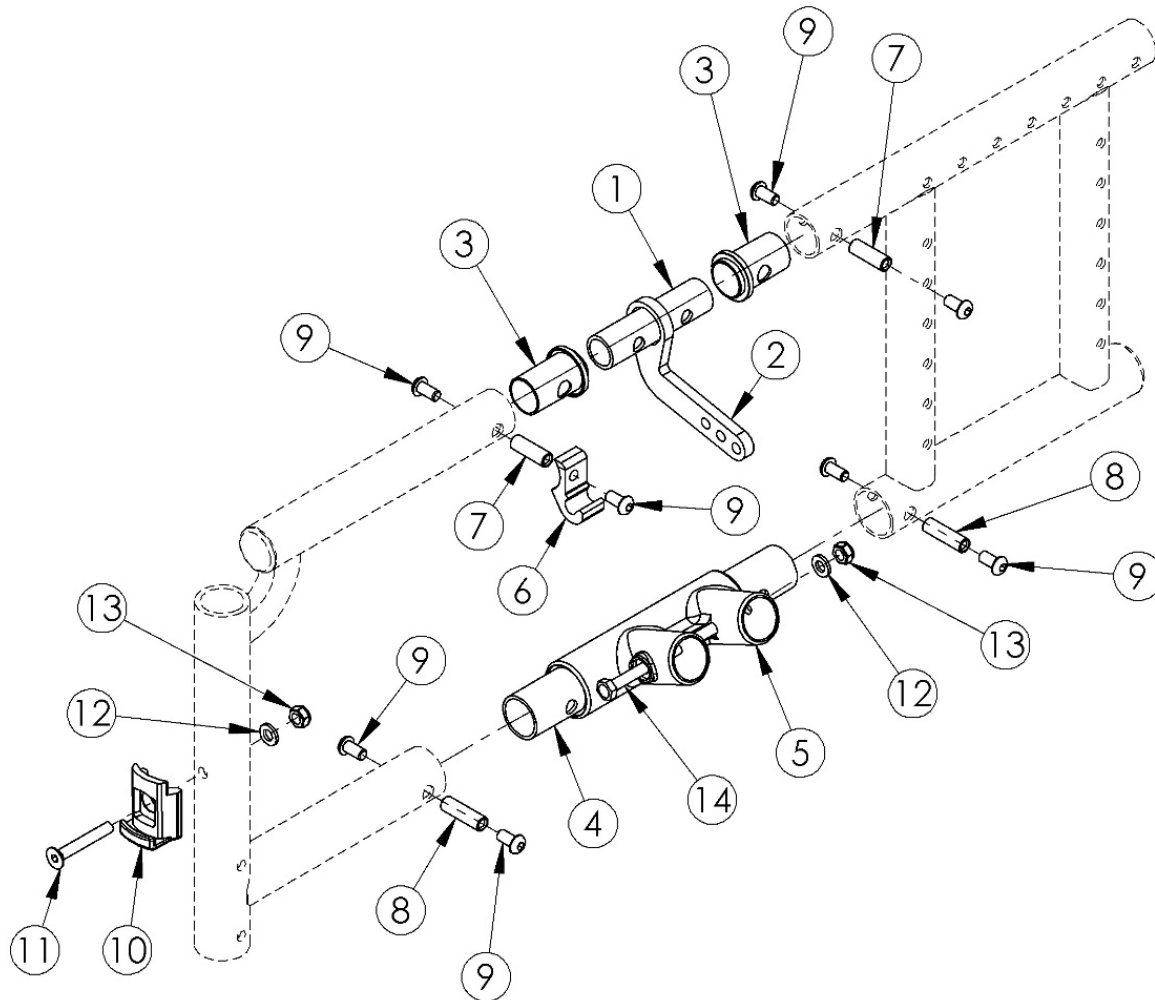

Spark Side Frame Assembly

Item Number	Part Number	Description	Quantity
1	000628	Upper Pivot Tube SPARK	1
2a	000641	Cross Tube Hinge 10-11" Wide SPARK	1
2b	000642	Cross Tube Hinge 11-13" Wide SPARK	1
2c	000643	Cross Tube Hinge 12-14" Wide SPARK	1
2d	000644	Cross Tube Hinge 13-15" Wide SPARK	1
2e	000645	Cross Tube Hinge 14-16" Wide SPARK	1
3	000627	Cross Tube Hinge Sleeve SPARK	2
4	000009	Frame Connector Lower CAT	1

Item Number	Part Number	Description	Quantity
5	000001	Lower Frame Pivot CAT	1
6	000626	Spark X-Tube Hook	1
7	000065	M6 x 23.68 Threaded Barrel	2
8	000066	M6 x 27 Threaded Barrel	2
9	100667	M6 x 12 BTN SHCS BLKZC w/Patch	8
10	000336	Latch Block	1
11	101819	M6 x 40 FHCS Blk Zn	1
12	100746	M6 Flat Washer Blk Zn	2
13	100658	M6 Nylock Nut Blk Zn	2
14	100704	M6 x 90 CLS8.8 DIN931 HHCS ZC	1