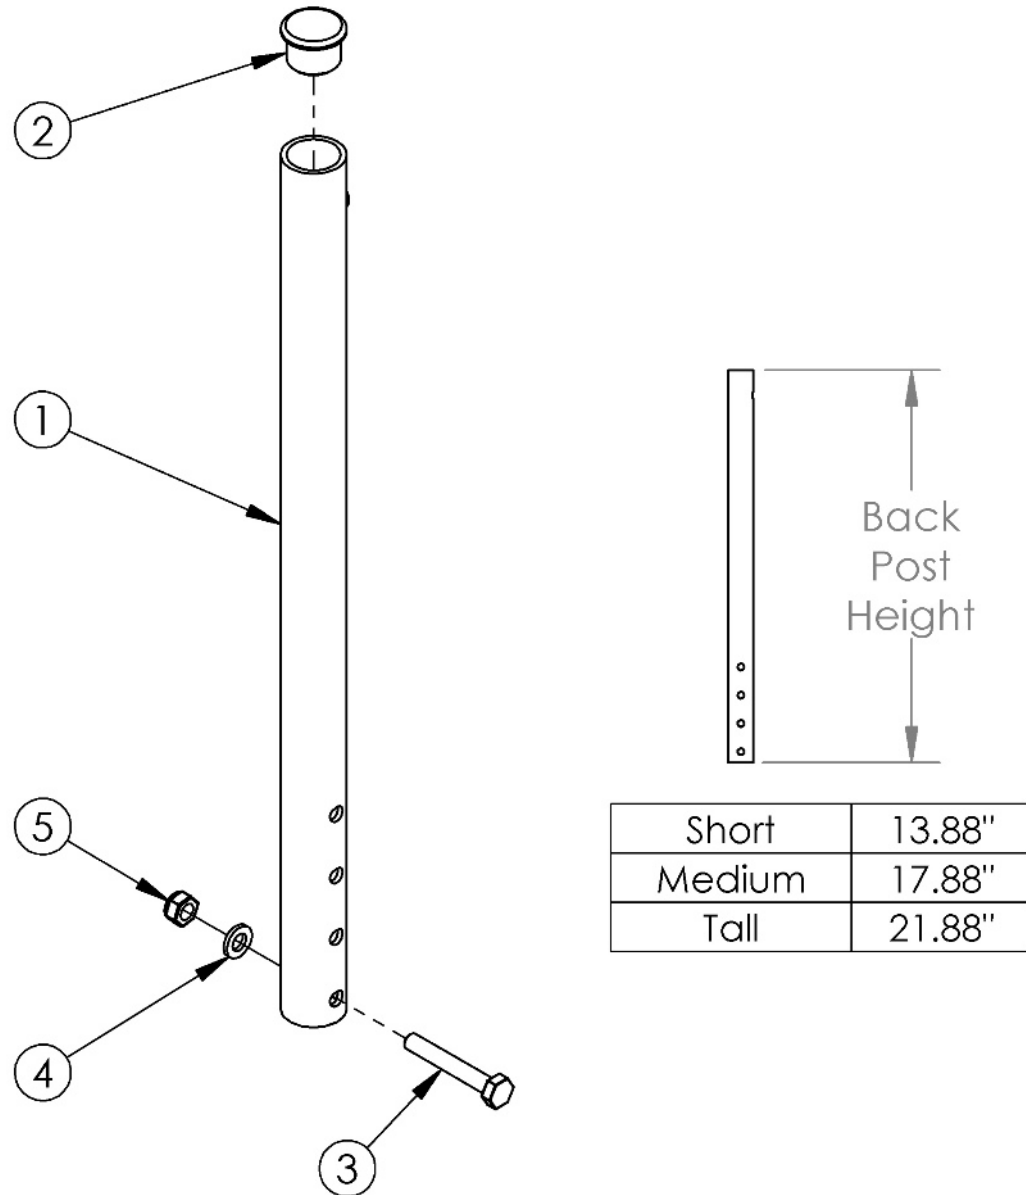

# Catalyst Straight Backrest

Item Number	Part Number	Description	Quantity	Retail
1a, 2	100718	Back Post Assm Short Straight CAT	1	\$46.34
1b, 2	100719	Back Post Assm Medium Straight CAT	1	\$46.34
1c, 2	100720	Back Post Assm Tall Straight CAT	1	\$46.34
2	100803	Tube End Plug 7/8"	1	\$1.58

<b>Item Number</b>	<b>Part Number</b>	<b>Description</b>	<b>Quantity</b>	<b>Retail</b>
3	100681	M6 x 40 CLS8.8 DIN931 HHCS ZC	1	\$1.58
4	100746	M6 Flat Washer Blk Zn	1	\$1.58
5	100658	M6 Nylock Nut Blk Zn	1	\$1.05