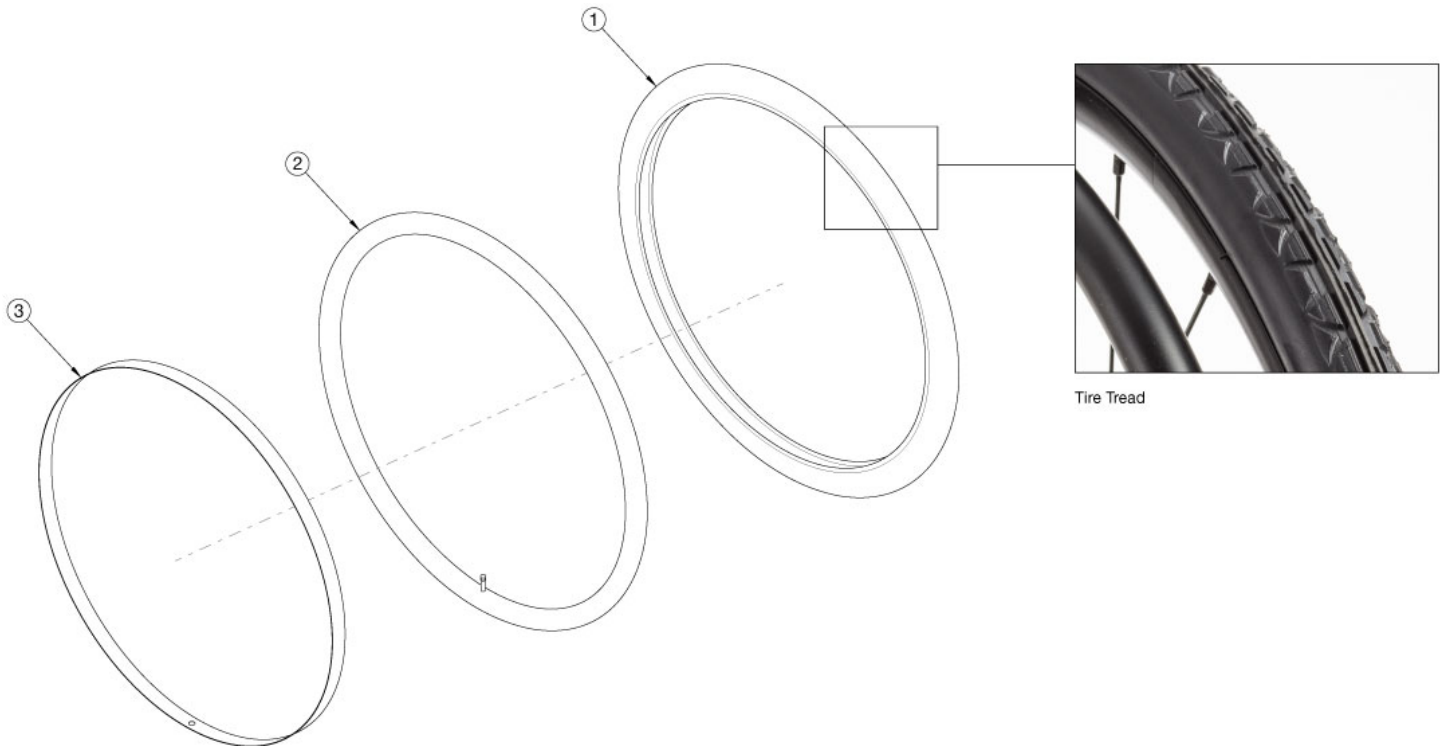

# Schwalbe Downtown HS 342 Tire

Please note tab mounted handrims must be installed prior to the tire being installed.

Item Number	Part Number	Description	Quantity
1-3	111531	24" x 1 3/8" Schwalbe Downtown HS 342 Tire, Inner Tube and Rim Strip	1
1	111356	24" x 1 3/8" Schwalbe Downtown HS 342 (37-540) Tire, Grey/Black <i>Not available with airless insert</i>	1