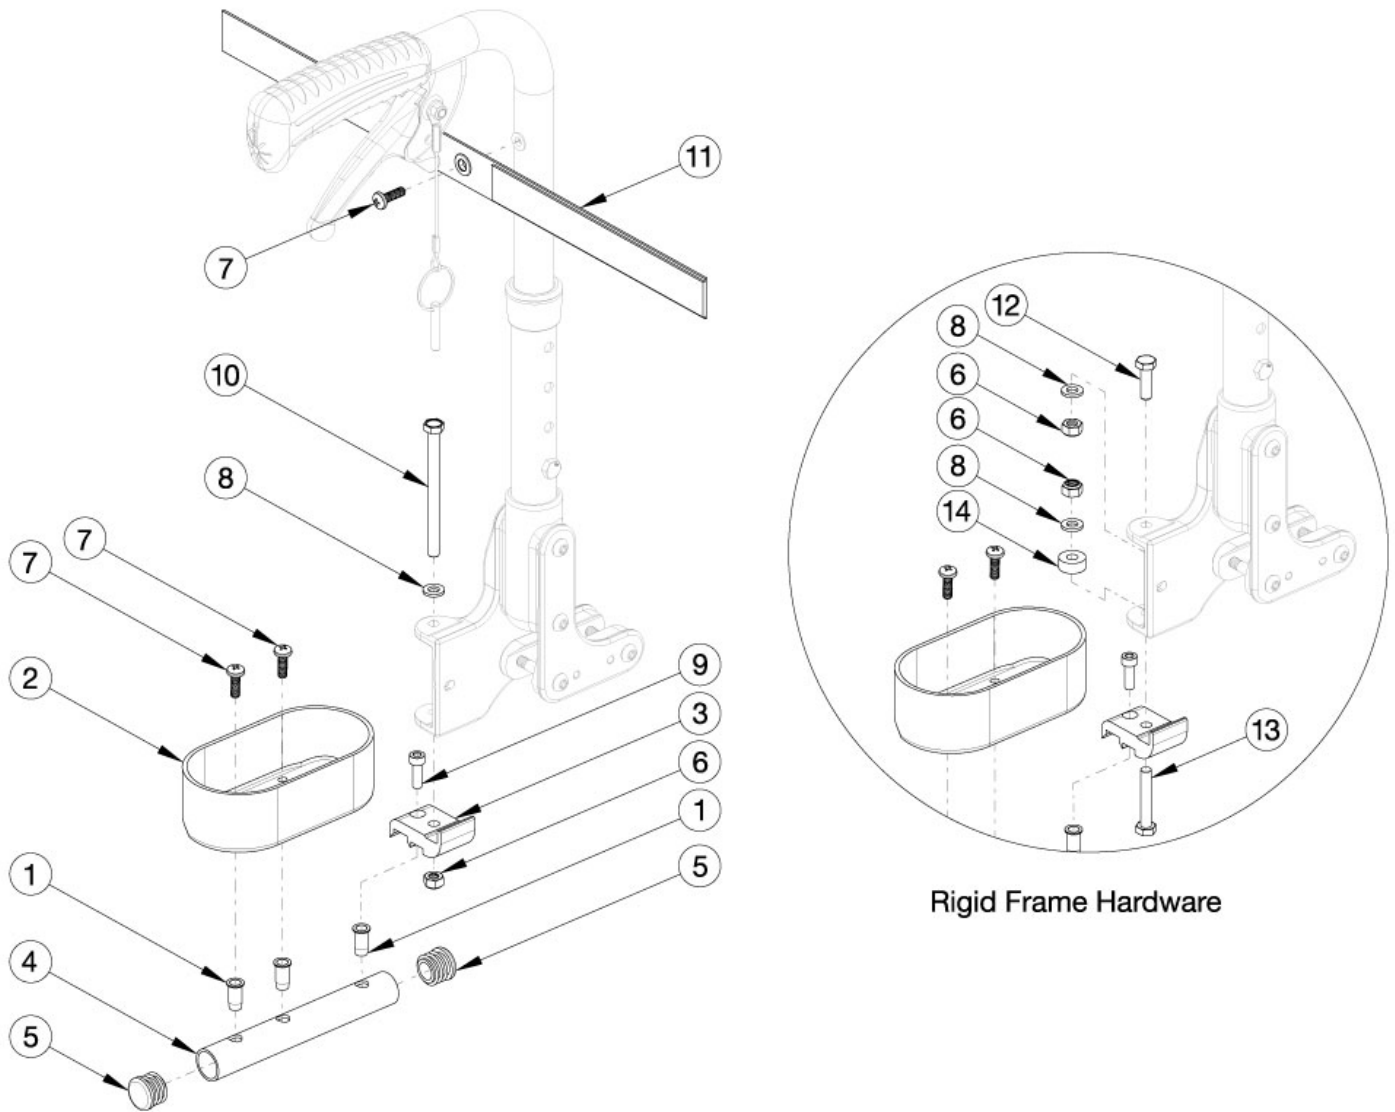

Liberty Cane and Crutch Holder

Rigid Frame Hardware

Item Number	Part Number	Description	Quantity
1-11	506201	Cane and Crutch Holder Assembly, Liberty	1
1, 4, 5	506336	Crutch Holder Tube, Liberty	1
6, 8, 12-14	118074	Cane and Crutch Holder Rigid Hardware Kit, Liberty <i>Used with Rigid Liberty Frame Only</i>	1
2	000917	Crutch Holder Cup	1
3	003698	Adapter, Crutch Holder	1
5	100638	Tube End Plug 3/4"	2

Item Number	Part Number	Description	Quantity
6	100658	M6 Nylock Nut Blk Zn	2
7	100734	M5 x 16 PHMS ZC	3
8	100746	M6 Flat Washer Blk Zn	2
9	101120	M5 x 16 SHCS BLZ	1
10	103027	M6 x 80 HHCS, Partial Thread, Blk Zn	1
11	101107	Crutch Holder Velcro Strap	1
12	101823	M6 X 20 Hhcs Blk Zn	1
13	102386	M6 x 35mm HHCS Blk Zc	1
14	116440	Spacer, .59 OD x .251 ID x .250 L	1