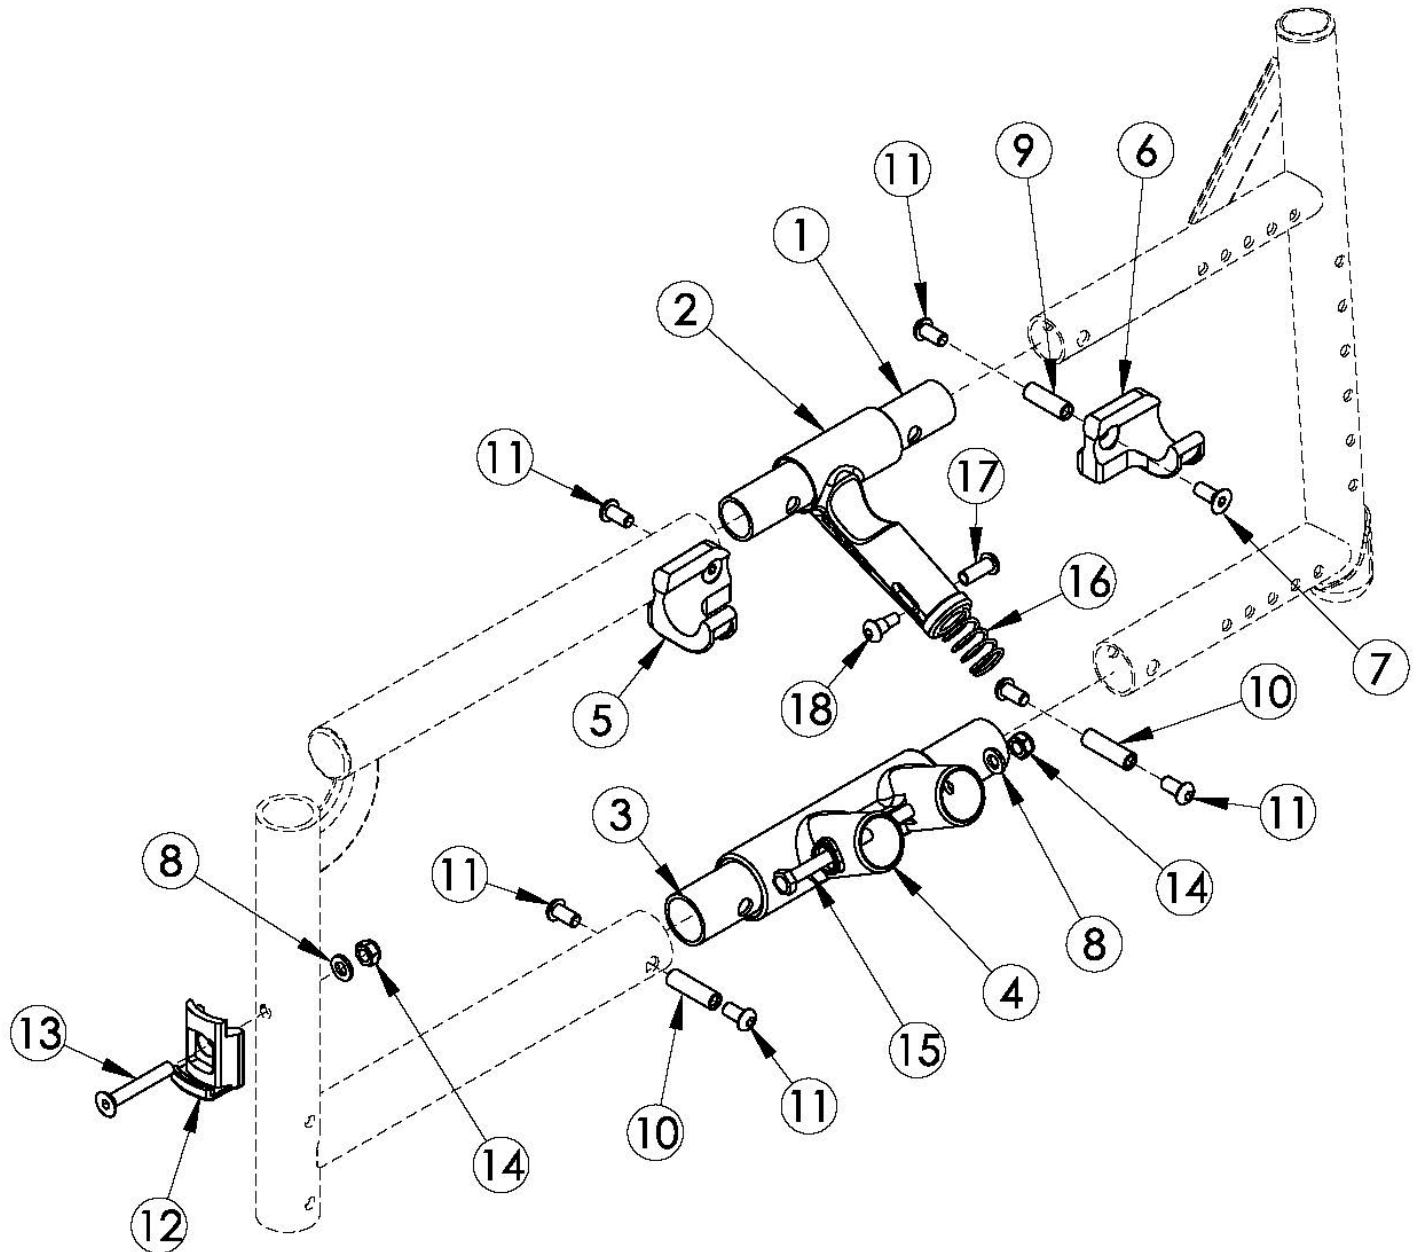

# Catalyst 5Vx Side Frame Assembly - Open Seating (Seating System)

Upper Pivot Assemblies are based on seat width

Item Number	Part Number	Description	Quantity	Retail
2b, 16-18	500024	Upper Pivot Assembly 14" Width <i>This kit also contains the 14" slider link (not pictured)</i>	1	\$44.77
2a, 16-18	500025	Upper Pivot Assembly 15" Width <i>This kit also contains the 15" slider link (not pictured)</i>	1	\$44.77