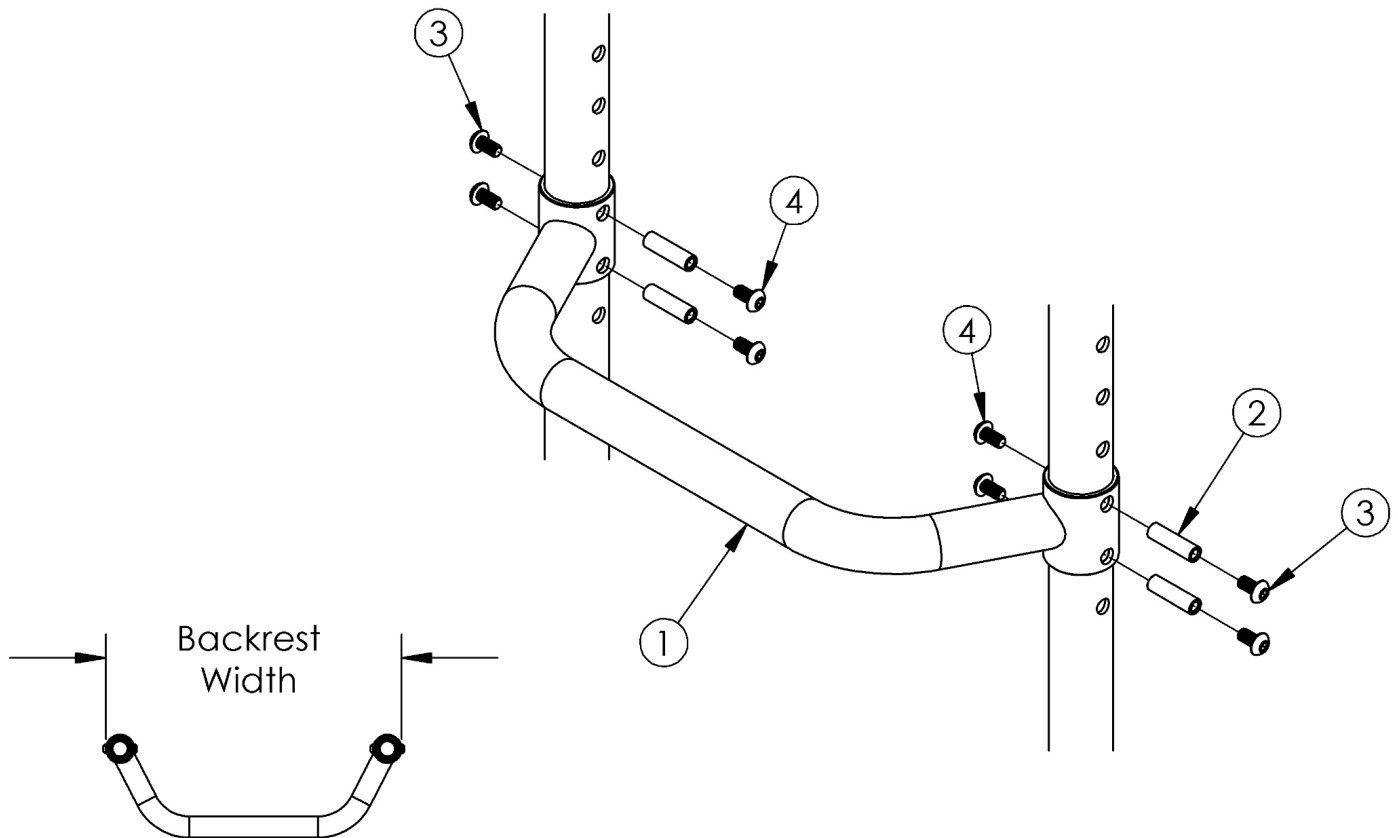

# Rogue XP Adjustable Height Rigidizer Bar

Part No.	Width
002023	8.3"
002024	9.3"
000525	10.3"
000526	11.3"
000527	12.3"
000528	13.3"
000185	14.3"
000186	15.3"
000187	16.3"
000188	17.3"
000189	18.3"
000190	19.3"
000191	20.3"

If quoting for the 1" Inward Offset backrest option, the rigidizer should be 1" less than the seat width. <p>

If quoting for the 2" Inward Offset backrest option, the rigidizer should be 2" less than the seat width. <p>

If quoting for the 2" Outward Offset backrest option, the rigidizer should be 2" greater than the seat width. <p>

Please note: the rigidizer bar gets painted according to the accent color selection. If an accent color is not provided, the rigidizer bar would get matched to the frame color.

Item Number	Part Number	Description	Quantity	Retail
1a	002023_ _ _	Adjustable Height Rigidizer Bar 8"	1	\$82.67
1b	002024_ _ _	Adjustable Height Rigidizer Bar 9"	1	\$82.67
1c	000525_ _ _	Adjustable Height Rigidizer Bar 10"	1	\$82.67
1d	000526_ _ _	Adjustable Height Rigidizer Bar 11"	1	\$82.67
1e	000527_ _ _	Adjustable Height Rigidizer Bar 12"	1	\$82.67
1f	000528_ _ _	Adjustable Height Rigidizer Bar 13"	1	\$82.67
1g	000185_ _ _	Adjustable Height Rigidizer Bar 14"	1	\$82.67
1h	000186_ _ _	Adjustable Height Rigidizer Bar 15"	1	\$82.67
1i	000187_ _ _	Adjustable Height Rigidizer Bar 16"	1	\$82.67
1j	000188_ _ _	Adjustable Height Rigidizer Bar 17"	1	\$82.67
1k	000189_ _ _	Adjustable Height Rigidizer Bar 18"	1	\$82.67
1l	000190_ _ _	Adjustable Height Rigidizer Bar 19"	1	\$82.67
1m	000191_ _ _	Adjustable Height Rigidizer Bar 20"	1	\$82.67
2	000073	M5 x 24 Threaded Barrel	4	\$3.78
3	103524	M5 x 10 BTN SHCS BLK ZN	4	\$0.53
4	100669	M5 x 10 BTN SHCS BLKZC w/Patch	4	\$1.58