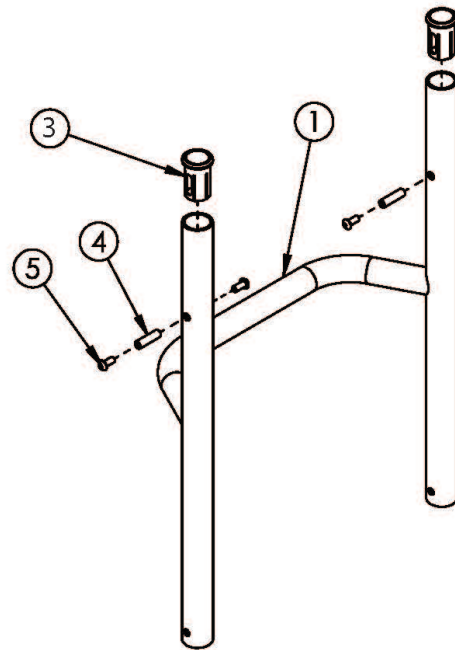

## **(Discontinued) Ethos / Rogue Fixed Height Backrest with Non-Adjustable Height Rigidizer Bar - Growth**

Fixed Height with Omit Push Handles

Fixed Height with Push Handles

Item Number	Part Number	Description	Quantity
1a	108760	Fixed Height Rigid Backrest 5", 14" Wide <i>Used with 9" back height with standard or low profile push handles</i>	1
1b	108762	Fixed Height Rigid Backrest 6", 14" Wide <i>Used with 10" back height with standard or low profile push handles or 12" back height with fold down push handles</i>	1
1c	108764	Fixed Height Rigid Backrest 7", 14" Wide <i>Used with 9" back height with omit push handles, 11" back height with standard or low profile push handles or 13" back height with fold down push handles</i>	1
1d	108766	Fixed Height Rigid Backrest 8", 14" Wide <i>Used with 10" back height with omit push handles, 12" back height with standard or low profile push handles or 14" back height with fold down push handles</i>	1
1e	108768	Fixed Height Rigid Backrest 9", 14" Wide	1