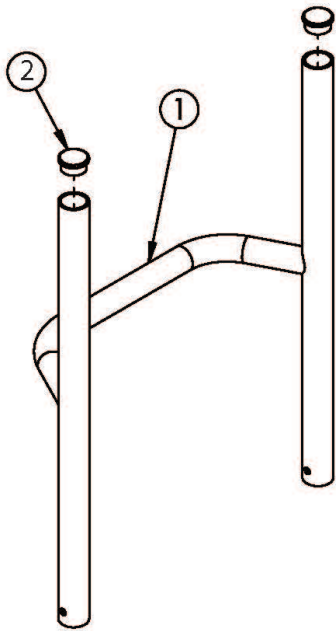

## **(Discontinued) Ethos / Rogue Fixed Height Backrest with Non-Adjustable Height Rigidizer Bar - Growth**

Fixed Height with Omit Push Handles

Fixed Height with Push Handles

Item Number	Part Number	Description	Quantity
1a	108760	Fixed Height Rigid Backrest 5", 14" Wide <i>Used with 9" back height with standard or low profile push handles</i>	1
1b	108762	Fixed Height Rigid Backrest 6", 14" Wide <i>Used with 10" back height with standard or low profile push handles or 12" back height with fold down push handles</i>	1
1c	108764	Fixed Height Rigid Backrest 7", 14" Wide <i>Used with 9" back height with omit push handles, 11" back height with standard or low profile push handles or 13" back height with fold down push handles</i>	1
1d	108766	Fixed Height Rigid Backrest 8", 14" Wide <i>Used with 10" back height with omit push handles, 12" back height with standard or low profile push handles or 14" back height with fold down push handles</i>	1
1e	108768	Fixed Height Rigid Backrest 9", 14" Wide	1