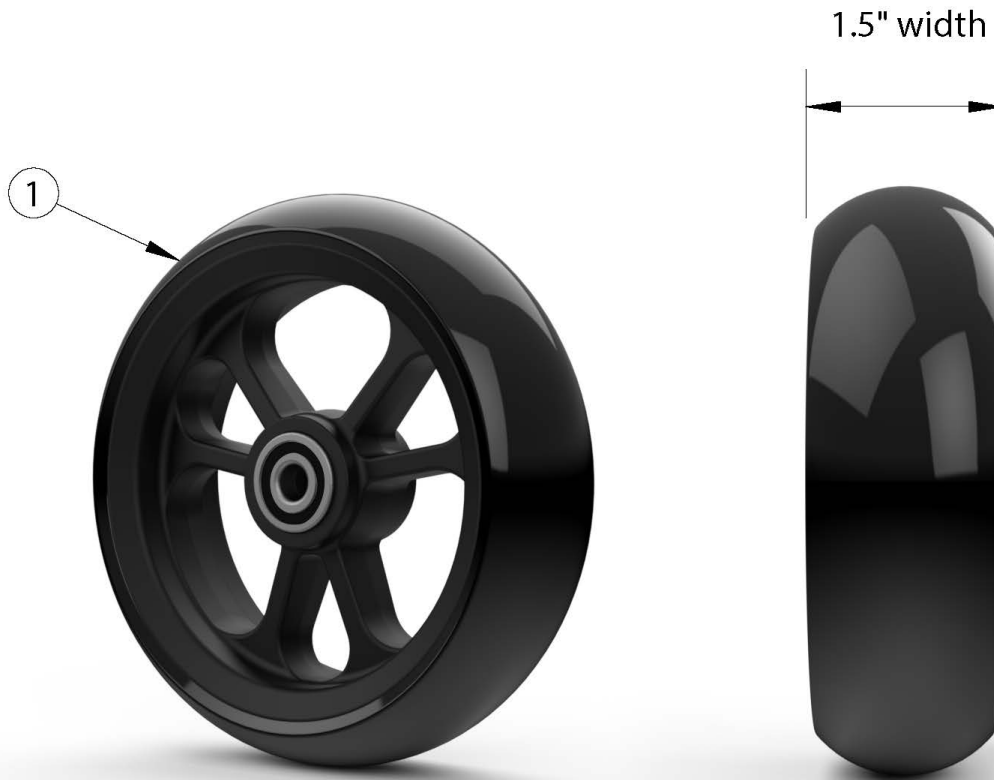

Little Wave XP Casters - 1.5" Soft Roll (Poly)

If changing size of casters, new forks may be needed.

Item Number	Part Number	Description	Quantity
1a	111842	Caster 4 x 1.5" Soft Roll	1
1b	111843	Caster 5 x 1.5" Soft Roll	1
1c	111844	Caster 6 x 1.5" Soft Roll	1