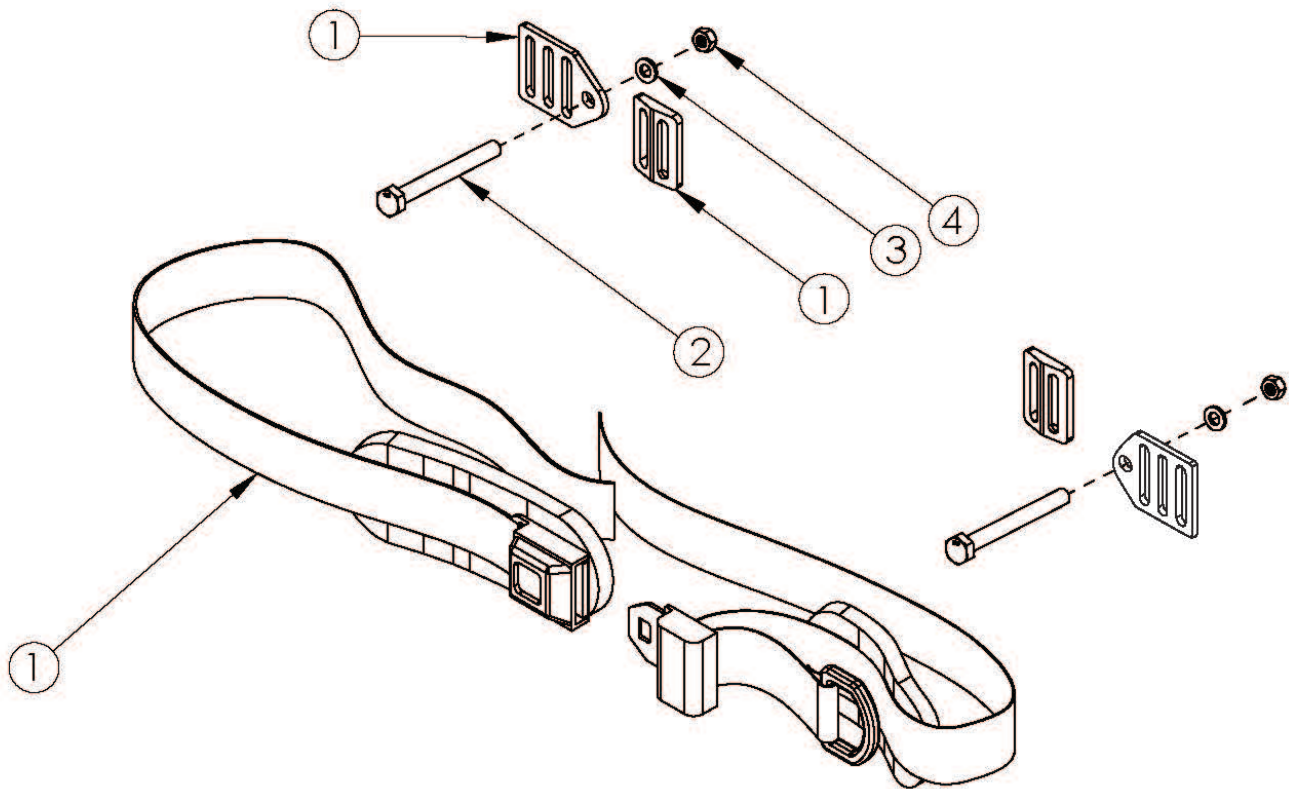

Ethos Pelvic Positioning Belts - 1" Padded Auto Buckle and Hardware

Item Number	Part Number	Description	Quantity	Retail
1, 2, 3, 4	111218	Belt Pelvic Positioning 1" Auto Buckle Padded 53", Clik/Ethos	1	\$178.50
1	100613	Belt Pelvic Positioning 1" Auto Buckle Padded 53"	1	\$178.50
2	100670	M6 x 45 BTN SHCS BLK ZC	2	\$1.66
3	100746	M6 Flat Washer Blk Zn	2	\$1.66
4	100658	M6 Nylock Nut Blk Zn	2	\$1.10