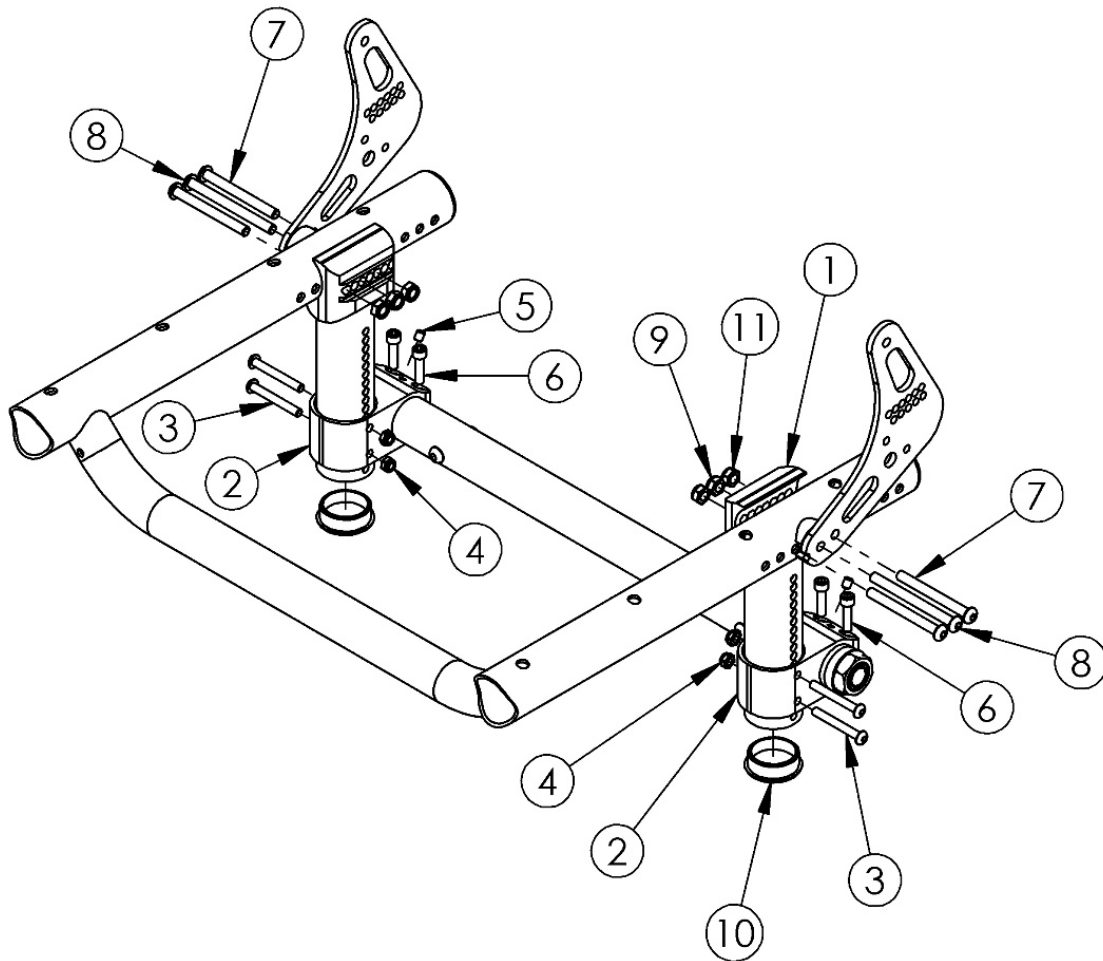

# Rogue ALX Mx Tower Index Mount (Formerly Tsunami)

*Replacement MX Towers may be quoted, but must be ordered through Customer Service*

Item Number	Part Number	Description	Quantity
1	000493	MX Tower, RG ALX	1
2	000462	Camber Mount Offset, RG ALX/LW XP	1
3	101186	M5 X 45 CLS12.9 DIN912 SHCS P/THD BLZ	2
4	100657	M5 Nylock Nut Blk Zn	2
5	105015	M5 X 6 DIN914 SSS CONE PT PLN	1
6	101120	M5 x 16 SHCS BLZ	2
7	003232	M6 x 55 BHCS Blk Zc	2

<b>Item Number</b>	<b>Part Number</b>	<b>Description</b>	<b>Quantity</b>
8	107138	M6 x 65, BHCS, P/THD BLZ	1
9	101456	M6 Ovl Top L/N ZC	1
10	101113	Tube End Plug 1 3/8"	1
11	100658	M6 Nylock Nut Blk Zn	2