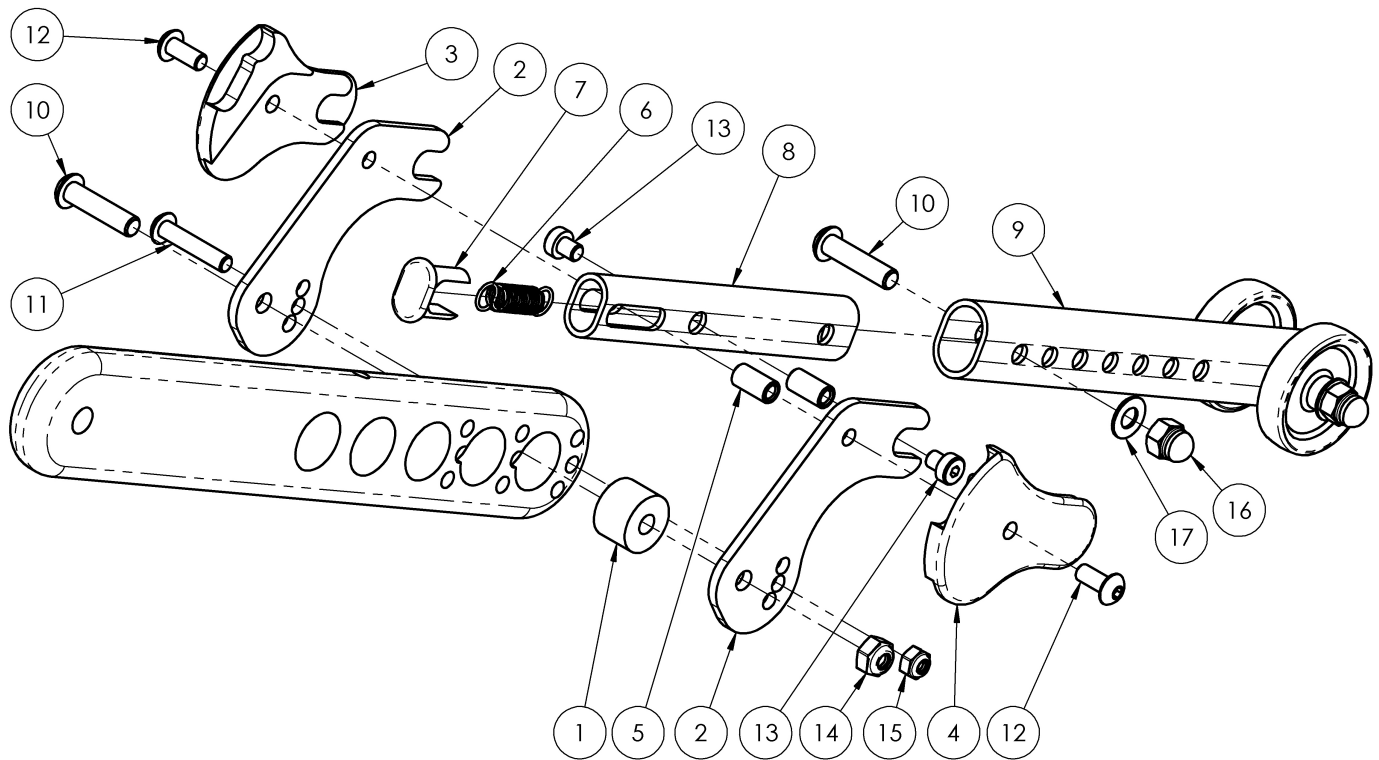

# Flip Rear Anti-Tip

Item Number	Part Number	Description	Quantity
1-7, 8a, 9a, 10-17	505580	Anti-Tip Kit, 12" FLIP EACH	1
1-7, 8a, 9a, 10-17	502886	Anti-Tip Kit, 12" FLIP PAIR	1
1-7, 8a, 9b, 10-17	505581	Anti-Tip Kit, 16" FLIP EACH	1
1-7, 8a, 9b, 10-17	502887	Anti-Tip Kit, 16" FLIP PAIR	1
1-7, 8b, 9b, 10-17	505582	Anti-Tip Kit, 20-24" FLIP EACH	1
1-7, 8b, 9b, 10-17	502888	Anti-Tip Kit, 20-24" FLIP PAIR	1
1	001906	Bushing, Anti-tip	1
2	001907	Anti-Tip Bracket	2
3	001908	Cover, Anti-Tip, R	1
4	001909	Cover, Anti-Tip, L	1
5	001910	Spring Anchor, Index, Anti-Tip	2
6	001911	Spring, Ext, .31OD x 1.16LG x .038W	1

Item Number	Part Number	Description	Quantity
7	001912	Cap, Tube, Anti-Tip	1
8a	001913	Tube, Anti-Tip, Short <i>Commonly used with 12" or 16" rear wheels</i>	1
8b	001914	Tube, Anti-Tip, Long <i>Commonly used with 20" - 24" rear wheels</i>	1
9a	001917	Extension Assembly, Anti-Tip, Short <i>Commonly used with 12" rear wheels</i>	1
9b	119675	Extension Assembly, Anti-Tip, Long <i>Includes entire lower anti-tip.</i>	1
10	101593	M6 x 25 BTN SHCS BLKZC	2
11	102616	M5 X 25 BHCS BLK ZC	1
12	102799	M5 x 12, BHCS, BZ w/Patch	2
13	102796	M5 x 6, Low SHCS, Blk Zn	2
14	100658	M6 Nylock Nut Blk Zn	1
15	100657	M5 Nylock Nut Blk Zn	1
16	100558	M6 Nyl Ins Domed Cap L/N Zc	1
17	102803	Washer Flat .250 X .500 X .027 Hx Blz	1