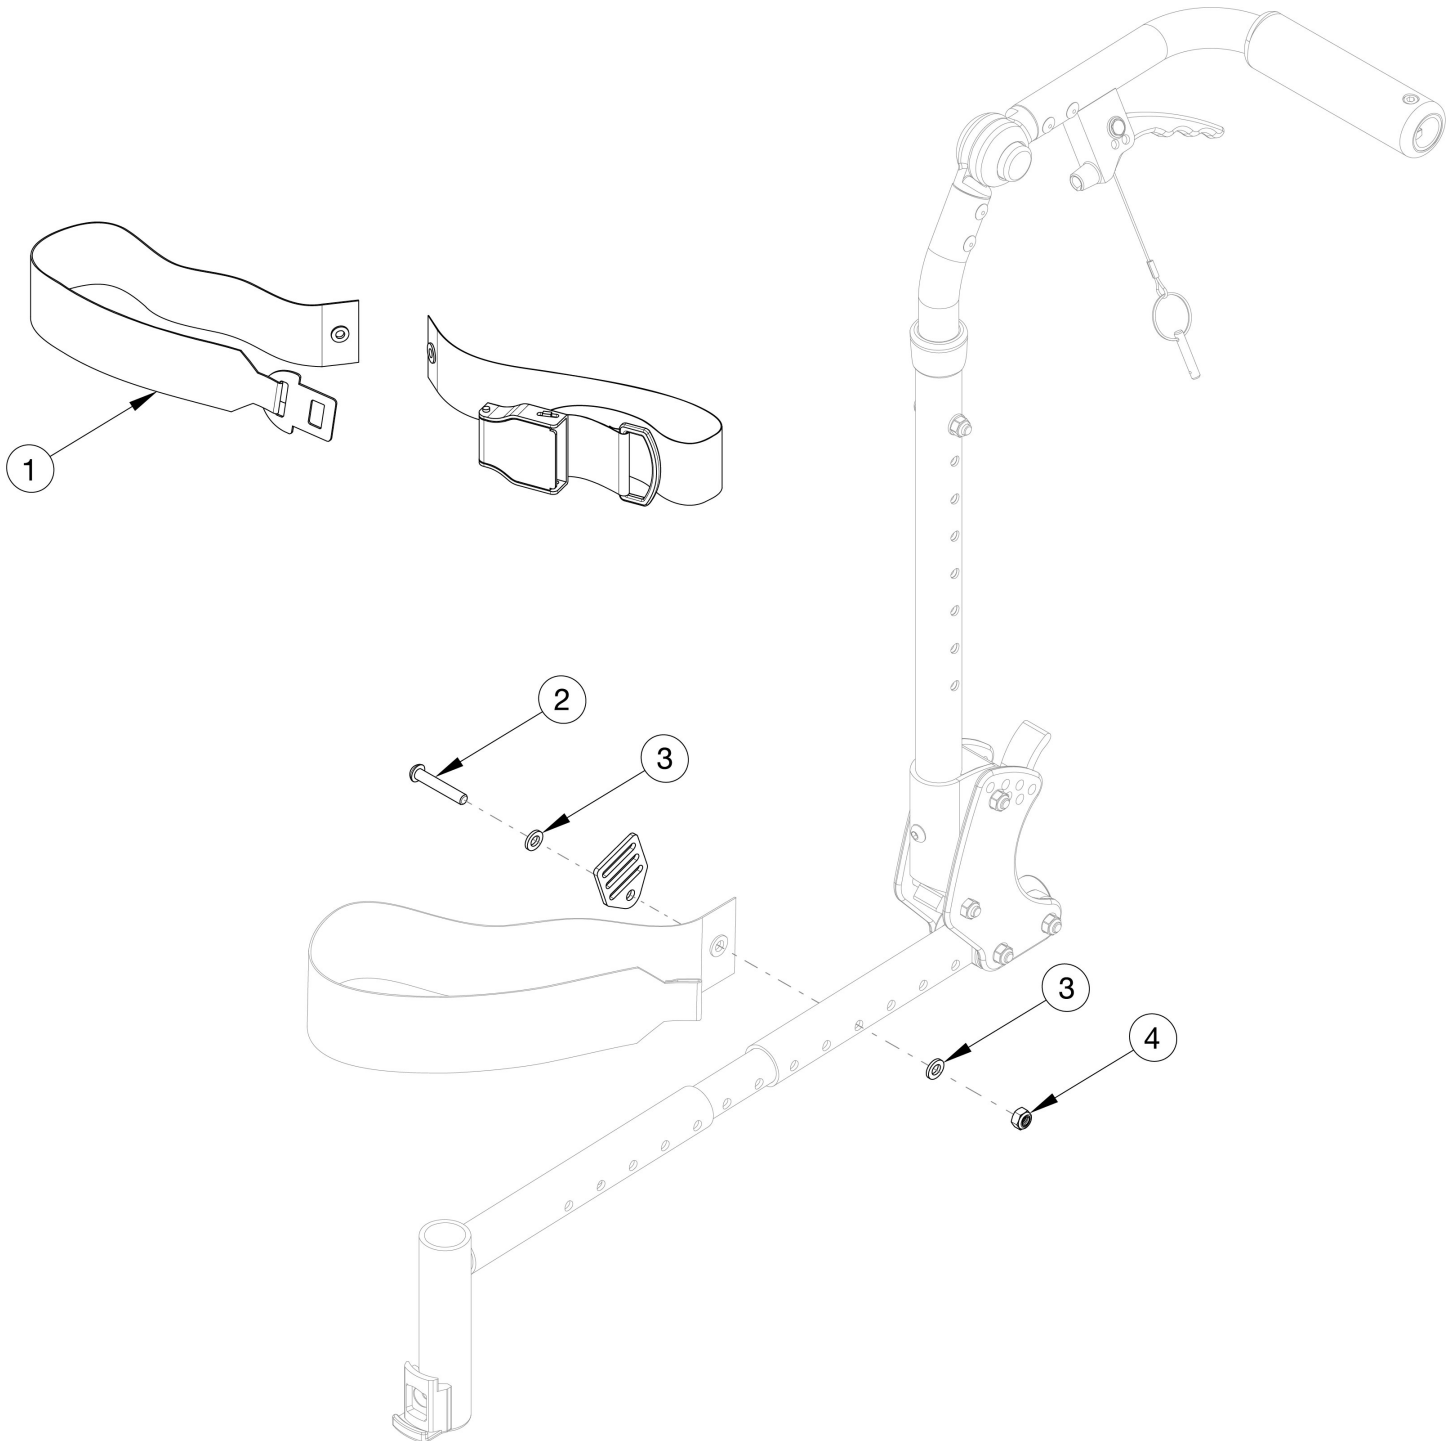

Arc Pelvic Positioning Belt - 2" Airline Buckle and Hardware

| Item Number | Part Number | Description | Quantity |
|-------------|-------------|---|----------|
| 1 | 100594 | Belt Pelvic Positioning 2" Airline Buckle 50" | 1 |
| 2 - 4 | 102919 | Seat Belt Mounting Hardware Flip / Liberty / Arc (PAIR) | 1 |