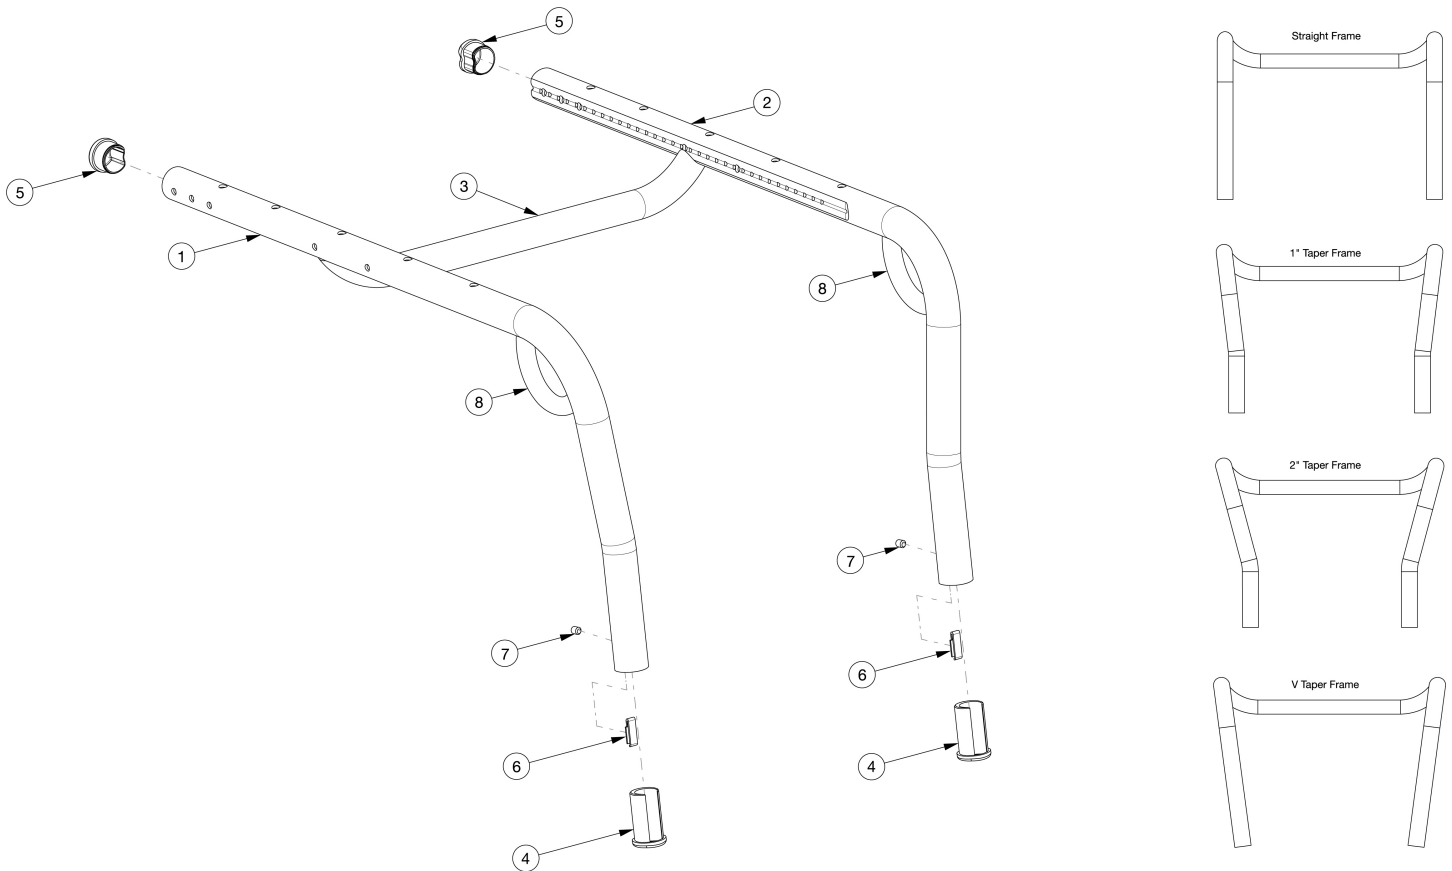

Ethos Seat Frame

Replacement Seat Frames may be quoted but must be ordered through Customer Service. Serial number required upon order
 Replacement Ethos Transit Seat Frames will include front transit brackets only. To quote rear transit brackets, please see Ethos Transit page.

Item Number	Part Number	Description	Quantity
4a	003984	Footrest Bushing 1.125, Black	2
4b	107710_ _ _	Footrest Bushing, Highlight Color	2
5	002791	Seat Tube End Cap	2
6	002798	Footrest Screw Plate	2
7	102090	M6 Set Screw Flat Point	2