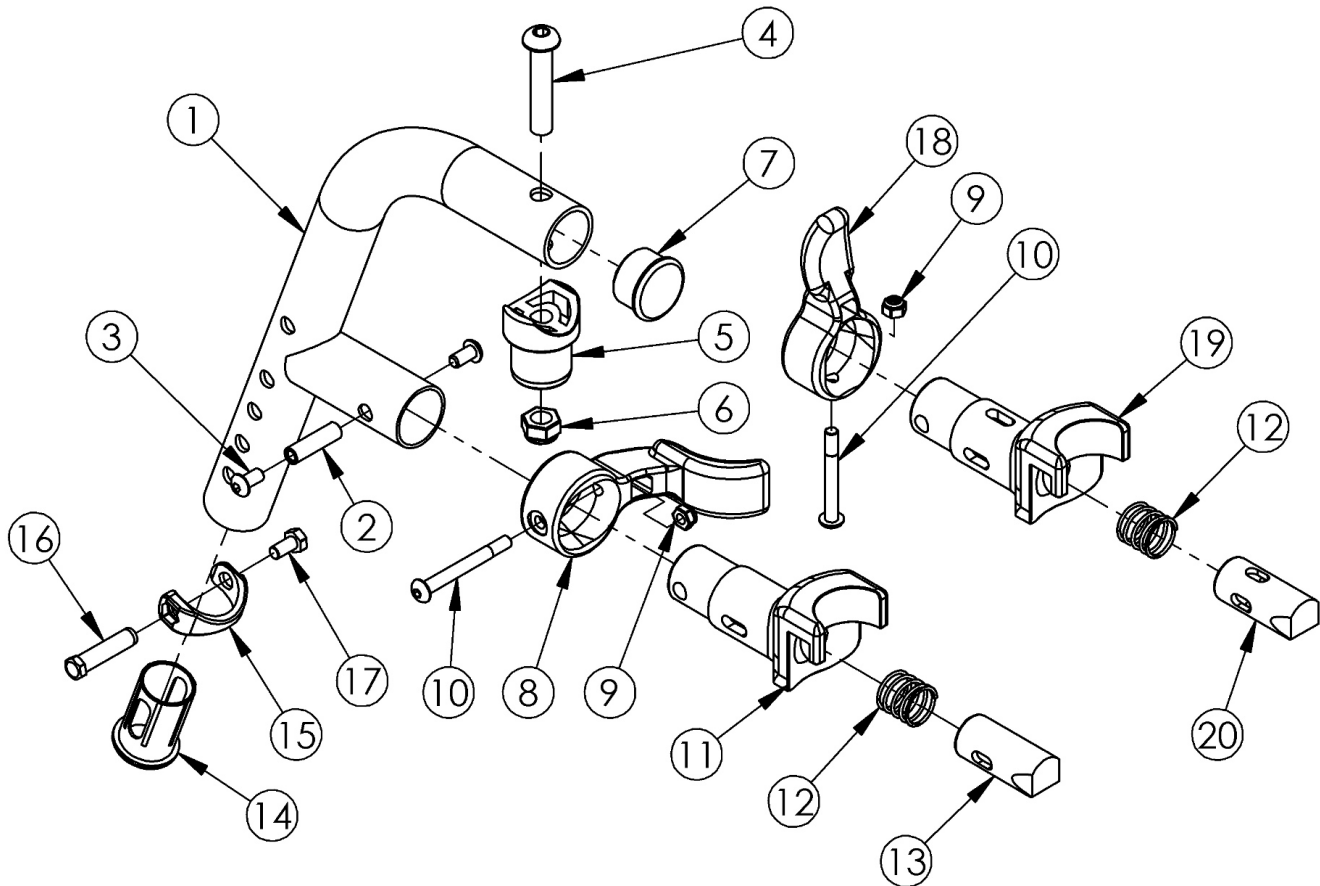

Titanium 70 Degree Extension Mount Hanger

Please Note: If chair was built with a fixed front frame or hangers were omitted, then latch blocks need to be ordered with hangers. Please reference the side frame parts manual page.