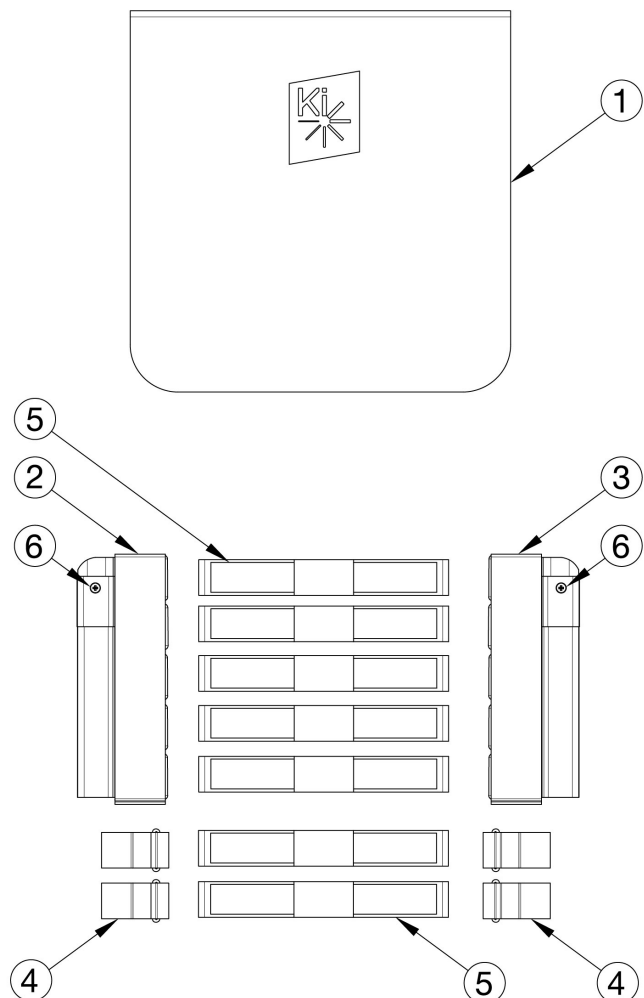

Liberty Tension Adjustable Back Upholstery

Backrest Range and Height	Wings	Total Strap Qty	Total D-Ring Qty
Short 14" - 15"	003094 003095	6	2
Short 16" - 17" Medium 16" - 17"	003094 003095	7	4
Short 18" Medium 18" - 19" Tall 18" - 19"	003096 003097	8	6
Medium 20" Tall 20" - 21"	003096 003097	9	8
Tall 22"	003096 003097	10	10

Assemblies contain the cover, amount of straps and d-rings used for the tallest height listed in the assembly. Attaching hardware is not included with the back upholstery assemblies

Item Number	Part Number	Description	Quantity
1a, 2a, 3a, 4, 5a	506566	Back Upholstery Assembly Tension Adjustable with Standard Cover 14W, 14" - 18" Height, Liberty	1
1b, 2b, 3b, 4, 5a	506567	Back Upholstery Assembly Tension Adjustable with Standard Cover 14W, 16" - 20" Height, Liberty	1
1c, 2a, 3a, 4, 5b	506568	Back Upholstery Assembly Tension Adjustable with Standard Cover 15W, 14" - 18" Height, Liberty	1
1d, 2b, 3b, 4, 5b	506569	Back Upholstery Assembly Tension Adjustable with Standard Cover 15W, 16" - 20" Height, Liberty	1
1e, 2a, 3a, 4, 5c	506570	Back Upholstery Assembly Tension Adjustable with Standard Cover 16W, 14" - 18" Height, Liberty	1