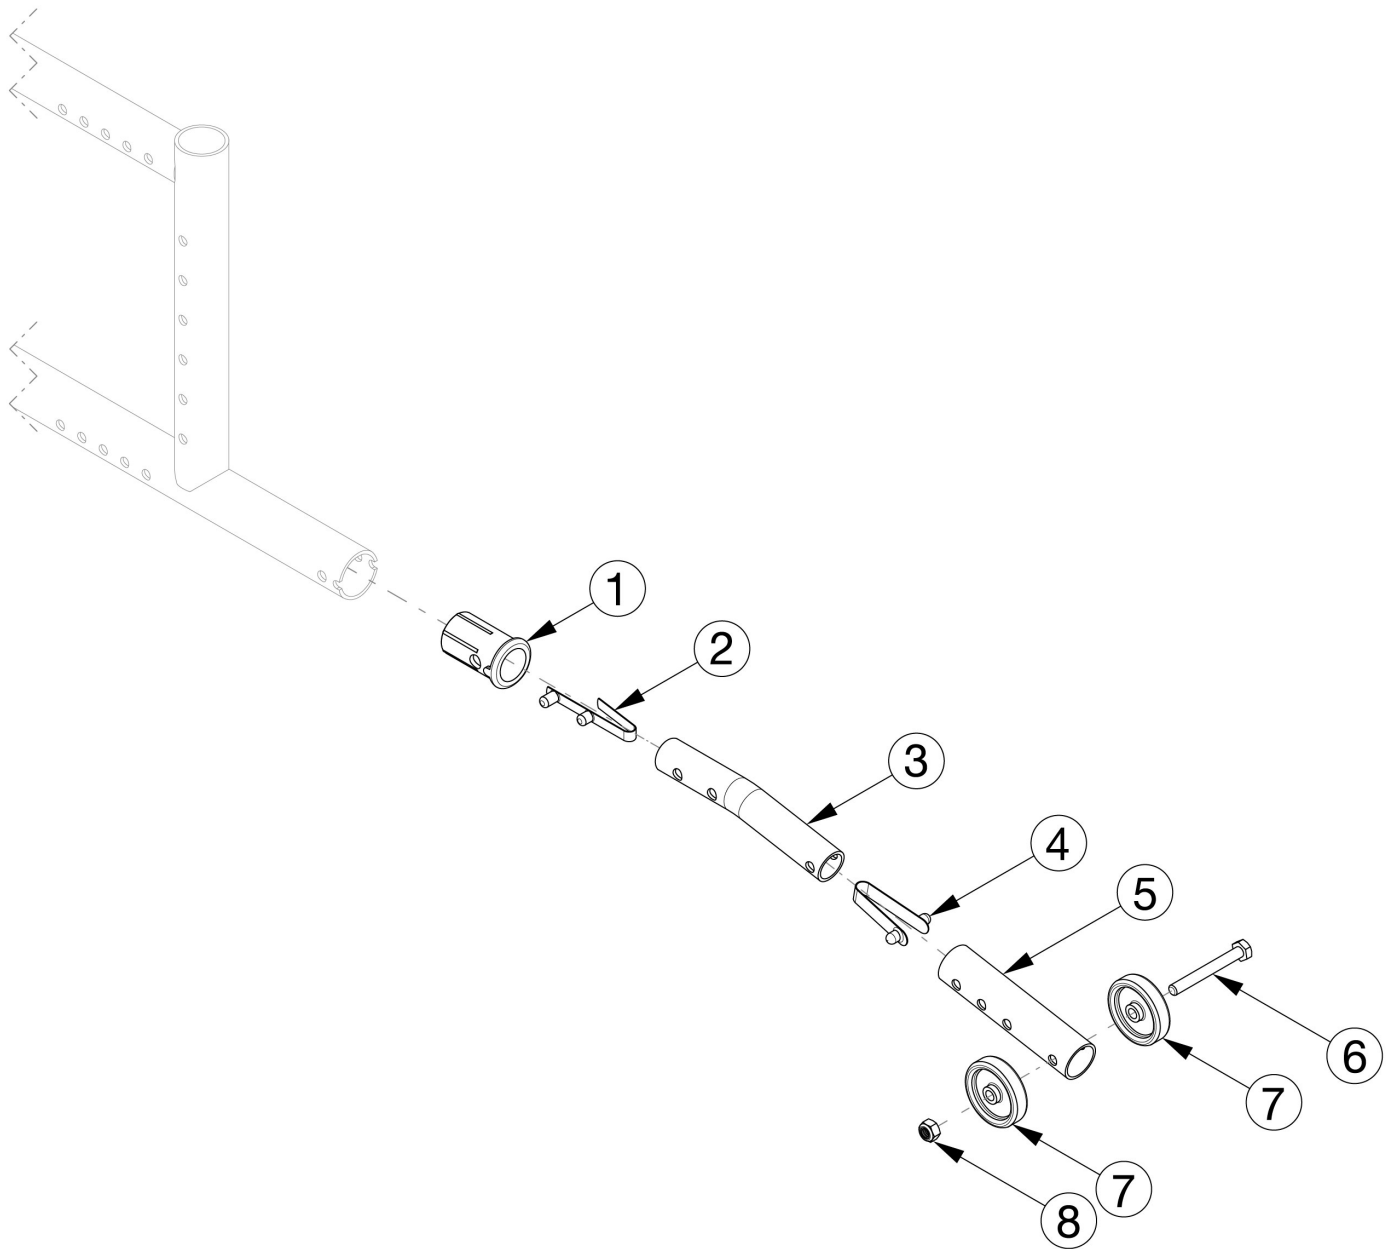

Catalyst E Anti-tips

Item Number	Part Number	Description	Quantity	Retail
1-2, 3a, 4, 5a, 6-8	115302	Anti Tip Assembly Extra Short, Catalyst E <i>Used with 11.5" - 12.5" RSH</i>	1	\$32.77
1-2, 3b, 4, 5a, 6-8	115303	Anti Tip Assembly Short, Catalyst E <i>Used with 13" - 14" RSH</i>	1	\$33.12
1-2, 3c, 4, 5a, 6-8	115304	Anti Tip Assembly, Medium, Catalyst E <i>Used with 14.5" - 16" RSH</i>	1	\$33.47
1-2, 3d, 4, 5a, 6-8	115922	Anti Tip Assembly, Long, Catalyst E	1	\$55.42

Item Number	Part Number	Description	Quantity	Retail
		<i>Used with 16.5" - 18" RSH and 18" and 20" Wheels</i>		
1-2, 3e, 4, 5b, 6-8	115923	Anti Tip Assembly Extra Long, Catalyst E <i>Used with 18.5" - 20" RSH and 22" and 24" Wheels</i>	1	\$55.42
1	111943	Anti-Tip Sleeve, CAT E	1	\$0.20
2	100533	Detent Button	1	\$3.77
3a	112552	Anti-Tip Tube Upper Short, CAT E <i>Used with 11.5" - 12.5" RSH</i>	1	\$6.00
3b	112553	Anti-Tip Tube Upper Medium, CAT E <i>Used with 13" - 14" RSH</i>	1	\$6.35
3c	112554	Anti-Tip Tube Upper Long, CAT E <i>Used with 14.5" - 16" RSH</i>	1	\$6.70
3d	000991	Anti Tip Tube Upper Short <i>Used with 16.5" - 18" RSH and 18" and 20" Wheels</i>	1	\$11.48
3e	000077	Anti Tip Tube Upper Medium <i>Used with 18.5" - 20" RSH and 22" and 24" Wheels</i>	1	\$19.49
4	100534	Detent Button Lower	1	\$3.77
5a	000992	Anti-Tip Extension Short	1	\$8.58
5b	000076	Anti-Tip Extension Long, Anodized	1	\$13.64
6	101826	M6 x 50 HHCS Blk Zn	1	\$2.21
7	100506	Anti-Tip Tube Wheel	2	\$4.02
8	100658	M6 Nylock Nut Blk Zn	1	\$1.10