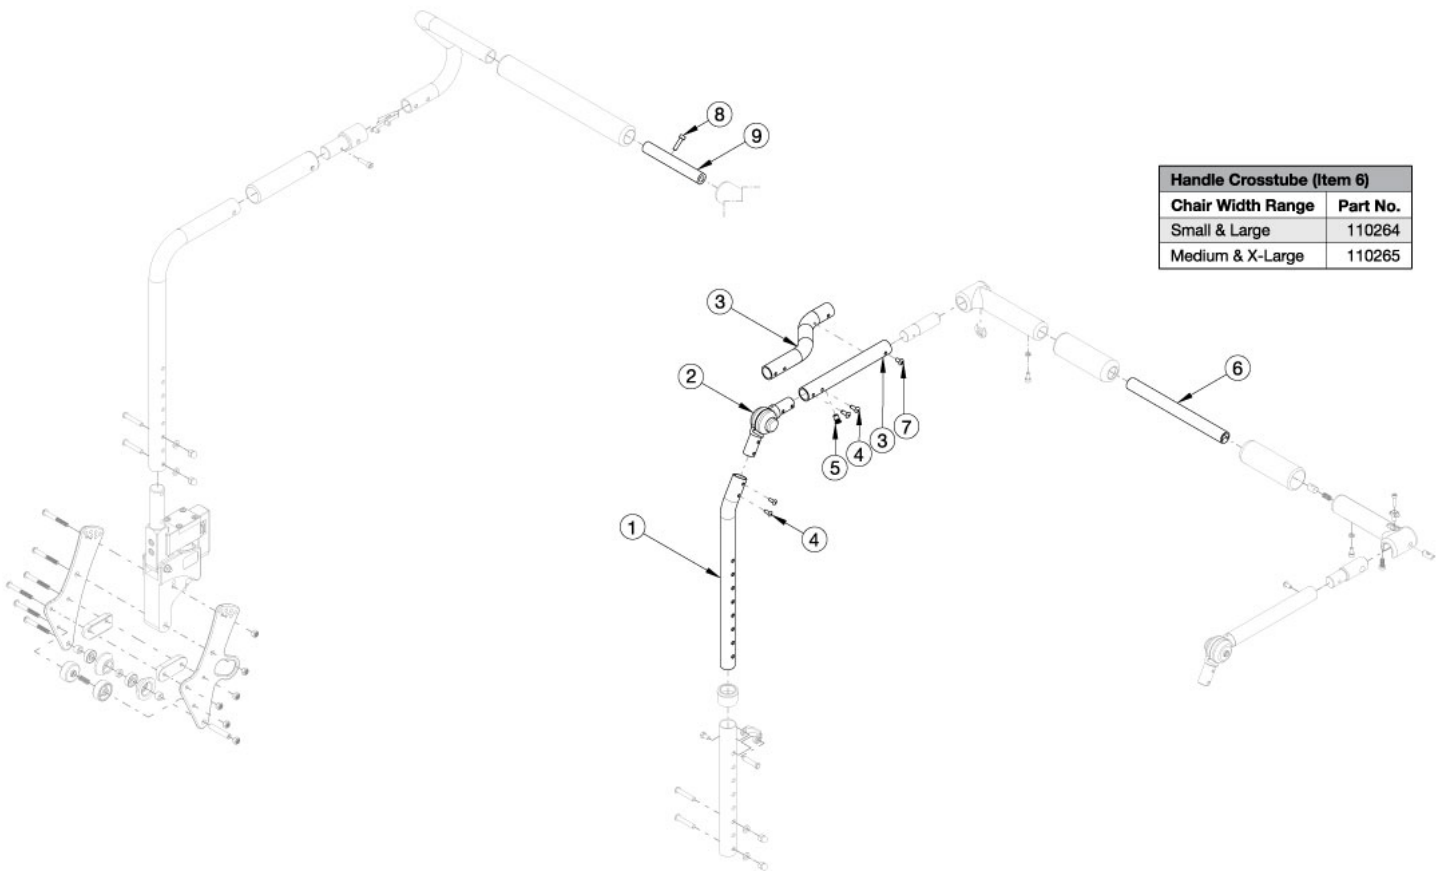

Arc Dynamic Rocker Back - Growth

Handle Crosstube (Item 6)	
Chair Width Range	Part No.
Small & Large	110264
Medium & X-Large	110265

Callout #3: 10"-13" widths receive the curved tube and 14"-18" widths receive the straight shaped tube. When changing backrest types, check to see if new cables and tilt triggers are needed for both foot and hand tilts.

Item Number	Part Number	Description	Quantity
1a, 2, 3a, 4, 5, 7	113884	Height Adjustable Back Tube Assembly, Upper, Dynamic Rocker Back, 10-13" Wide, Right, Arc	1
1b, 2, 3b, 4, 5, 7	113885	Height Adjustable Back Tube Assembly, Upper, Dynamic Rocker Back, 10-13" Wide, Left, Arc	1
1a, 2, 3c, 4, 5, 7	113886	Height Adjustable Back Tube Assembly, Upper, Dynamic Rocker Back, 14-18" Wide, Right, Arc	1
1b, 2, 3d, 4, 5, 7	113887	Height Adjustable Back Tube Assembly, Upper, Dynamic Rocker Back, 14-18" Wide, Left, Arc	1
8, 9a	113922	Stroller Handle Backrest Growth Strut, 10-12" Wide, Arc	1
8, 9b	113923	Stroller Handle Backrest Growth Strut, 11-13" Wide, Arc	1
8, 9c	113924	Stroller Handle Backrest Growth Strut, 14-18" Wide, Arc	1
6a	110264	Cross Tube, Rigidizer Handle, 14-16 Wide	1
6b	110265	Cross Tube, Rigidizer Handle, 16-18 Wide	1