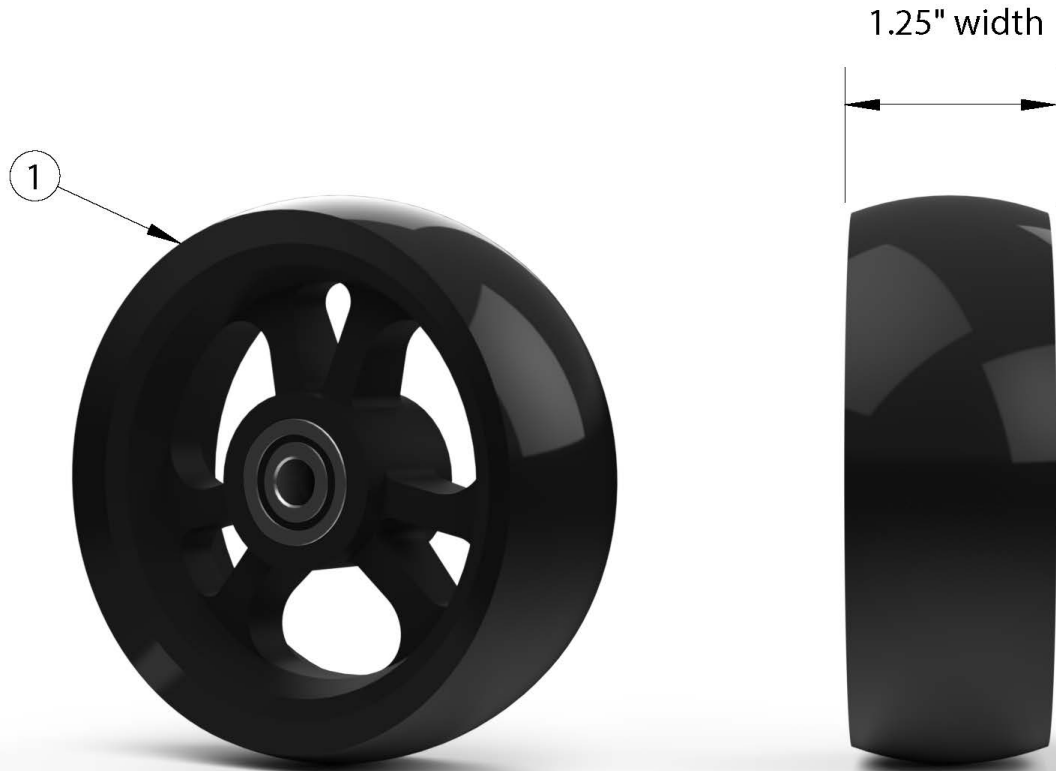

# Rogue2 Casters - 1" Poly

Item Number	Part Number	Description	Quantity
1a	100809	Caster 4 x 1" Poly (1.25") <i>Replaced part number 100517</i>	1
1b	100807	Caster 5 x 1" Poly (1.25") <i>Replaced part number 100518</i>	1
1c	100786	Caster 6 x 1" Poly (1.25") <i>Replaced part number 100521</i>	1