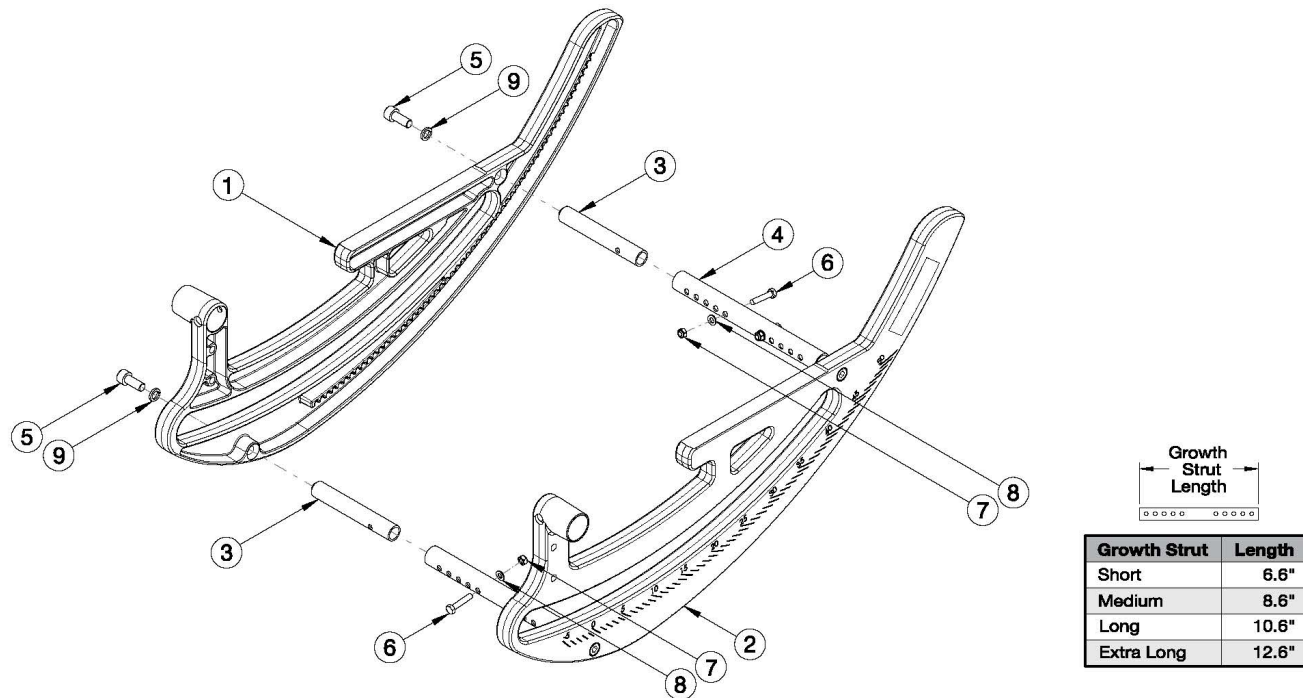

Focus CR Rotary Frame

Rotary Frame Assemblies and Growth Struts based on Frame Width Range

Item Number	Part Number	Description	Quantity	Retail
1a	505488	Rotary Frame Right, Focus <i>Replacement for 001000INST</i>	1	\$474.02
1b	505301	Rotary Frame with Transit Right <i>Contains Rotary Frame with Transit Bracket and Retrofit Instructions (Transit not shown in image). If wanting to retrofit the Transit option, please see the Focus CR Transit page.</i>	1	\$521.85
2a	505489	Rotary Frame Left, Focus <i>Replacement for 001001INST</i>	1	\$474.02
2b	505302	Rotary Frame with Transit Left <i>Contains Rotary Frame with Transit Bracket and Retrofit Instructions (Transit not shown in image). If wanting to retrofit the Transit option, please see the Focus CR Transit page.</i>	1	\$521.85
1a, 2a, 3, 4a, 5 - 9	501069	Rotary Frame Assembly Small Focus	1	\$1,235.29
1a, 2a, 3, 4b, 5 - 9	501070	Rotary Frame Assembly Medium Focus	1	\$1,239.80
1a, 2a, 3, 4c, 5 - 9	501071	Rotary Frame Assembly Large Focus	1	\$1,244.29
1a, 2a, 3, 4d, 5 - 9	114274	Rotary Frame Assembly X-Large Focus	1	\$1,246.72