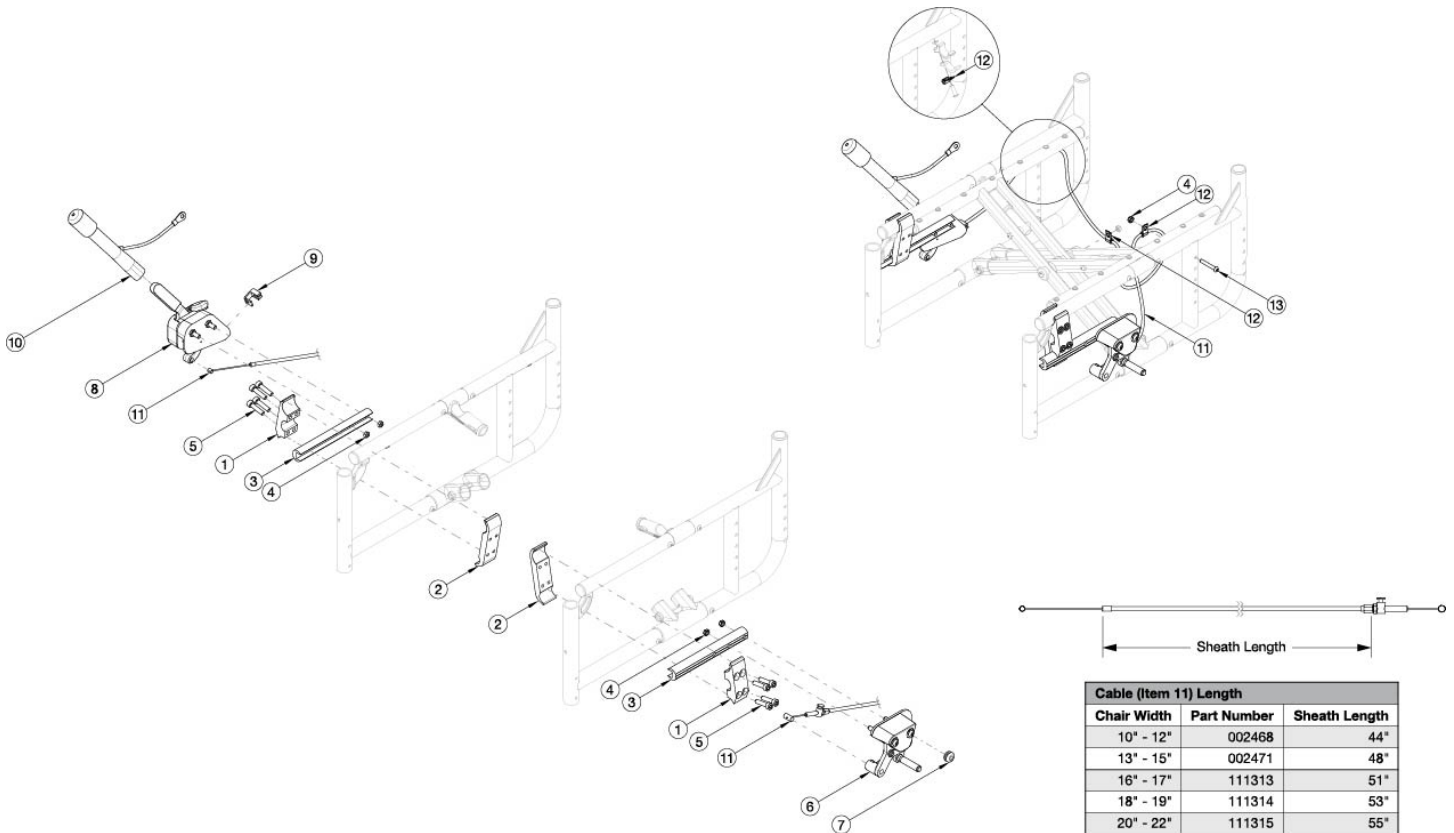

Catalyst 5Vx Hemi Wheel Lock

Cable (Item 11) Length		
Chair Width	Part Number	Sheath Length
10" - 12"	002468	44"
13" - 15"	002471	48"
16" - 17"	111313	51"
18" - 19"	111314	53"
20" - 22"	111315	55"

Item Number	Part Number	Description	Quantity
1-5, 6a, 7, 8a, 9, 10, 11a, 12, 13	122930	Hemi Wheel Lock Assembly, Width 10-12, Right Side Mounted, Catalyst 5Vx	1
1-5, 6a, 7, 8a, 9, 10, 11b, 12, 13	122932	Hemi Wheel Lock Assembly, Width 13-19, Right Side Mounted, Catalyst 5Vx	1
1-5, 6a, 7, 8a, 9, 10, 11c, 12, 13	122934	Hemi Wheel Lock Assembly, Width 20-22, Right Side Mounted, Catalyst 5Vx	1
1-5, 6b, 7, 8b, 9, 10, 11a, 12, 13	122931	Hemi Wheel Lock Assembly, Width 10-12, Left Side Mounted, Catalyst 5Vx	1
1-5, 6b, 7, 8b, 9, 10, 11b, 12, 13	122933	Hemi Wheel Lock Assembly, Width 13-19, Left Side Mounted, Catalyst 5Vx	1
1-5, 6b, 7, 8b, 9, 10, 11c, 12, 13	122935	Hemi Wheel Lock Assembly, Width 20-22, Left Side Mounted, Catalyst 5Vx	1
1	000143	Wheel Lock Clamp Extended Top CAT	1
2	000144	Wheel Lock Clamp Extended Bottom CAT	1
3	001321	Wheel Lock Mount Bar Extended	1

Item Number	Part Number	Description	Quantity
4	100658	M6 Nylock Nut Blk Zn	5
5	100780	M6 x 25 SHCS ZC	4
6a	111591	Wheel Lock Follower Assembly without Mount, Left	1
6b	111592	Wheel Lock Follower Assembly without Mount, Right	1
7	115743	Wheel Lock Retaining Grommet	1
8a	111593	Hemi Wheel Lock, Master Assembly, Right without Mount	1
8b	111594	Hemi Wheel Lock, Master Assembly, Left without Mount	1
9	115742	Hemi Wheel Lock Cable Retaining Clip	1
10	200369	Wheel Lock Extension	1
11a	122726	Drum Brake / Hemi Wheel Lock Short Cable <i>Used with Seat Widths 10 - 12"</i>	1
11b	122727	Drum Brake / Hemi Wheel Lock Medium Cable <i>Used with Seat Widths 13 - 19"</i>	1
11c	122728	Drum Brake / Hemi Wheel Lock Long Cable <i>Used with Seat Widths 20 - 22"</i>	1
12	001239	P-Clip 3/16"	3
13	100797	M6 x 40 BHCS BLK ZC	1