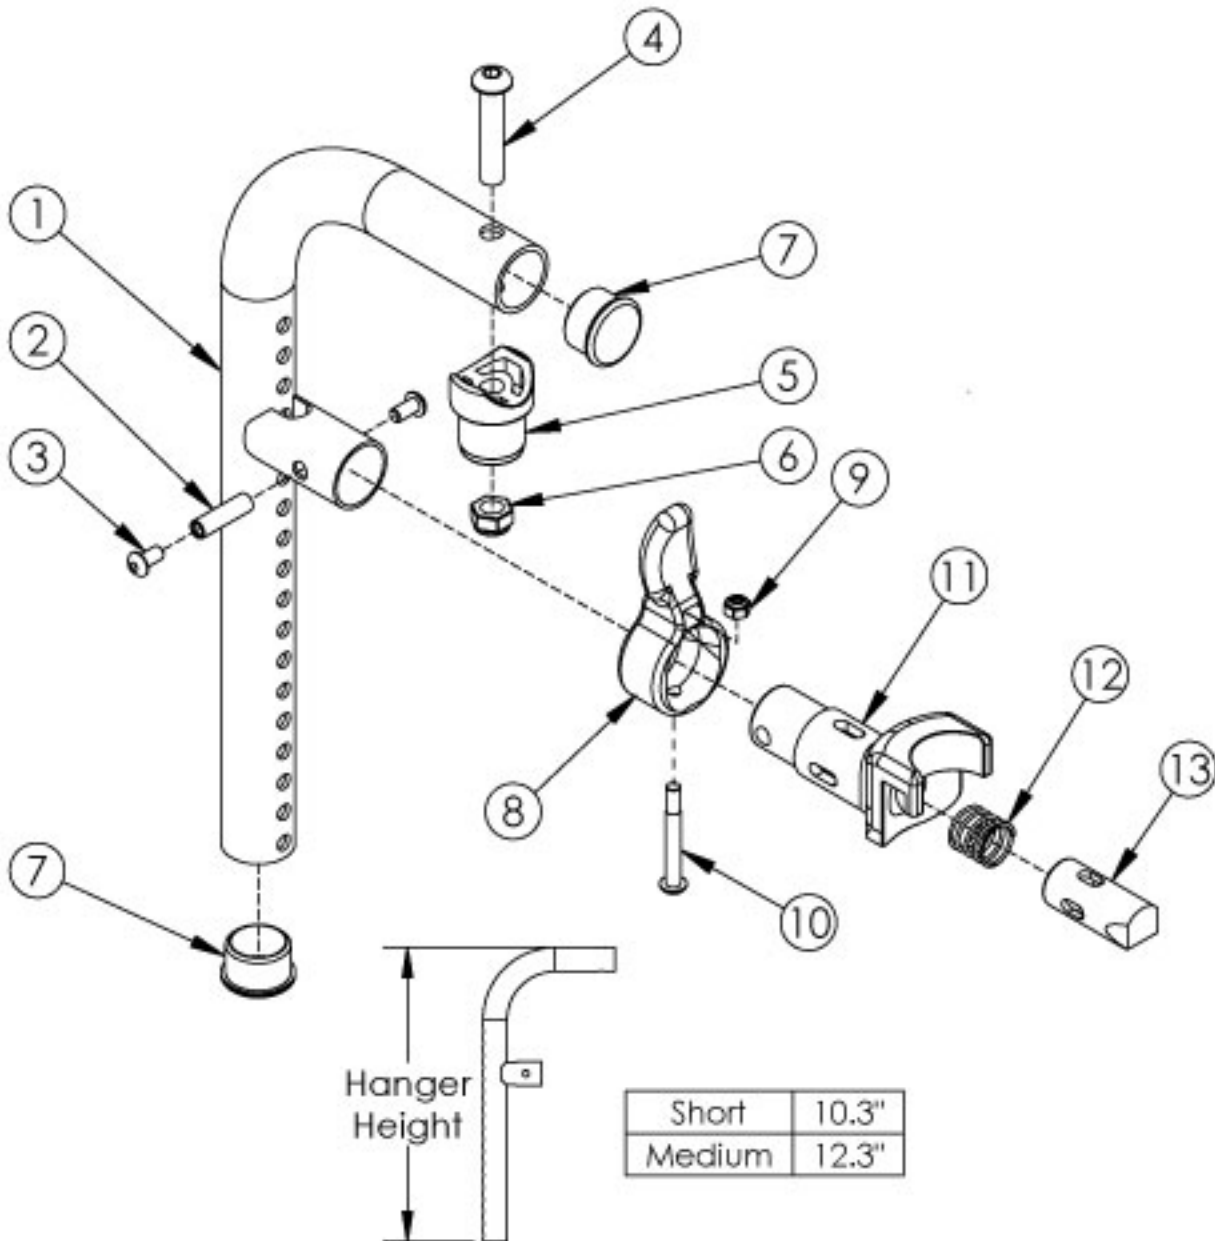

Liberty 90 Degree Front Mount Hanger

Please Note: If chair was built with hangers omitted, then latch blocks need to be ordered with hangers. Please reference the "Seat Frame" parts manual page.

Item Number	Part Number	Description	Quantity
1a, 7	___163	Hanger Tube Assm 90 Front Mount Medium ___	1
1b, 7	501361___	Hanger Tube Assm 90 Front Mount Short ___	1
1a-13	504653___	Hanger Assm 90 Front Mount Medium 4-Way - In-Line	1
1b-13	504651___	Hanger Assm 90 Front Mount Short 4-Way - In-Line	1

Item Number	Part Number	Description	Quantity
1a-13	504675_ _ _	Hanger Assm 90 Front Mount Medium 4-Way - Out Left	1
1a-13	504676_ _ _	Hanger Assm 90 Front Mount Medium 4-Way - Out Right	1
1b-13	504673_ _ _	Hanger Assm 90 Front Mount Short 4-Way - Out Left	1
1b-13	504674_ _ _	Hanger Assm 90 Front Mount Short 4-Way - Out Right	1
8-13	003225	Assembled 4-Way In Line Hanger Release	1
8-13	003225INST	Assembled 4-Way In Line Hanger Release with Instruction	1
8-13	003643	Assembled 4-Way Out Hanger Release, Left	1
8-13	003643INST	Assembled 4-Way Out Hanger Release, Left with Instruction	1
8-13	003642	Assembled 4-Way Out Hanger Release, Right	1
8-13	003642INST	Assembled 4-Way Out Hanger Release, Right with Instruction	1
2	000073	M5 x 24 Threaded Barrel	1
3	100669	M5 x 10 BTN SHCS BLKZC w/Patch	2
4	100673	M8 x 45 BTN SHCS BLKZC	1
5	000032	Footrest Hanger Pivot Saddle	1
6	100659	M8 Nylock Nut Blk Zn	1
7	100804	Tube End Plug 1"	2
8	003228	Hanger Latch, 4-Way, Lever	1
8	003228INST	Hanger Latch, 4-Way, Lever with Instruction	1
9	100657	M5 Nylock Nut Blk Zn	1
10	001374	M5 x 40 BHCS P/THD BLKZC	1
11	003226	Hanger Latch Bracket	1
11	003226INST	Hanger Latch Bracket with 4-way Release Instruction	1
12	000119	Hanger Spring	1
13	003227	Hanger Latch Pin	1
13	003227INST	Hanger Latch Pin with 4-Way Release Instruction	1