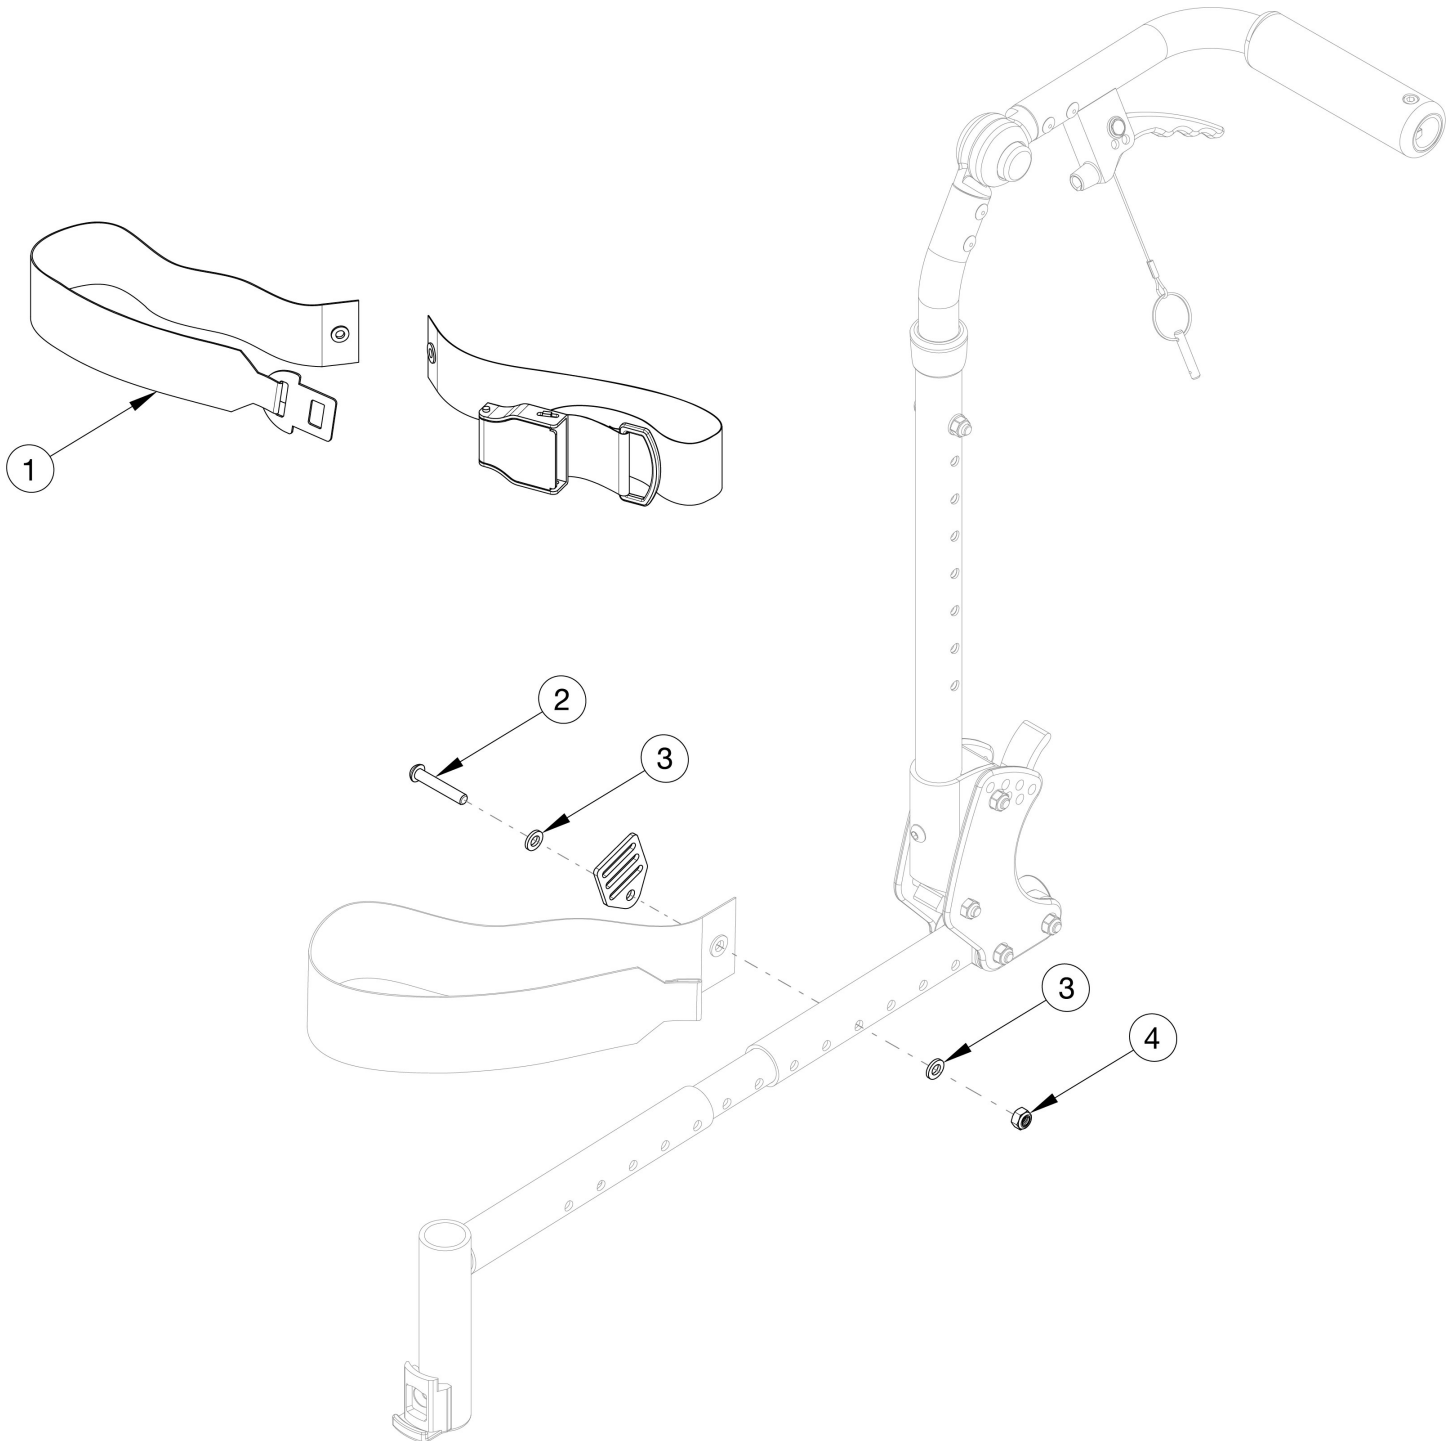

# Flip Pelvic Positioning Belts - 2" Airline Buckle and Hardware

Item Number	Part Number	Description	Quantity
1	100594	Belt Pelvic Positioning 2" Airline Buckle 50"	1
2 - 4	102919	Seat Belt Mounting Hardware Flip / Liberty / Arc (PAIR)	1