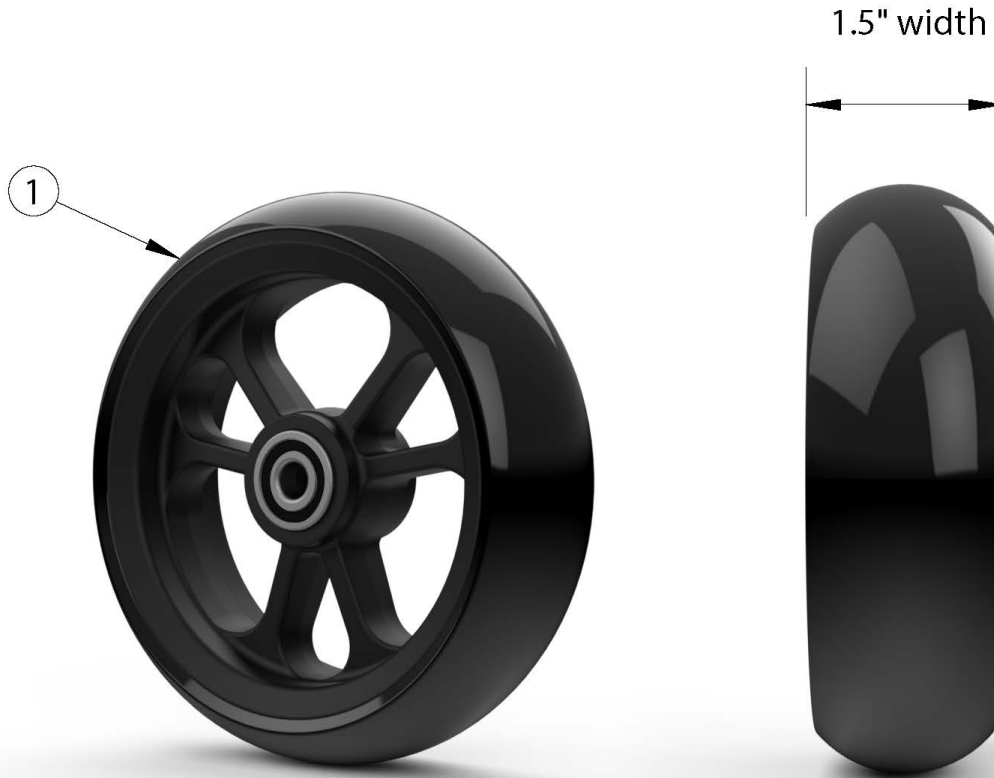

Rogue ALX Casters - 1.5" Poly

If changing size of casters, new forks may be needed.

Item Number	Part Number	Description	Quantity
1a	111842	Caster 4 x 1.5" Poly	1
1b	111843	Caster 5 x 1.5" Poly	1
1c	111844	Caster 6 x 1.5" Poly	1