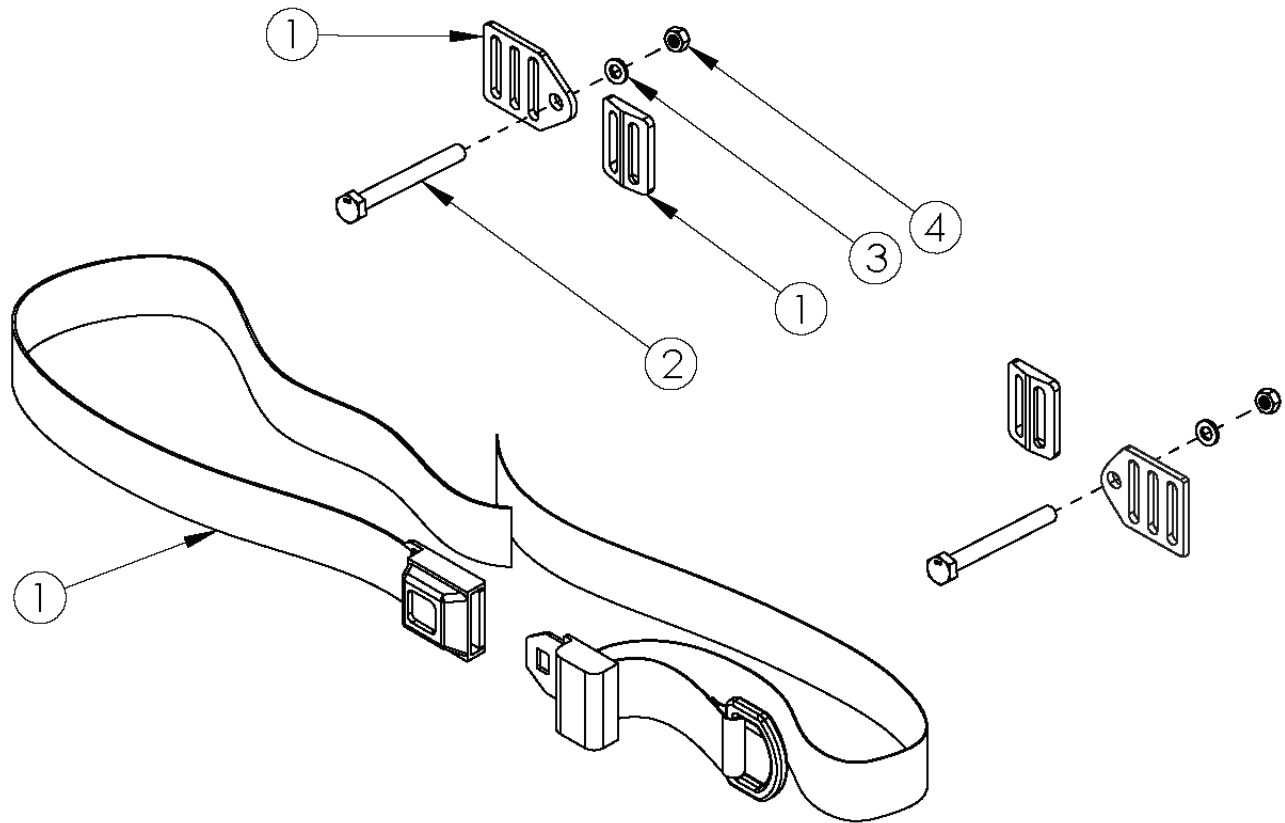

Clik Pelvic Positioning Belts - 1" Auto Buckle and Hardware

| Item Number | Part Number | Description | Quantity |
|-------------|-------------|--|----------|
| 1, 2, 3, 4 | 111384 | Belt Pelvic Positioning 1" Auto Buckle 51", Clik/Ethos | 1 |
| 1 | 100614 | Belt Pelvic Positioning 1" Auto Buckle 51" | 1 |
| 2 | 100670 | M6 x 45 BTN SHCS BLK ZC | 2 |
| 3 | 100746 | M6 Flat Washer Blk Zn | 2 |
| 4 | 100658 | M6 Nylock Nut Blk Zn | 2 |