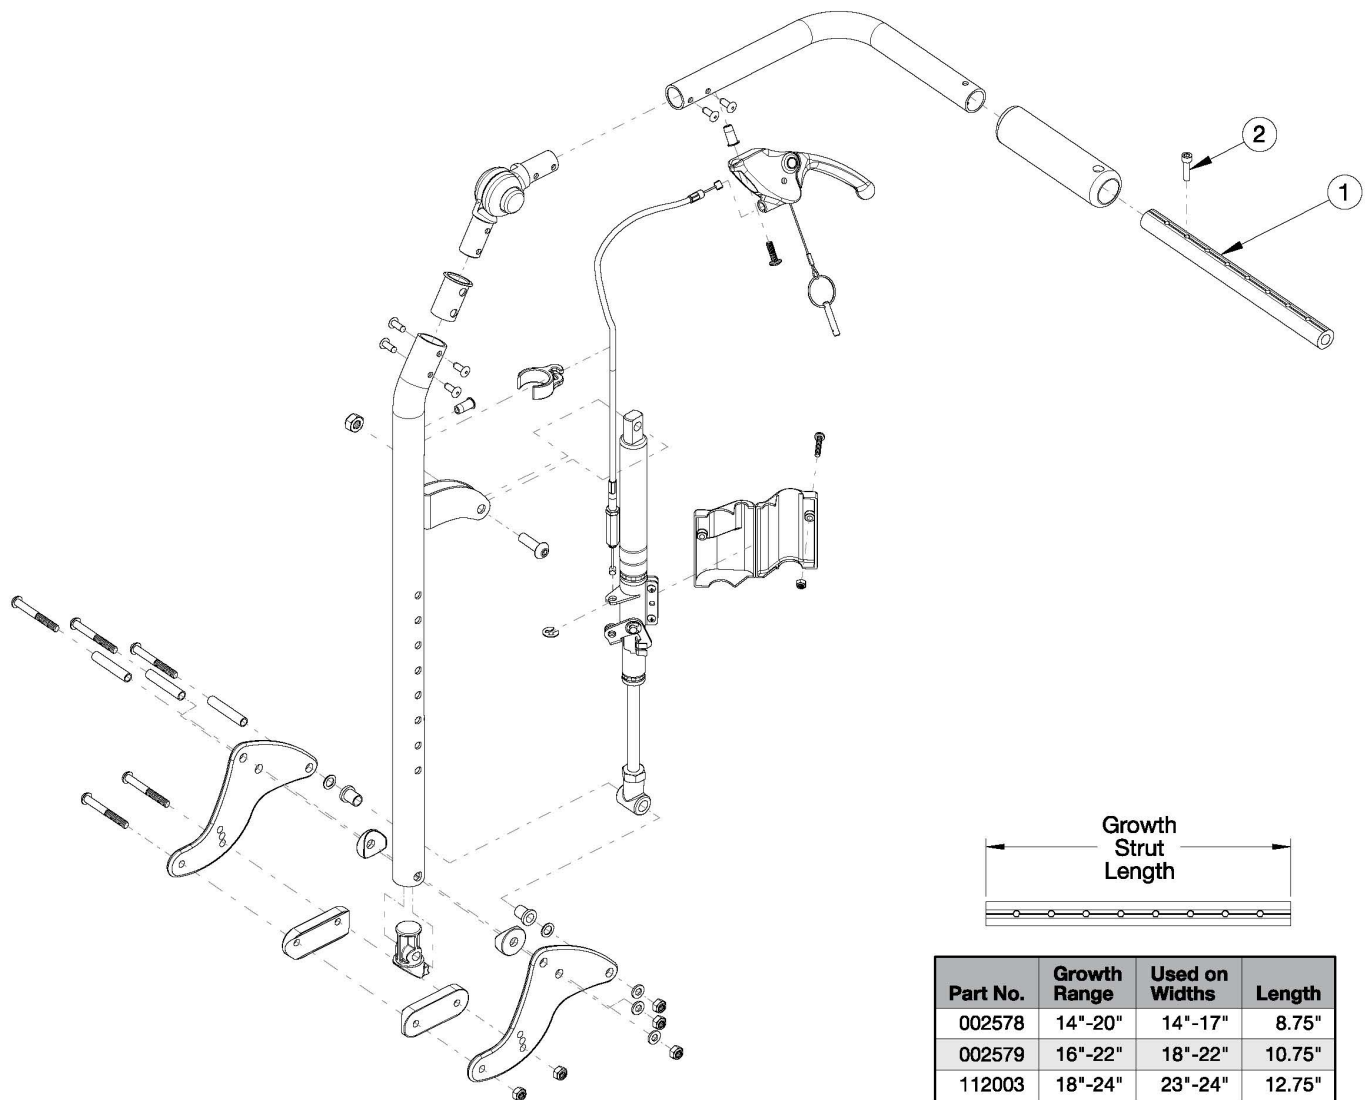

CR45 Reclining Backrest - Growth

Part No.	Growth Range	Used on Widths	Length
002578	14"-20"	14"-17"	8.75"
002579	16"-22"	18"-22"	10.75"
112003	18"-24"	23"-24"	12.75"

Has your width changed? If yes, verify the current growth strut will work or select appropriately below. If chair was invoiced prior to 12/18/23, an upper back tube assembly is required. If chair was invoiced after to 12/18/23, upper back tube assembly parts can now be purchased individually

Item Number	Part Number	Description	Quantity
1a	002578	Growth Strut, Stroller, Short <i>Used on chairs 14"-17" wide</i>	1
1b	002579	Growth Strut, Stroller, Long <i>Used on chairs 18"-22" wide</i>	1
2	101843	M5 x 20 SHCS Blk Zn	1