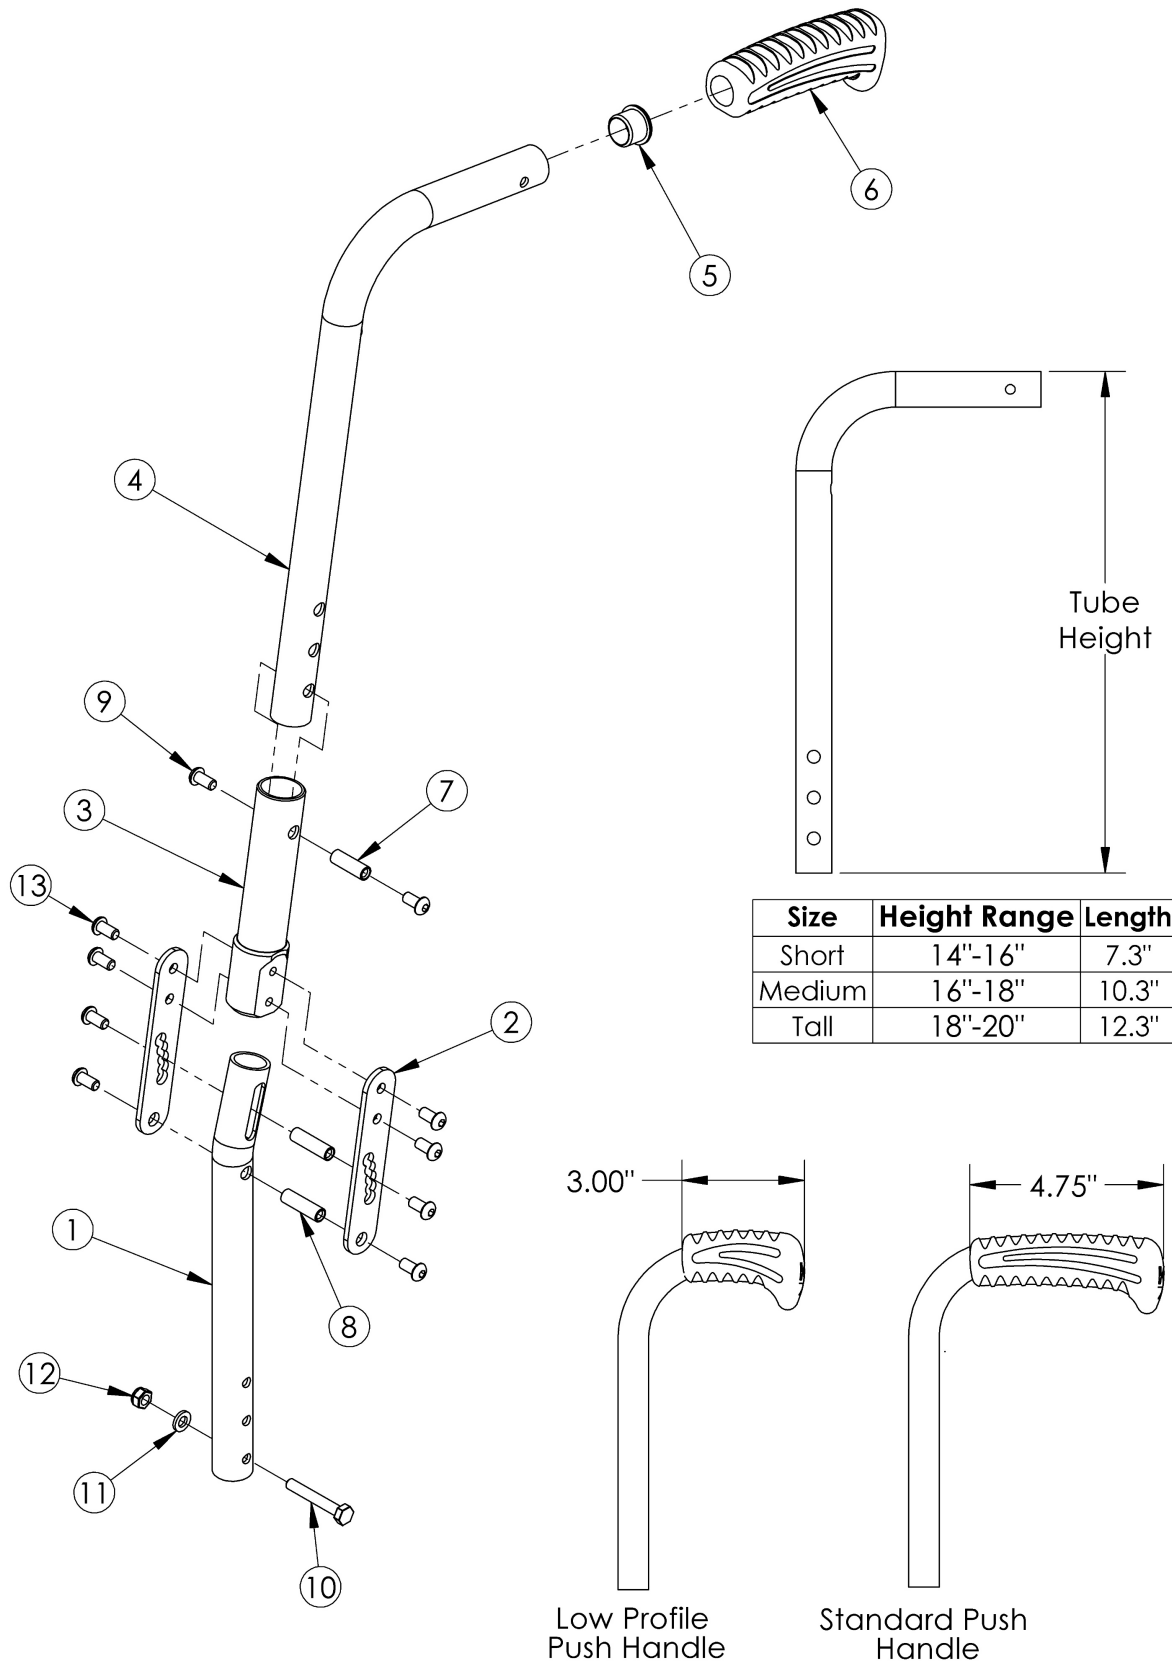

Catalyst Angle Adjustable Backrest