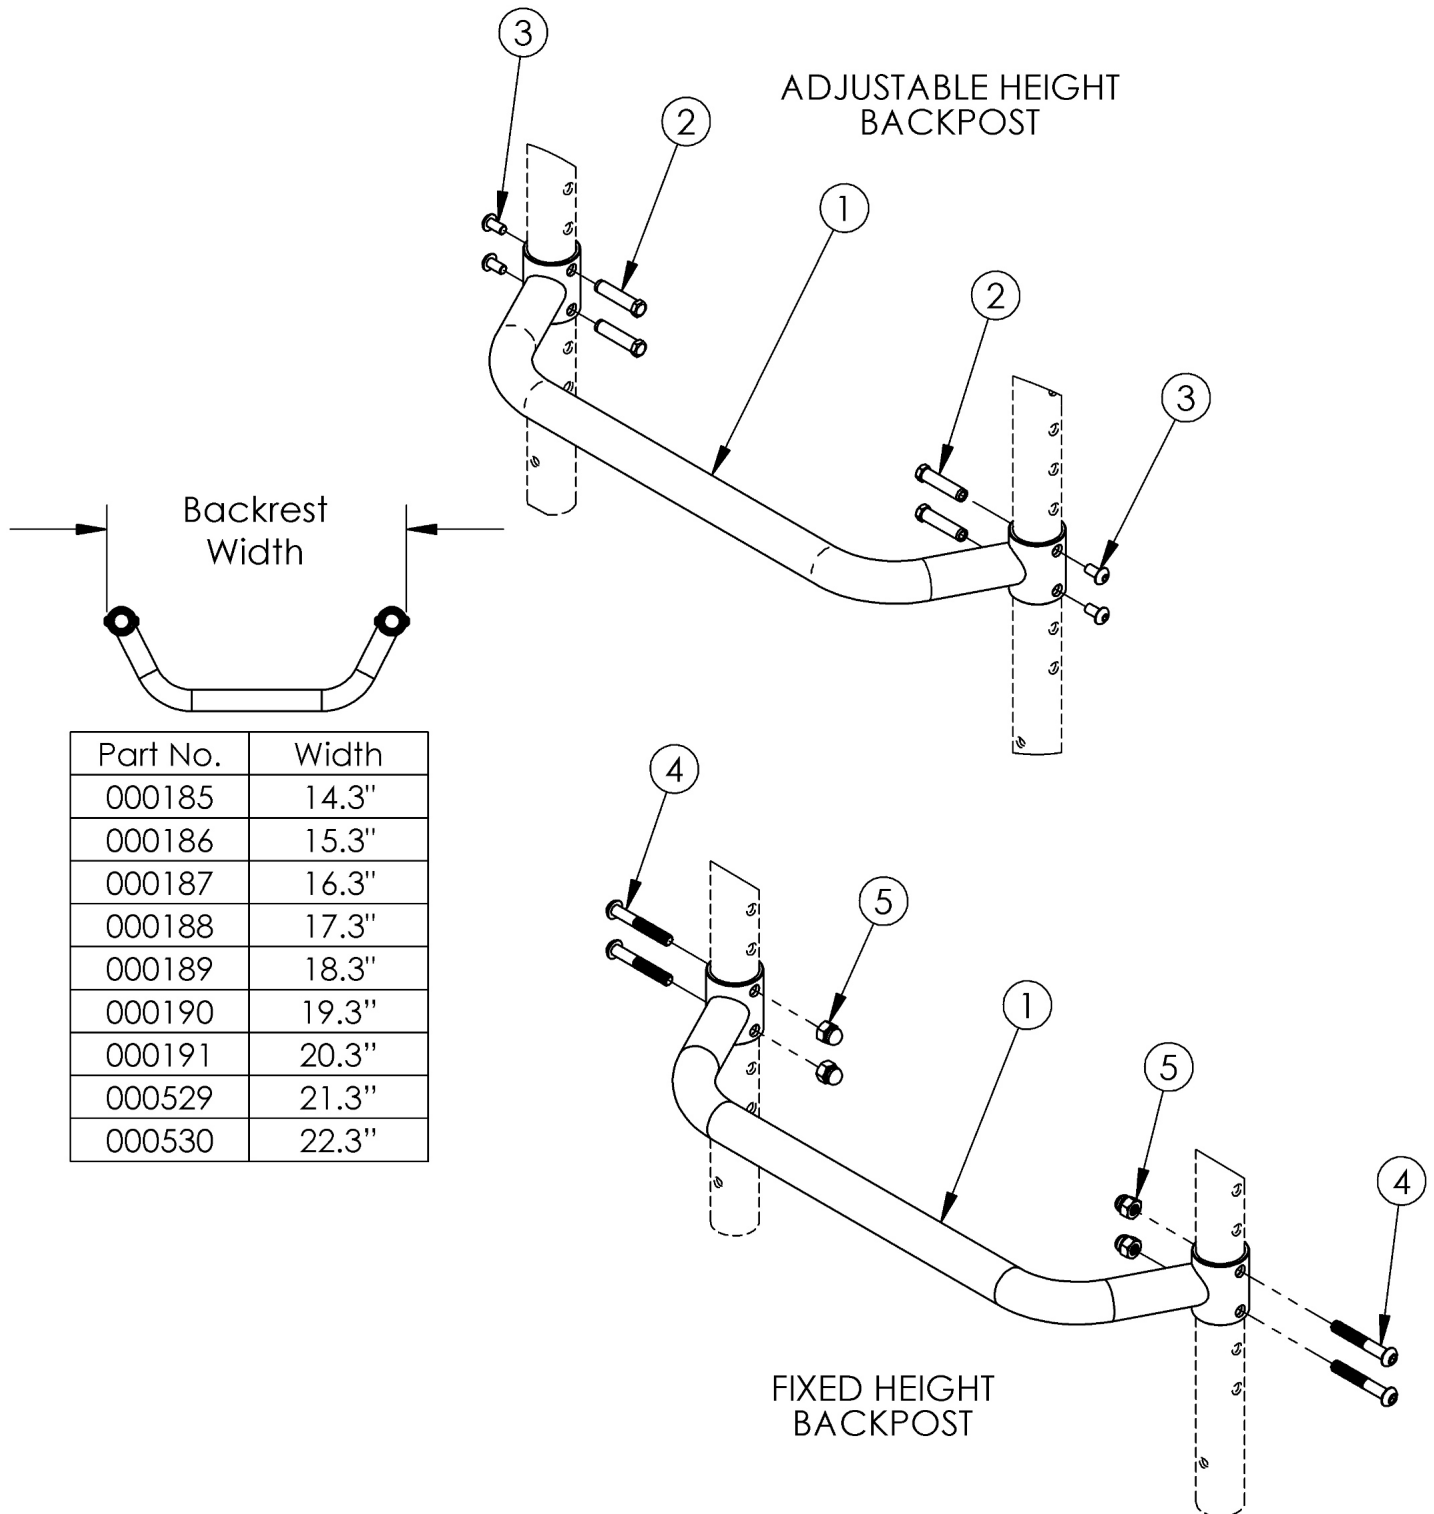

# CR45 Adjustable Height Rigidizer Bar Growth

*Has your width changed? If yes, please select accordingly.*

Item Number	Part Number	Description	Quantity
1a	000185	Adjustable Height Rigidizer Bar 14" Wide	1
1b	000186	Adjustable Height Rigidizer Bar 15" Wide	1
1c	000187	Adjustable Height Rigidizer Bar 16" Wide	1
1d	000188	Adjustable Height Rigidizer Bar 17" Wide	1
1e	000189	Adjustable Height Rigidizer Bar 18" Wide	1
1f	000190	Adjustable Height Rigidizer Bar 19" Wide	1
1g	000191	Adjustable Height Rigidizer Bar 20" Wide	1
1h	000529	Adjustable Height Rigidizer Bar 21"	1
1i	000530	Adjustable Height Rigidizer Bar 22"	1
2	000987	Threaded Fastener	4
3	100669	M5 x 10 BTN SHCS BLKZC w/Patch	4
4	100797	M6 x 40 BHCS BLK ZC	4
5	100558	M6 Nyl Ins Domed Cap L/N Zc	4