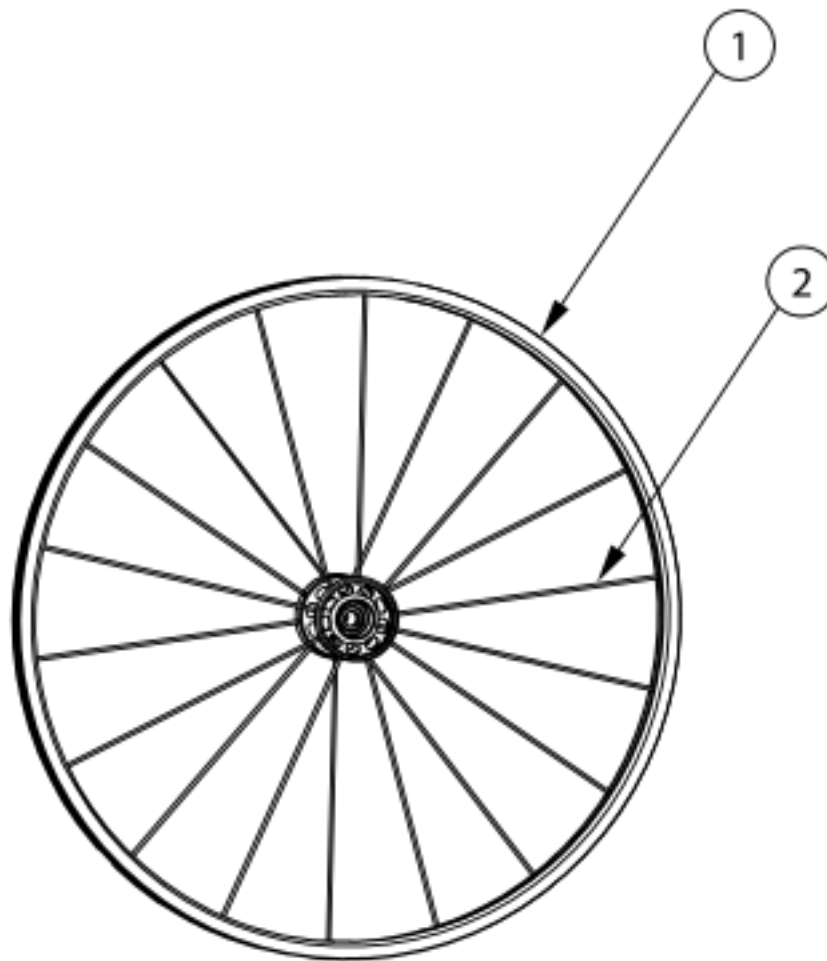

Catalyst 5 Wheels - MAXX Performance Spoke

If changing wheel size and anti-tips are present, new anti-tips may be required. If changing wheel style, new axles and handrims may be needed. Please note tab mounted handrims must be installed prior to the tire being installed. If Drum Brake is present, see MAXX Spoke for Drum Brake page.

Item Number	Part Number	Description	Quantity
1a	108244	Wheel 20" MAXX Performance Spoke, Black Hub/Rim/Spokes	1
1b	105135	Wheel 22" MAXX Performance Spoke, Black Hub/Rim/Spokes	1
1c	105136	Wheel 24" MAXX Performance Spoke, Black Hub/Rim/Spokes	1
1d	107436	Wheel 25" MAXX Performance Spoke, Black Hub/Rim/Spokes	1
1e	107437	Wheel 26" MAXX Performance Spoke, Black Hub/Rim/Spokes	1
2a	109274	Replacement Spoke MAXX Performance Spoke 20"	1

Item Number	Part Number	Description	Quantity
2b	107407	Replacement Spoke MAXX Performance Spoke 22"	1
2c	107408	Replacement Spoke MAXX Performance Spoke 24"	1
2d	107409	Replacement Spoke MAXX Performance Spoke 25"	1
2e	107410	Replacement Spoke MAXX Performance Spoke 26"	1