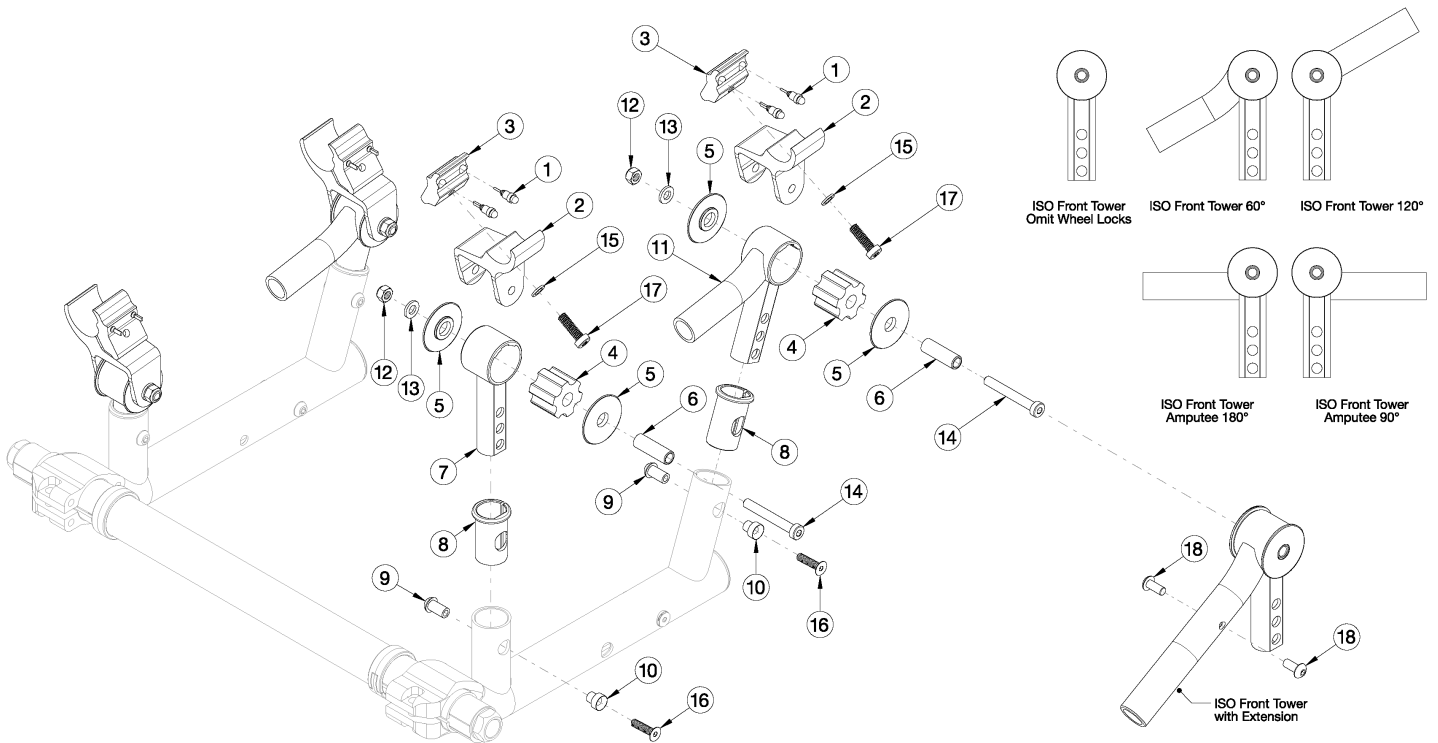

ISO Towers

ISO Towers are modified per order and must be ordered through Customer Service. Serial number required upon order. <p>Customer Service reference DCN0511

Item Number	Part Number	Description	Quantity	Retail
1-3, 15, 17	108077	Rear ISO Clamp Assembly with Hardware Kit	1	\$28.69
2, 3, 15, 17	108078	Front ISO Clamp Assembly with Hardware Kit	1	\$23.59
1, 3	108076	ISO Clamp Inside with Button	2	\$13.79
2	003850	ISO Clamp Outside	4	\$12.84
3	003851	ISO Clamp Inside	4	\$11.24
4a	003859	Polymer Bushing 50 Durometer (Red)	4	\$5.66
4b	003860	Polymer Bushing 60 Durometer (Blue)	4	\$5.66
4c	004544	Polymer Bushing 70 Durometer (Black)	4	\$5.66
4d	004545	Polymer Bushing 80 Durometer (Green)	4	\$5.66
5	003861	Iso Strut Washer	8	\$5.01
6	003863	ISO Barrel	4	\$7.56
7	108183	Rear ISO Tower	2	\$18.36