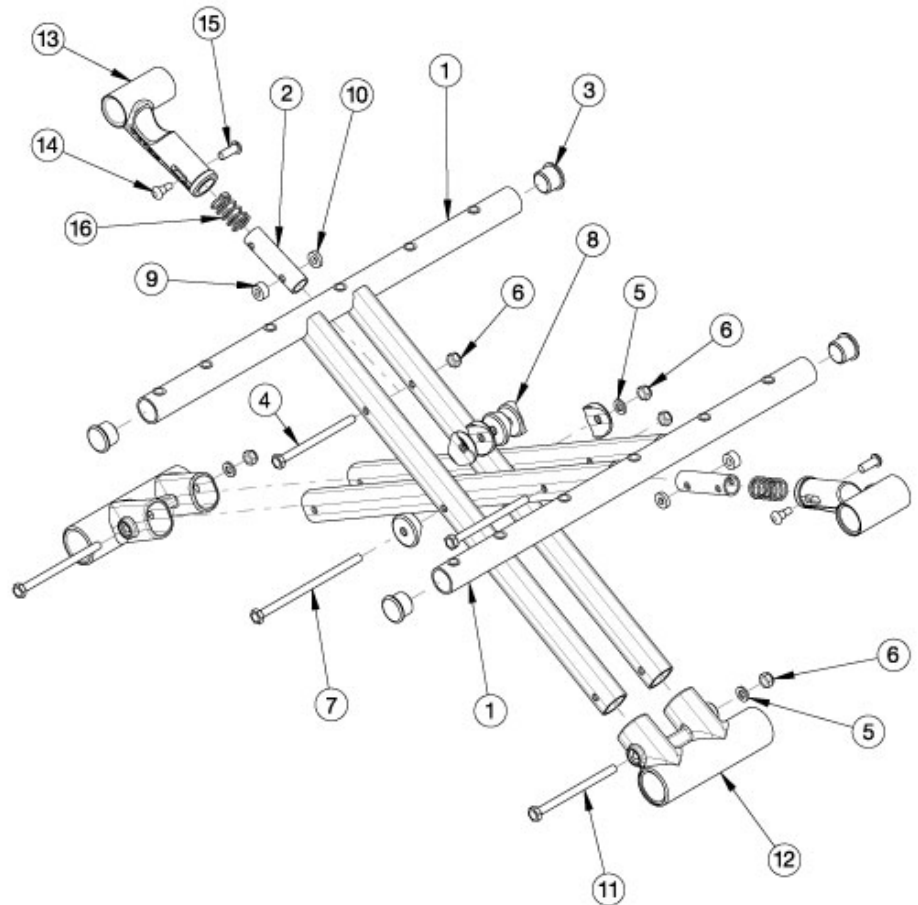

Catalyst Aluminum Cross Braces

Cross Brace Overall Width	
Seat Width	Cross Brace Measurement
14"-16"	Approx. 1" less than seat width
17"	Approx. 1.25" less than seat width
18"-21"	Approx. 1.5" less than seat width
22"	Approx. 1.75" less than seat width

Cross Brace Overall Depth	
Seat Depth	Cross Brace Measurement
14"-20"	Approx. 0.375" less than seat depth

Pictured oval-style cross braces effective 4/13/16 on 21" and 22" wide chairs starting with serial numbers C4017705, C4HD002593, C5030818, C5HD002749, C5TH003679, and CVX0091137.

<p>

Pictured oval-style cross braces effective 6/15/16 on 14" - 20" wide chairs starting with serial numbers C4018744, C4HD002701, C5032544, C5HD002834, and CVX0091137.

<p>

When changing from round-style to oval-style cross braces, lower frame pivots and cross brace hardware are required.

<p>

If converting from seating system cross braces to standard cross braces, new front and rear frames, seat hooks, and lifting strap is required.

Item Number	Part Number	Description	Quantity	Retail
2a, 13a, 14-16	500024	Upper Pivot Assembly 14" Width <i>Measures Approximately 4.5"</i>	2	\$47.01
2b, 13b, 14-16	500025	Upper Pivot Assembly 15" Width <i>Measures Approximately 5"</i>	2	\$47.01
2c, 13b, 14-16	500026	Upper Pivot Assembly 16" Width <i>Measures Approximately 5.5"</i>	2	\$47.01