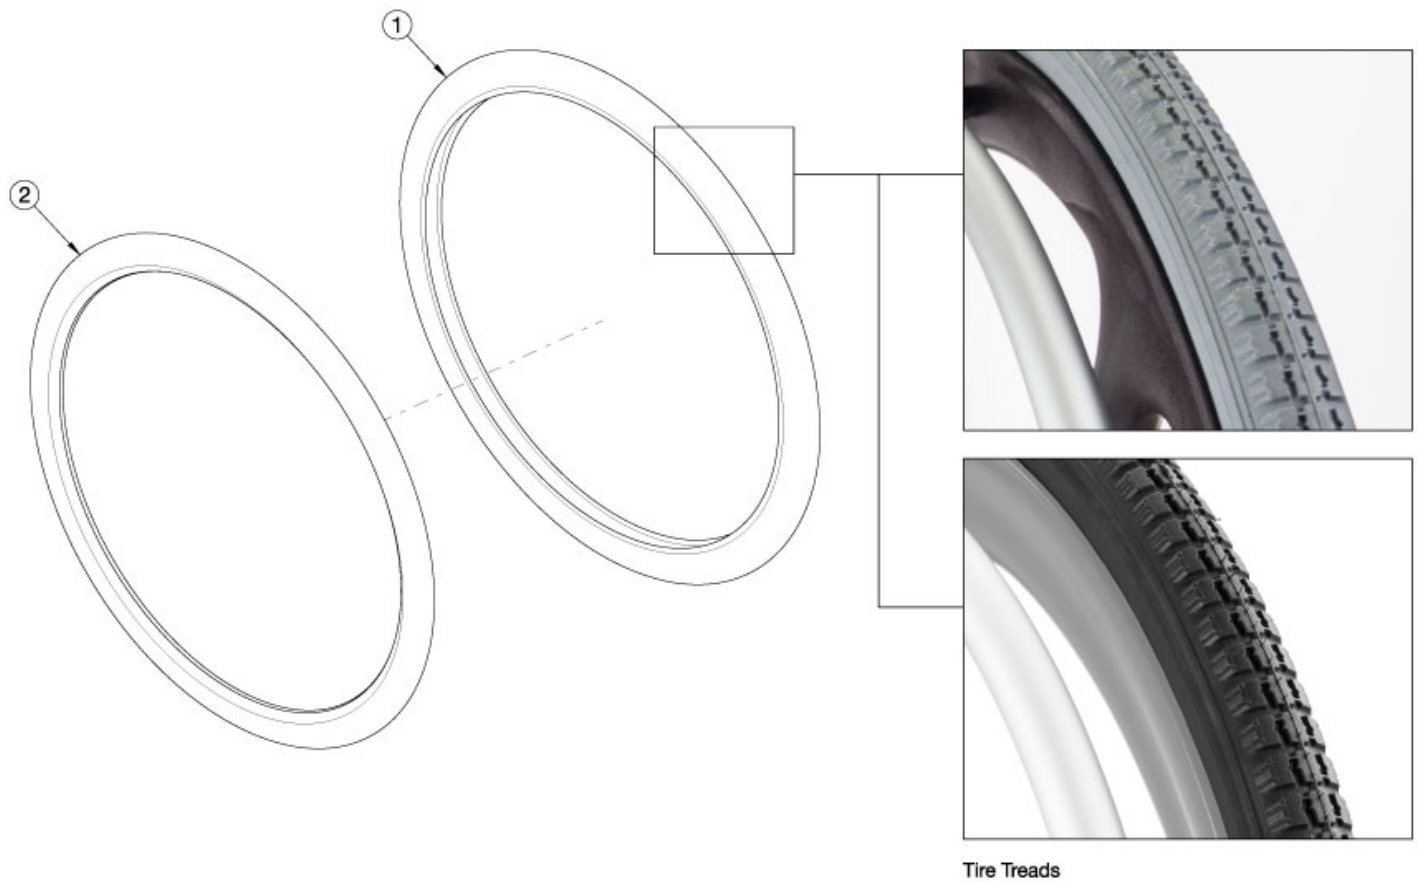

## Rogue2 Tires - Pneumatic with Airless Insert

Please note tab mounted handrims must be installed prior to the tire being installed. If a 24" Pneumatic with Airless Insert tire is needed, please see the full wheel / tire/ handrim assembly selections.

Item Number	Part Number	Description	Quantity
1a, 2a	118155	Tire 20" x 1 3/8" Pneumatic (Black) and Airless Insert Kit	1
1b, 2b	118209	Tire 22" x 1 3/8" Pneumatic (Black) and Airless Insert Kit	1
1d, 2d	120637	Tire 26" x 1 3/8" Pneumatic (Black) and Airless Insert Kit	1
1a	100911	Tire 20" x 1 3/8" Pneumatic, Gray	1
1a	116843	Tire 20" x 1 3/8" Pneumatic, Black	1
1b	100634	Tire 22" x 1 3/8" Pneumatic, Gray	1
1b	116735	Tire 22" x 1 3/8" Pneumatic, Black	1
1d	116844	Tire 26" x 1 3/8" Pneumatic, Black	1
2a	100913	Airless Insert 20"	1