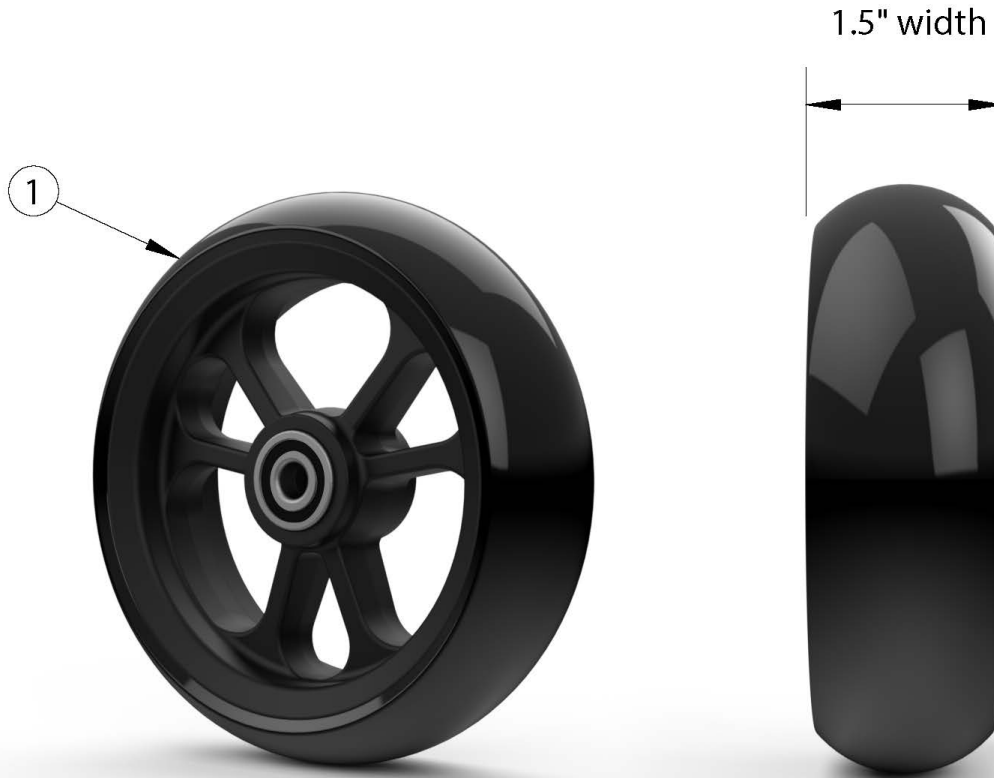

Spark Casters - 1.5" Soft Roll (Poly)

If changing size of casters, new forks may be needed.

Item Number	Part Number	Description	Quantity
1a	111842	Caster 4 x 1.5" Soft Roll	1
1b	111843	Caster 5 x 1.5" Soft Roll	1
1c	111844	Caster 6 x 1.5" Soft Roll	1