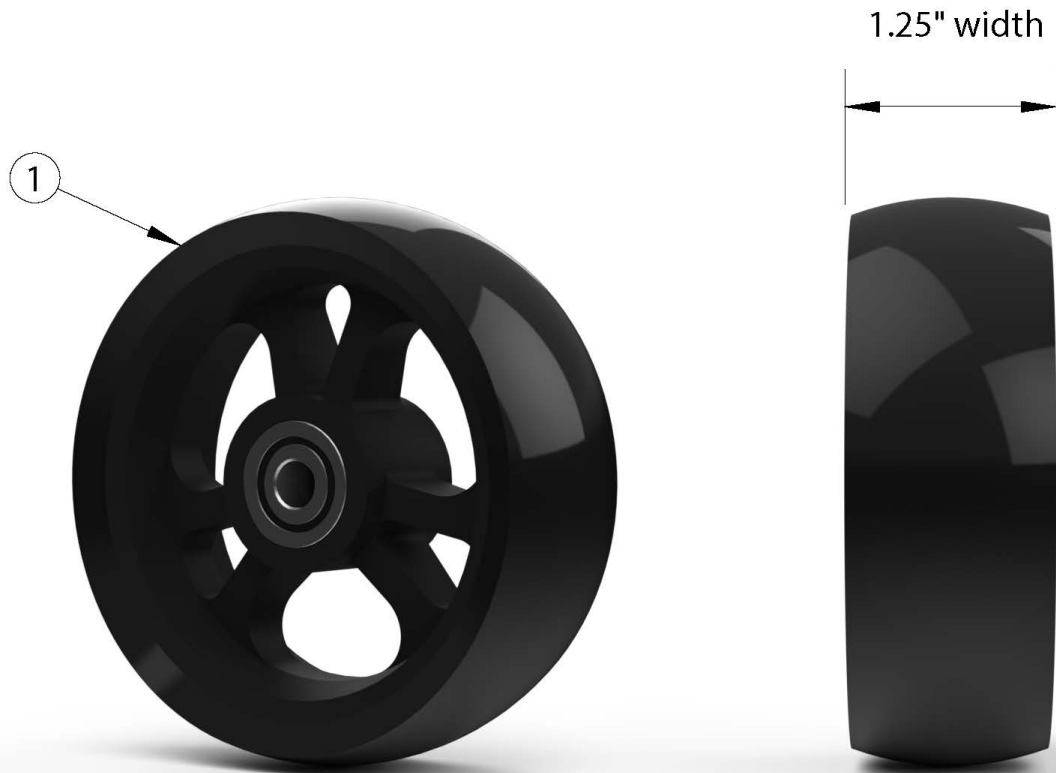

Ethos Casters - 1" Poly

Item Number	Part Number	Description	Quantity	Retail
1a	100809	Caster 4 x 1" Poly (1.25") <i>Replaced part number 100517</i>	1	\$58.83
1b	100807	Caster 5 x 1" Poly (1.25") <i>Replaced part number 100518</i>	1	\$58.83
1c	100786	Caster 6 x 1" Poly (1.25") <i>Replaced part number 100521</i>	1	\$58.83