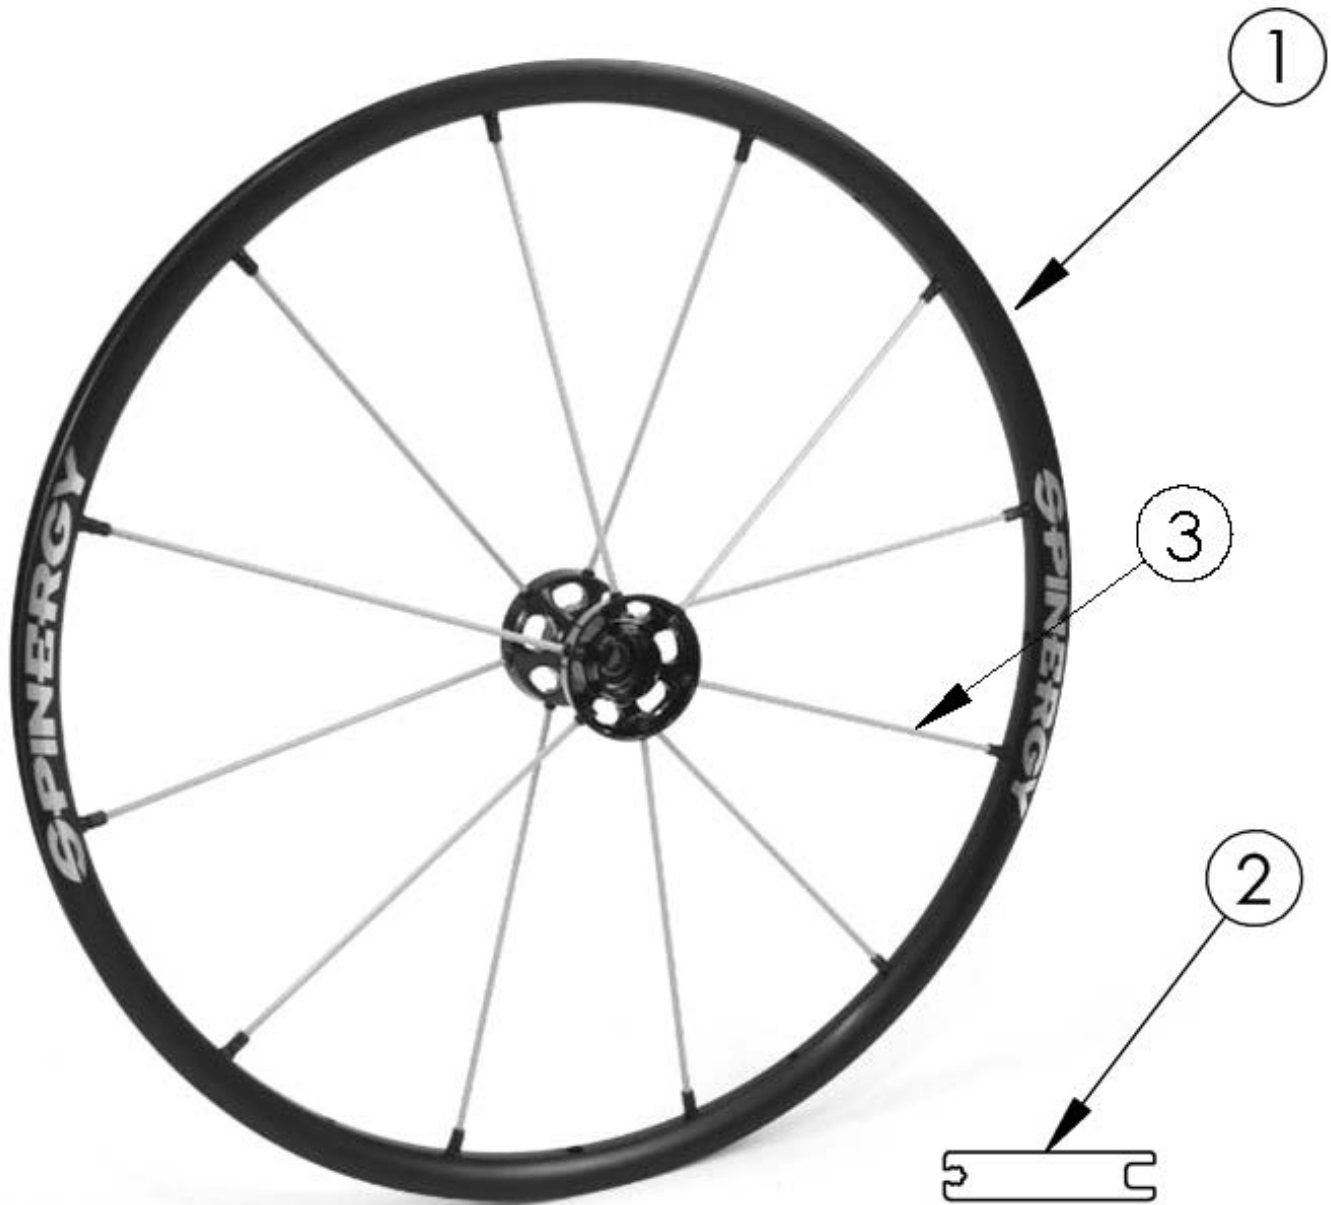

Catalyst 5 Wheels - SpinerGY LX

Recommended to order the SpinerGY LX Replacement Spoke Tool Kit (110119) when replacing spokes. Replacement SpinerGY Spokes and SpinerGY Wheels with Flex Rims will have an extended lead time. If changing wheel size and anti-tips are present, new anti-tips may be required. If changing wheel size or style, new axles may be needed.

Item Number	Part Number	Description	Quantity
1a	100886	22" x 1/2" SpinerGY LX Black Spoke	1
1b	100939	22" x 1/2" SpinerGY LX Red Spoke	1
1c	100940	22" x 1/2" SpinerGY LX White Spoke	1