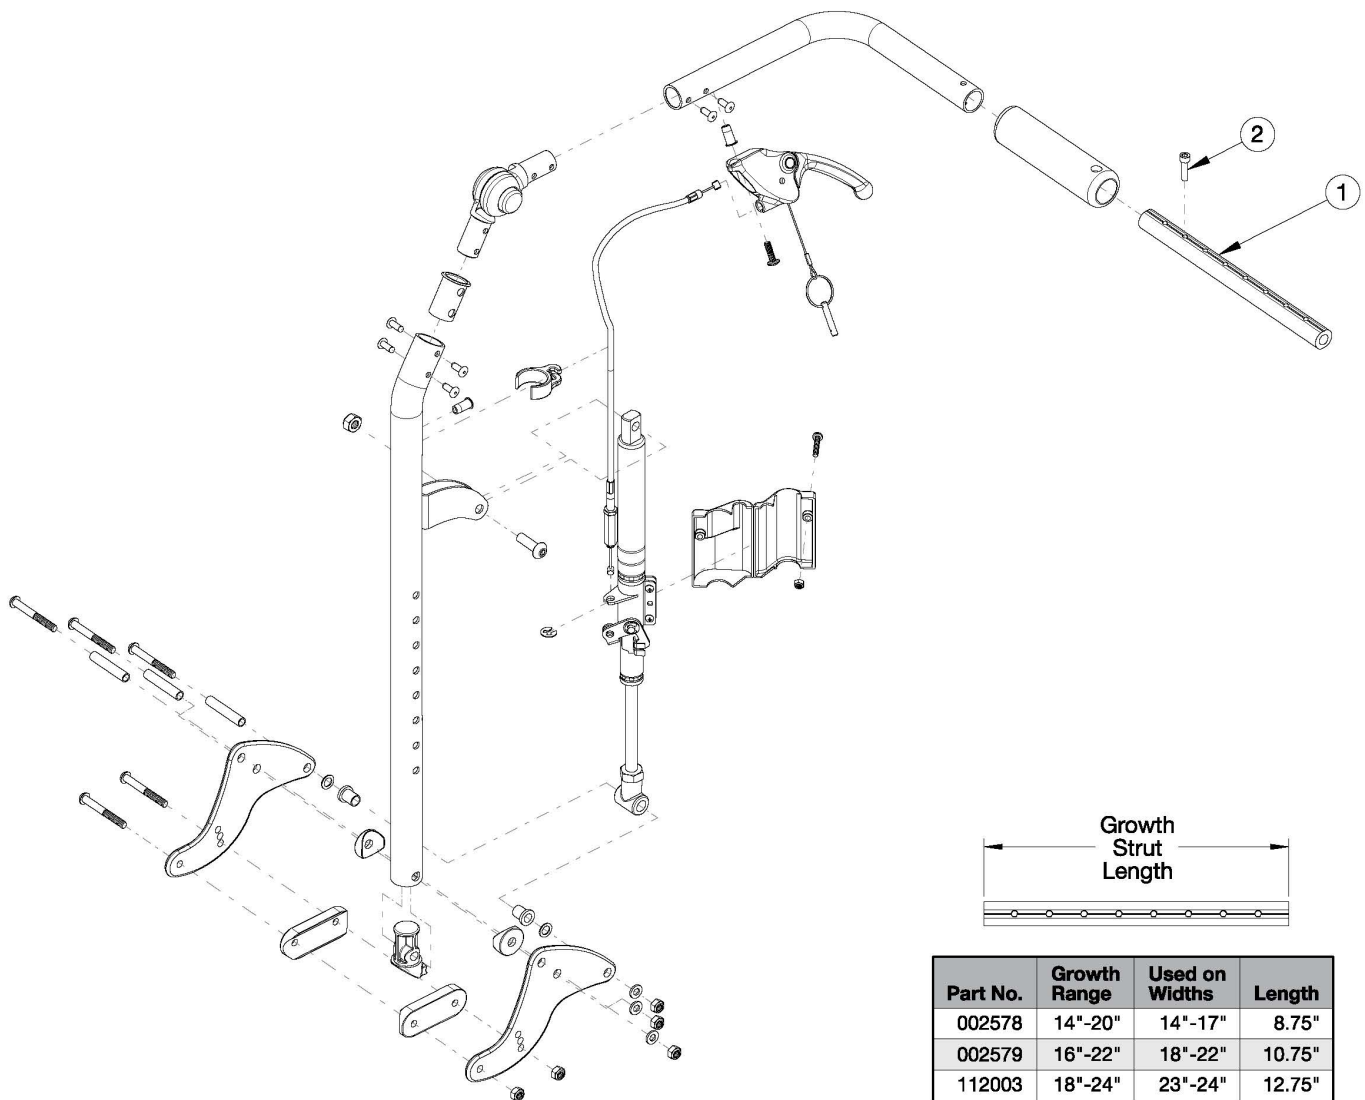

Focus CR Reclining Backrest - Growth

Has your width changed? If yes, verify the current growth strut will work or select appropriately below. If chair was invoiced prior to 12/18/23, an upper back tube assembly is required. If chair was invoiced after to 12/18/23, upper back tube assembly parts can now be purchased individually

Item Number	Part Number	Description	Quantity
1a	002578	Growth Strut, Stroller, Short <i>Used on chairs 14"-17" wide</i>	1
1b	002579	Growth Strut, Stroller, Long <i>Used on chairs 18"-22" wide</i>	1
1c	112003	Growth Strut, Stroller, Extra Long <i>Used on chairs 23"-24" wide</i>	1

Item Number	Part Number	Description	Quantity
2	101843	M5 x 20 SHCS Blk Zn	1