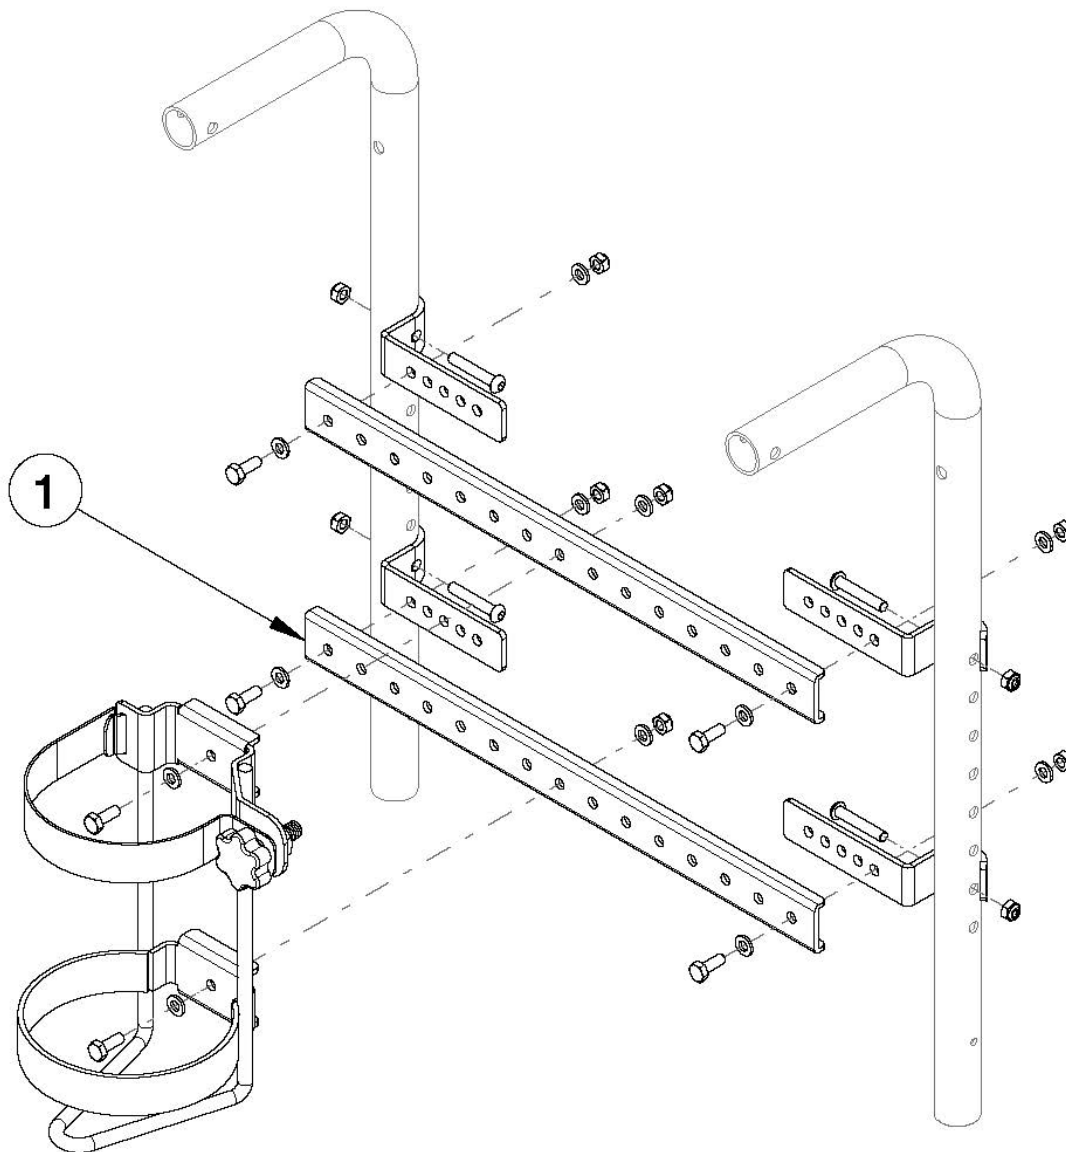

# Focus CR O2 Holder - Growth

*Has your width changed? If yes, please select accordingly.*

Item Number	Part Number	Description	Quantity	Retail
1a	001385	Strut, Channel, 14-16 Width, Tilt	2	\$21.87
1b	001386	Strut, Channel, 16-18 Width, Tilt	2	\$21.87
1c	001387	Strut, Channel, 18-20 Width, Tilt	2	\$22.97
1d	001388	Strut, Channel, 20-24 Width, Tilt	2	\$27.34