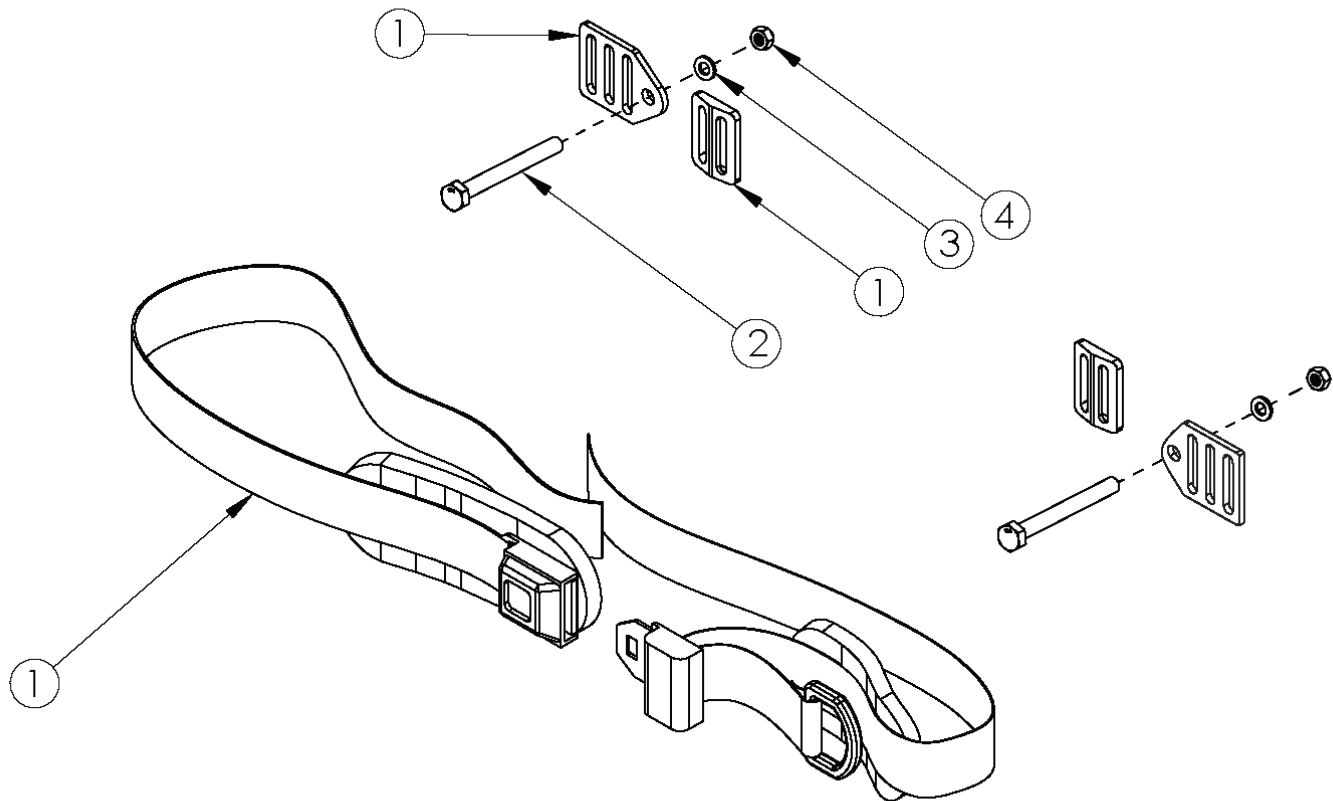

Rogue Pelvic Positioning Belts - 1.5" Padded Auto Buckle and Hardware

Item Number	Part Number	Description	Quantity
1, 2, 3, 4	111398	Belt Pelvic Positioning 1.5" Auto Buckle Padded 56", RG ALX/Rogue/LW XP	1
1	100958	Belt Pelvic Positioning 1.5" Auto Buckle Padded 56"	1
2	101781	M6 x 50mm Partial Thread BHCS Blk ZC	2
3	100746	M6 Flat Washer Blk Zn	2
4	100658	M6 Nylock Nut Blk Zn	2