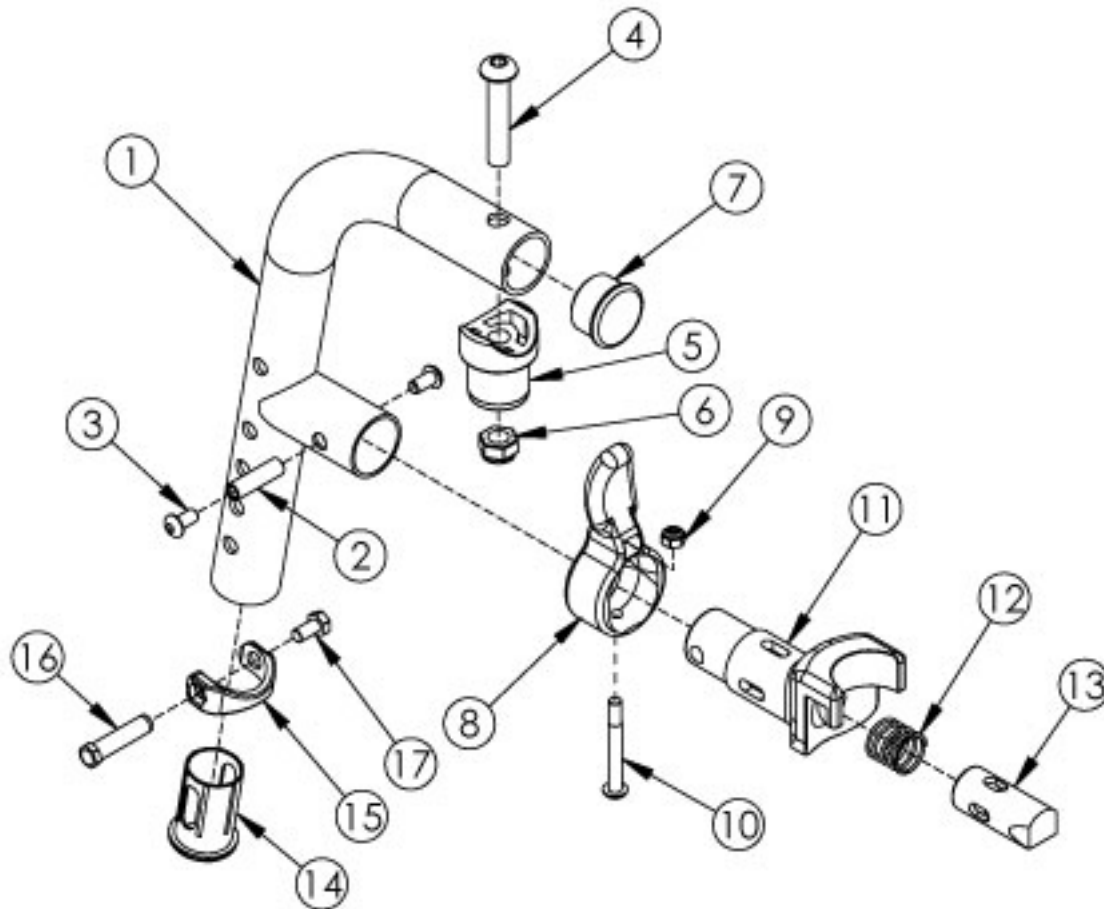

# Liberty 80 Degree Extension Mount Hanger

Please Note: If chair was built with hangers omitted, then latch blocks need to be ordered with hangers. Please reference the "Seat Frame" parts manual page.

Item Number	Part Number	Description	Quantity
1, 7, 14	___338	Hanger Tube Assm 80 Extension Mount ___	1
1-17	504637___	Hanger Assm 80 Extension Mount 4-Way - In-Line	1
1-17	504659___	Hanger Assm 80 Extension Mount 4-Way - Out Left	1
1-17	504660___	Hanger Assm 80 Extension Mount 4-Way - Out Right	1
8-13	003225	Assembled 4-Way In Line Hanger Release	1
8-13	003225INST	Assembled 4-Way In Line Hanger Release with Instruction	1
8-13	003643	Assembled 4-Way Out Hanger Release, Left	1
8-13	003643INST	Assembled 4-Way Out Hanger Release, Left with Instruction	1
8-13	003642	Assembled 4-Way Out Hanger Release, Right	1

Item Number	Part Number	Description	Quantity
8-13	003642INST	Assembled 4-Way Out Hanger Release, Right with Instruction	1
2	000073	M5 x 24 Threaded Barrel	1
3	100669	M5 x 10 BTN SHCS BLKZC w/Patch	2
4	100673	M8 x 45 BTN SHCS BLKZC	1
5	000032	Footrest Hanger Pivot Saddle	1
6	100659	M8 Nylock Nut Blk Zn	1
7	100804	Tube End Plug 1"	1
8	003228	Hanger Latch, 4-Way, Lever	1
8	003228INST	Hanger Latch, 4-Way, Lever with Instruction	1
9	100657	M5 Nylock Nut Blk Zn	1
10	001374	M5 x 40 BHCS P/THD BLKZC	1
11	003226	Hanger Latch Bracket	1
11	003226INST	Hanger Latch Bracket with 4-way Release Instruction	1
12	000119	Hanger Spring	1
13	003227	Hanger Latch Pin	1
13	003227INST	Hanger Latch Pin with 4-Way Release Instruction	1
14	000034	Sleeve 3/4" x 1 1/2"	1
15	000988	Fastener Retainer	1
16	000987	Threaded Fastener	1
17	200427	M5 x 10 CLS8.8 HHCS ZC w/Patch DIN933	1