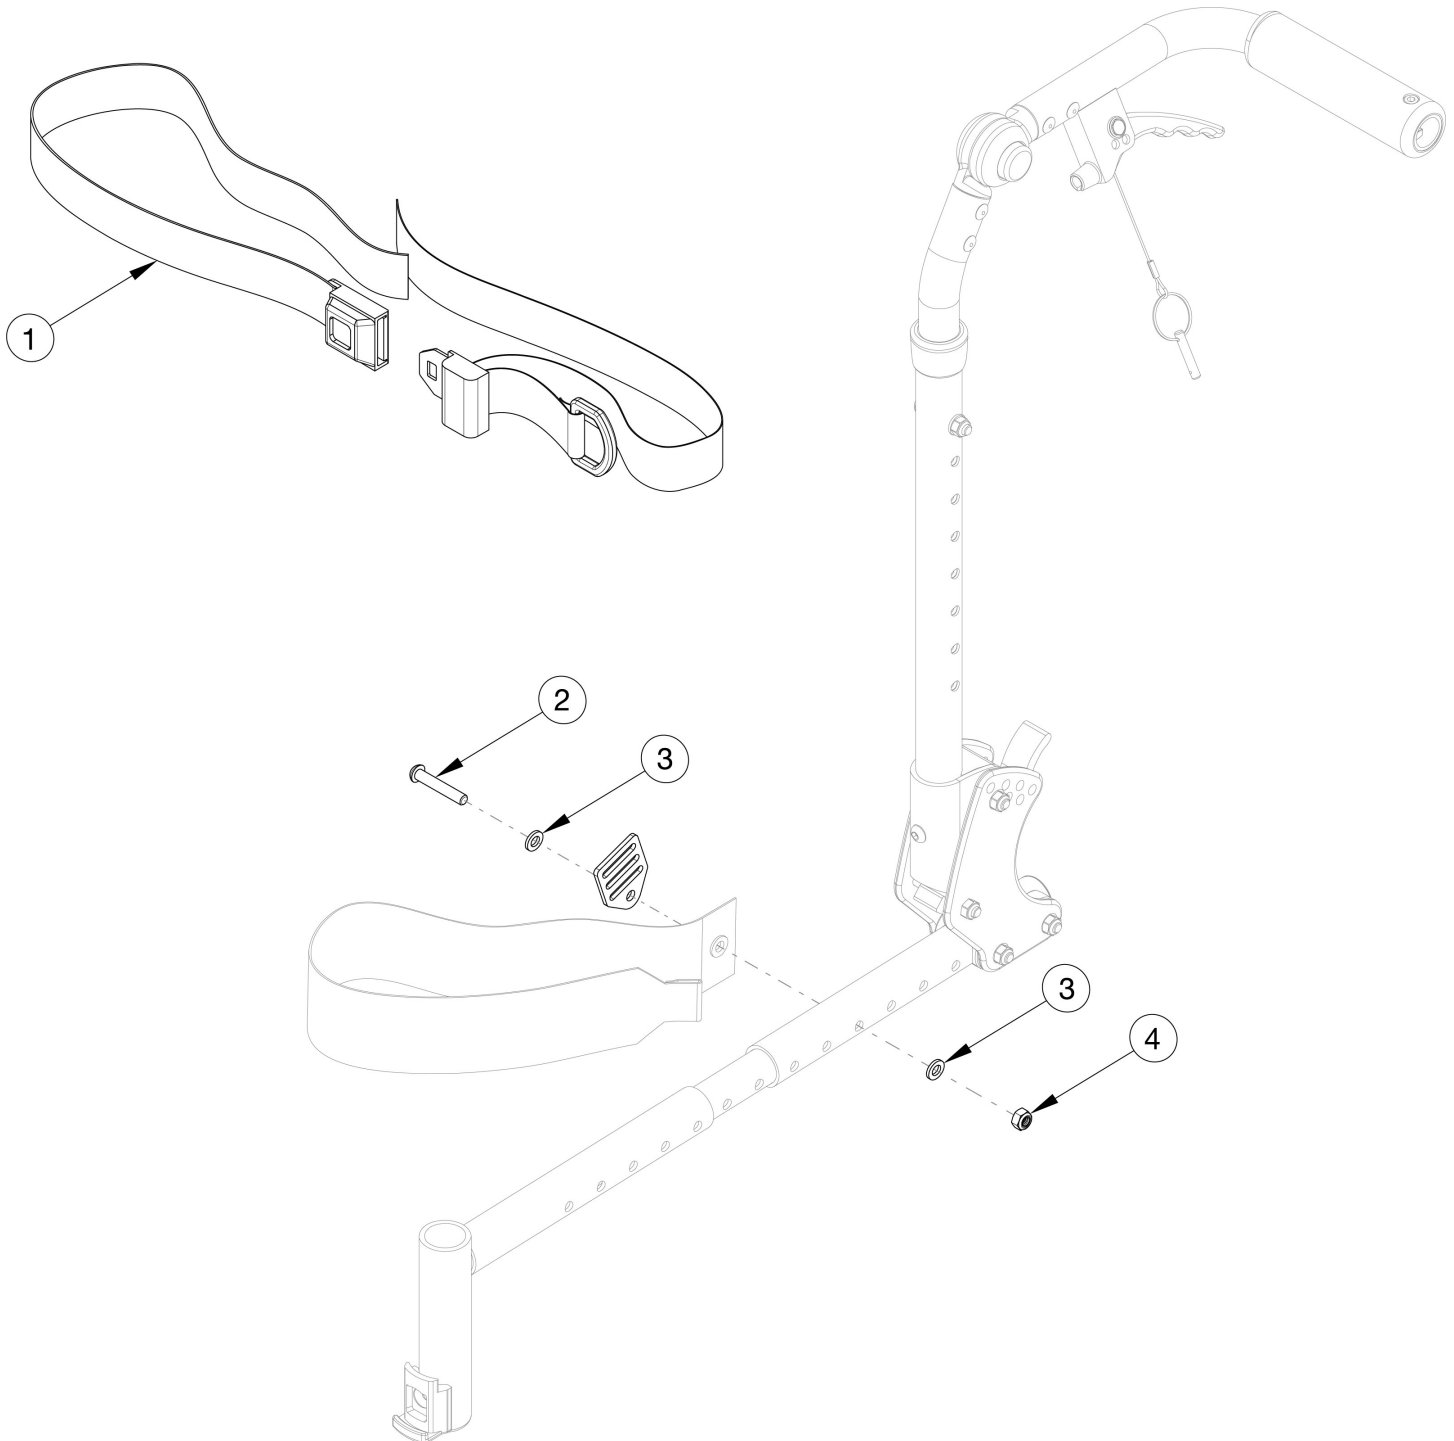

# Flip Pelvic Positioning Belts - 1.5" Auto Buckle and Hardware

Item Number	Part Number	Description	Quantity
1 - 4	100595	Belt Pelvic Positioning 1.5" Auto Buckle 56"	1
2 - 4	102919	Seat Belt Mounting Hardware Flip / Liberty / Arc (PAIR)	1